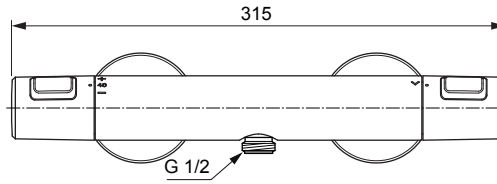

Produced from: Dez. 2019

Shower Thermostat  
chrome **A7202AA**

Pos.	Description	Part-Number	Qty.	Pos.	Description	Part-Number	Qty.
1	Handle cpl.	<b>A 861 370 AA</b>	1 Set				
2	Thermostatic Cartridge cpl.	<b>A 861 371 NU</b>	1 pcs				
3	Stopring	<b>A 861 373 NU</b>	1 pcs				
4	Cartridge G1/2 180° cpl.	<b>A 861 245 NU*</b>	1 Set				
5	Nipple G1/2 outside cpl.	<b>A 861 374 NU</b>	1 Set				
6	Non-return valve	<b>A 861 372 NU</b>	1 Set				
7	Escutcheon	<b>B 960 242 AA</b>	1 pcs				
8	Shower bracket (connect.)	<b>B 961 042 AA</b>	2 pcs				
9	Warp over shelf	<b>A 7215 AA</b>	1 pcs				

\*Universal set (not all parts needed)