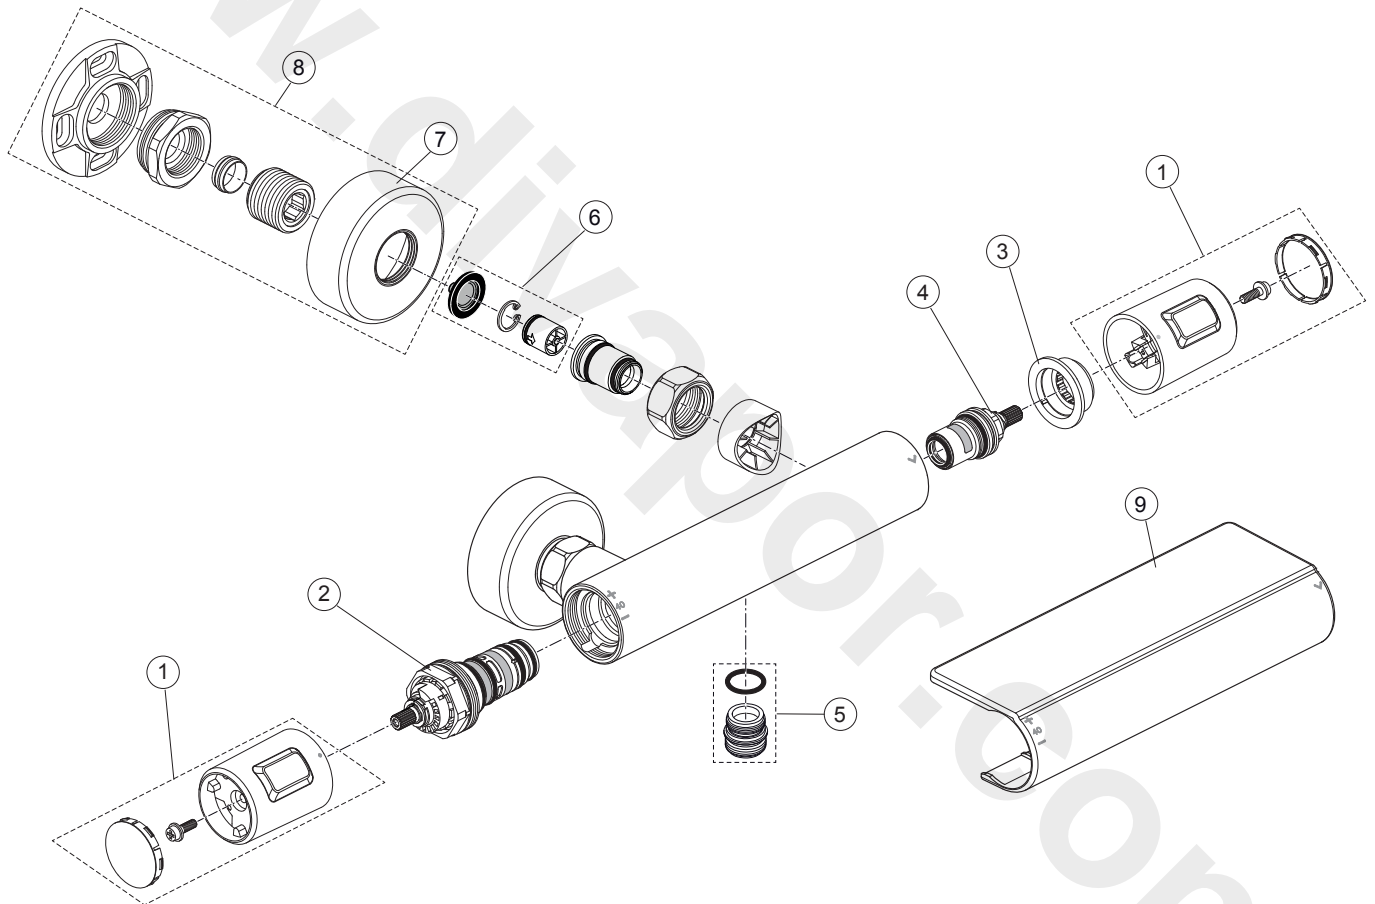

Produced from: Dez. 2019

Shower Thermostat  
chrome **A7202AA**

Pos.	Description	Part-Number	Qty.	Pos.	Description	Part-Number	Qty.
1	Handle cpl.	<b>A 861 370 AA</b>	1 Set				
2	Thermostatic Cartridge cpl.	<b>A 861 371 NU</b>	1 pcs				
3	Stopring	<b>A 861 373 NU</b>	1 pcs				
4	Cartridge G1/2 180° cpl.	<b>A 861 245 NU*</b>	1 Set				
5	Nipple G1/2 outside cpl.	<b>A 861 374 NU</b>	1 Set				
6	Non-return valve	<b>A 861 372 NU</b>	1 Set				
7	Escutcheon	<b>B 960 242 AA</b>	1 pcs				
8	Shower bracket (connect.)	<b>B 961 042 AA</b>	2 pcs				
9	Warp over shelf	<b>A 7215 AA</b>	1 pcs				

\*Universal set (not all parts needed)