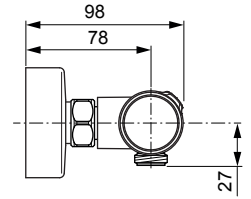

Produced from: Dez. 2019

Shower Thermostat  
chrome **A7202AA**

Pos.	Description	Part-Number	Qty.	Pos.	Description	Part-Number	Qty.
1	Handle cpl.	<b>A 861 370 AA</b>	1 Set				
2	Thermostatic Cartridge cpl.	<b>A 861 371 NU</b>	1 pcs				
3	Stopring	<b>A 861 373 NU</b>	1 pcs				
4	Cartridge G1/2 180° cpl.	<b>A 861 245 NU*</b>	1 Set				
5	Nipple G1/2 outside cpl.	<b>A 861 374 NU</b>	1 Set				
6	Non-return valve	<b>A 861 372 NU</b>	1 Set				
7	Escutcheon	<b>B 960 242 AA</b>	1 pcs				
8	Shower bracket (connect.)	<b>B 961 042 AA</b>	2 pcs				
9	Warp over shelf	<b>A 7215 AA</b>	1 pcs				

\*Universal set (not all parts needed)