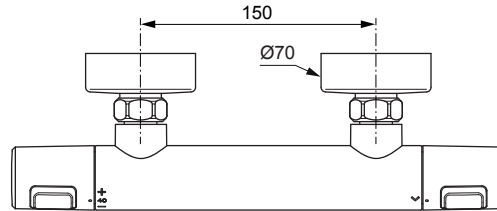

Produced from: Dez. 2019

Shower Thermostat  
chrome **A7202AA**

Pos.	Description	Part-Number	Qty.	Pos.	Description	Part-Number	Qty.
1	Handle cpl.	<b>A 861 370 AA</b>	1 Set				
2	Thermostatic Cartridge cpl.	<b>A 861 371 NU</b>	1 pcs				
3	Stopring	<b>A 861 373 NU</b>	1 pcs				
4	Cartridge G1/2 180° cpl.	<b>A 861 245 NU*</b>	1 Set				
5	Nipple G1/2 outside cpl.	<b>A 861 374 NU</b>	1 Set				
6	Non-return valve	<b>A 861 372 NU</b>	1 Set				
7	Escutcheon	<b>B 960 242 AA</b>	1 pcs				
8	Shower bracket (connect.)	<b>B 961 042 AA</b>	2 pcs				
9	Warp over shelf	<b>A 7215 AA</b>	1 pcs				

\*Universal set (not all parts needed)