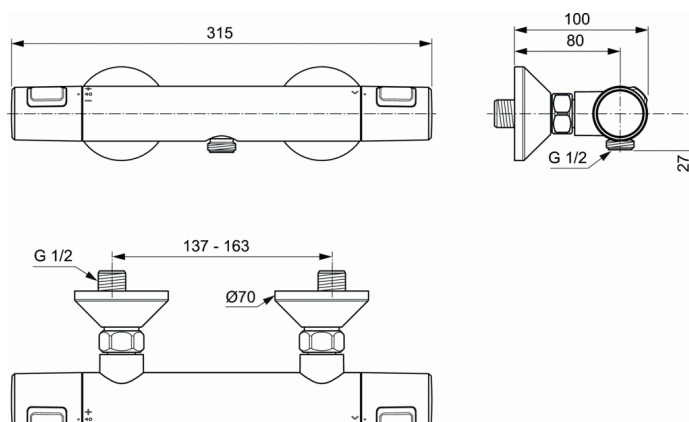

#### Exposed thermostatic shower mixer

Standard S-connectors  
IS Thermostatic cartridge new technology  
Ceramic valve G1/2 180°  
Cool body technology  
Without accessories  
Plastic handles with hot water at 40°C stop button and 50% water volume stop button  
Non return valve  
Comply with EN 1111