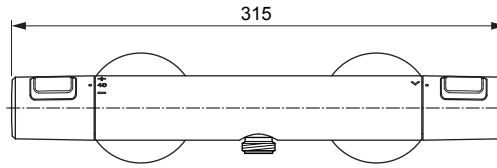

Ceratherm T25 A7201 ..

Ideal Standard

Produced from: Dez. 2019

Shower Thermostat
chrome **A7201AA**

Pos.	Description	Part-Number	Qty.	Pos.	Description	Part-Number	Qty.
1	Handle cpl.	A 861 370 AA	1 Set				
2	Thermostatic Cartridge cpl.	A 861 371 NU	1 pcs				
3	Stopping	A 861 373 NU	1 pcs				
4	Cartridge G1/2 180° cpl.	A 861 245 NU*	1 Set				
5	Nipple G1/2 outside cpl.	A 861 374 NU	1 Set				
6	Non-return valve	A 861 372 NU	1 Set				
7	Escutcheon	A 960 914 AA	1 pcs				
8	Warp over shelf	A 7215 AA	1 pcs				