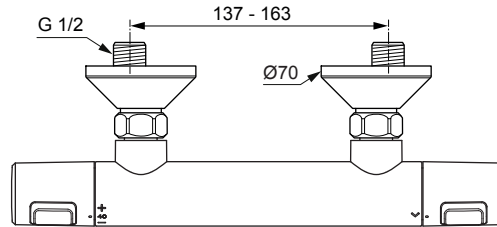

Ceratherm T25 A7201 ..

Ideal Standard

Produced from: Dez. 2019

Shower Thermostat
chrome **A7201AA**

Pos.	Description	Part-Number	Qty.	Pos.	Description	Part-Number	Qty.
1	Handle cpl.	A 861 370 AA	1 Set				
2	Thermostatic Cartridge cpl.	A 861 371 NU	1 pcs				
3	Stopping	A 861 373 NU	1 pcs				
4	Cartridge G1/2 180° cpl.	A 861 245 NU*	1 Set				
5	Nipple G1/2 outside cpl.	A 861 374 NU	1 Set				
6	Non-return valve	A 861 372 NU	1 Set				
7	Escutcheon	A 960 914 AA	1 pcs				
8	Warp over shelf	A 7215 AA	1 pcs				