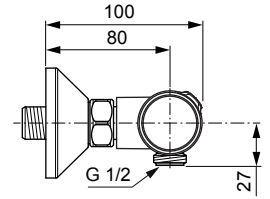

Ceratherm T25 A7201 ..

Ideal Standard

Produced from: Dez. 2019

Shower Thermostat
chrome **A7201AA**

Pos.	Description	Part-Number	Qty.	Pos.	Description	Part-Number	Qty.
1	Handle cpl.	A 861 370 AA	1 Set				
2	Thermostatic Cartridge cpl.	A 861 371 NU	1 pcs				
3	Stopping	A 861 373 NU	1 pcs				
4	Cartridge G1/2 180° cpl.	A 861 245 NU*	1 Set				
5	Nipple G1/2 outside cpl.	A 861 374 NU	1 Set				
6	Non-return valve	A 861 372 NU	1 Set				
7	Escutcheon	A 960 914 AA	1 pcs				
8	Warp over shelf	A 7215 AA	1 pcs				