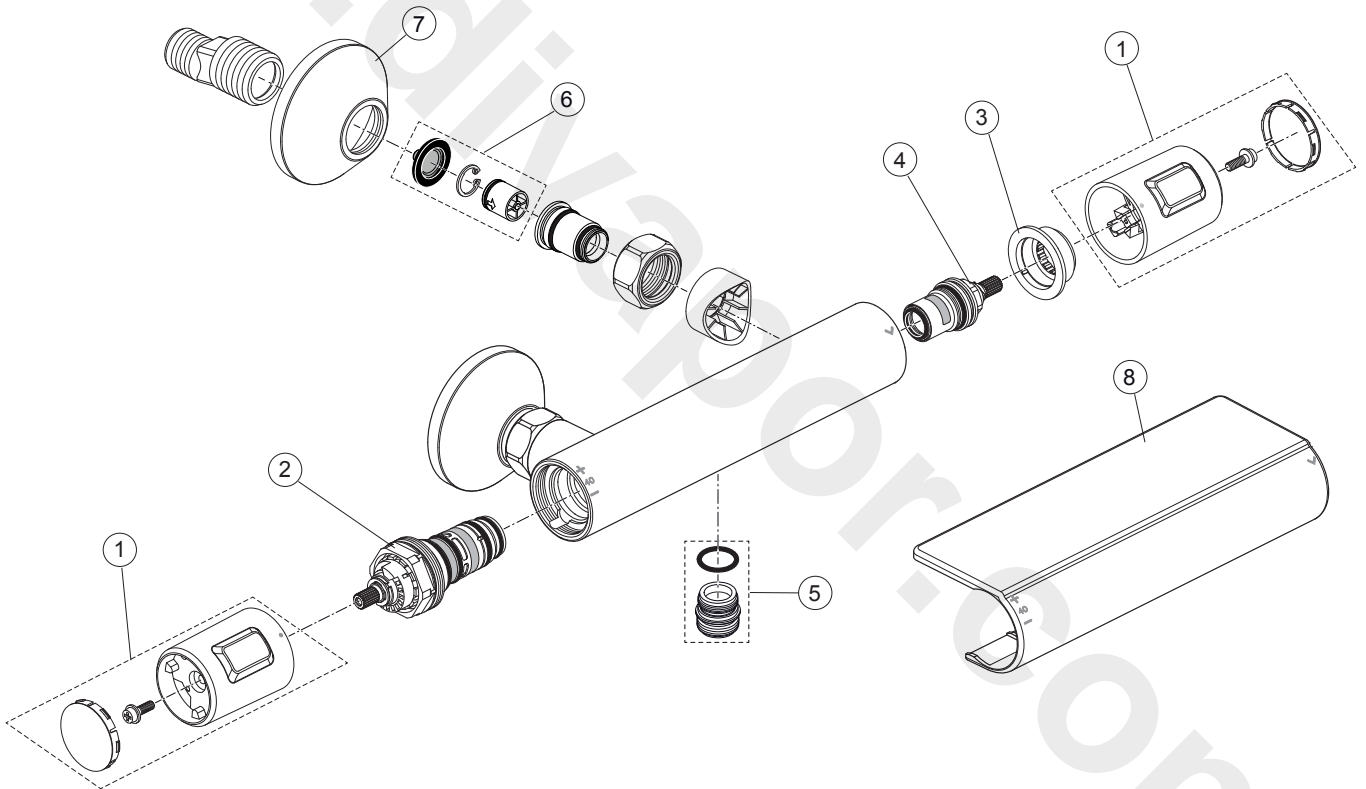

Ceratherm T25 A7201 ..

Ideal Standard

Produced from: Dez. 2019

Shower Thermostat
chrome **A7201AA**

Pos.	Description	Part-Number	Qty.	Pos.	Description	Part-Number	Qty.
1	Handle cpl.	A 861 370 AA	1 Set				
2	Thermostatic Cartridge cpl.	A 861 371 NU	1 pcs				
3	Stopping	A 861 373 NU	1 pcs				
4	Cartridge G1/2 180° cpl.	A 861 245 NU*	1 Set				
5	Nipple G1/2 outside cpl.	A 861 374 NU	1 Set				
6	Non-return valve	A 861 372 NU	1 Set				
7	Escutcheon	A 960 914 AA	1 pcs				
8	Warp over shelf	A 7215 AA	1 pcs				

**Universal set (not all parts needed)*