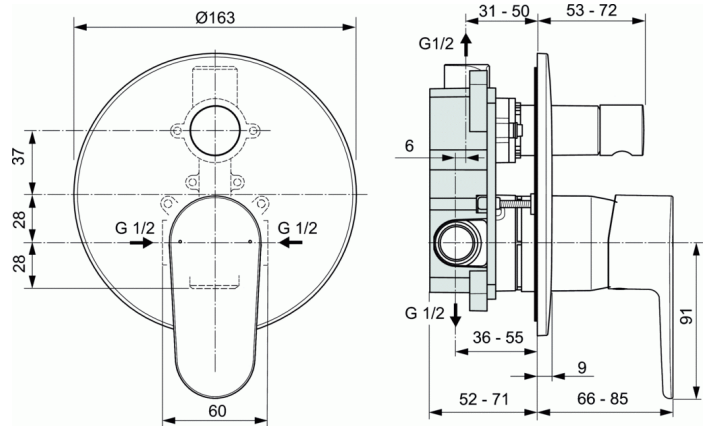

CERAFINE O

Built-in bath & shower mixer

Built-in bath & shower mixer

Kit 1 + Kit 2 version (complete set)

47 mm Click cartridge

Automatic diverter

Metal handle with red and blue indicator

A7193AA - Chrome plated plastic escutcheon

A7193U4 - Metal escutcheon

Finishes:

- technology electroplating (AA)
- technology powder coating (U4)

Comply with EN817

FINISHES*

* U4 = Matt black/chrome, AA = Chrome