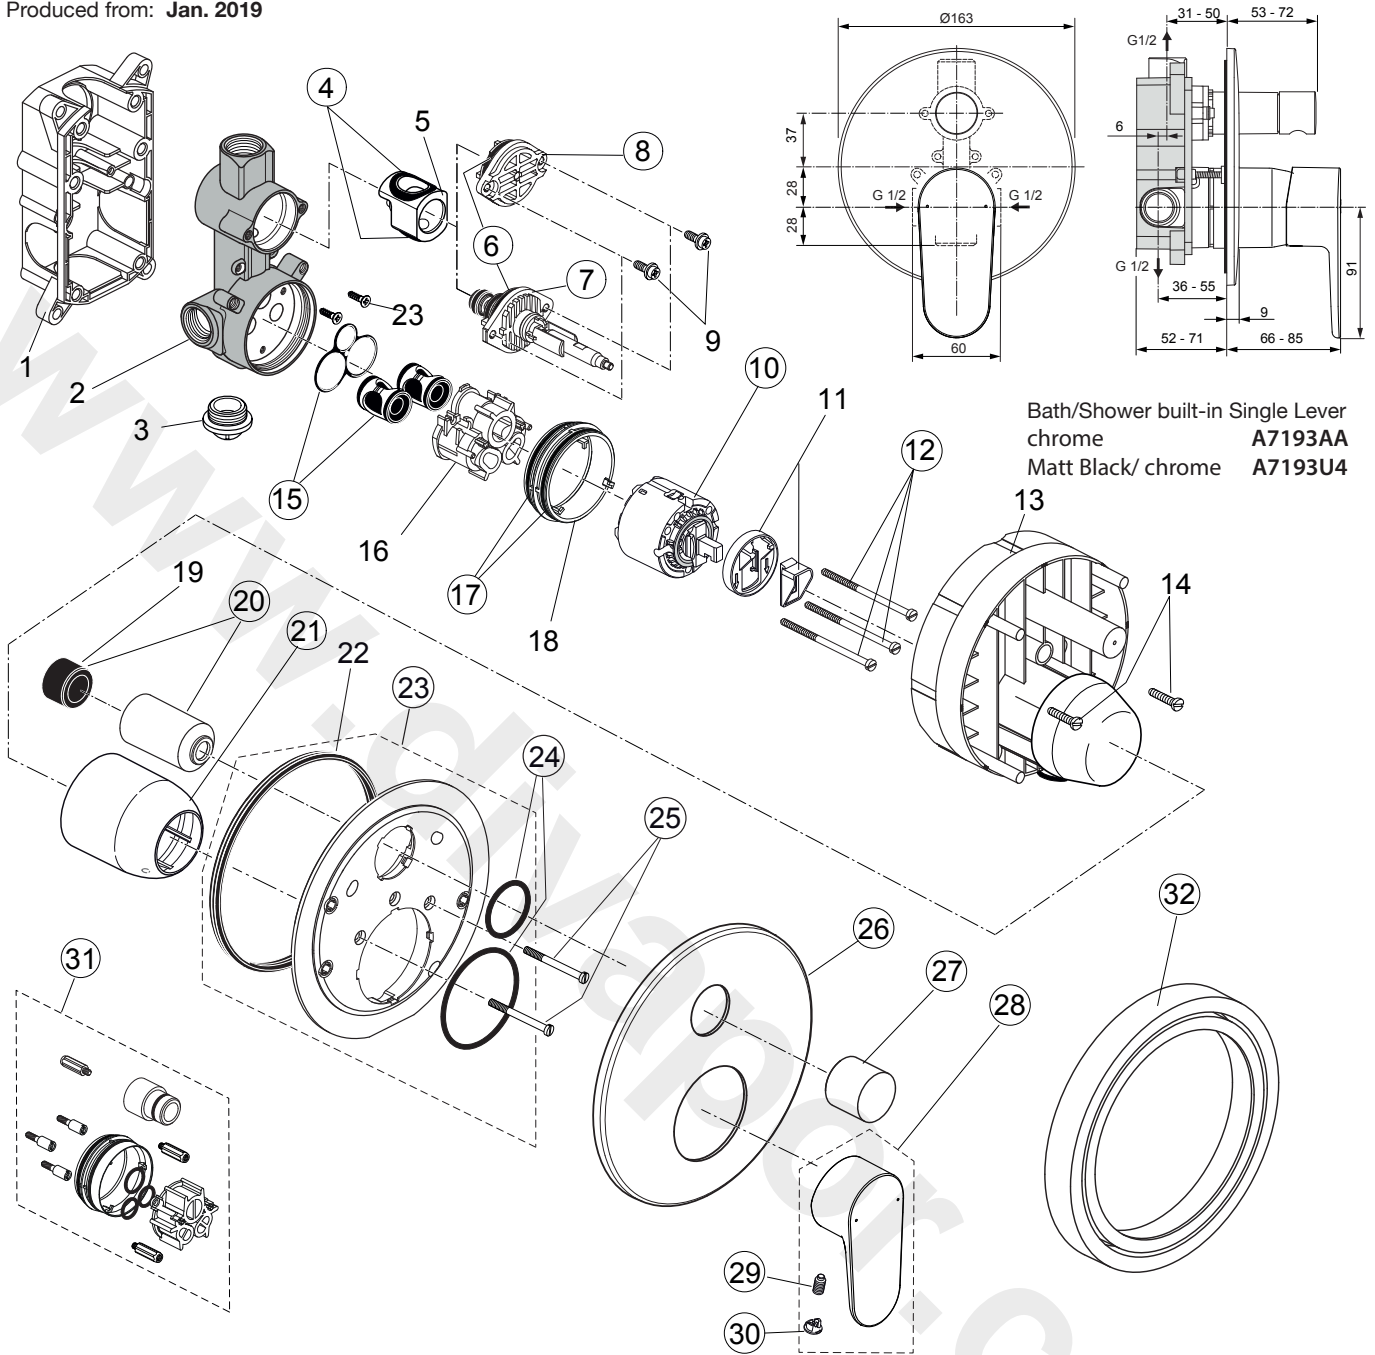

# CeraFine Model O A7193..

Produced from: Jan. 2019

Bath/Shower built-in Single Lever  
 chrome **A7193AA**  
 Matt Black/ chrome **A7193U4**

Replace XX with the appropriate finish code  
 Chrome = AA Matt Black = XG

Example spare part order:  
**A 961 760 AA** in Chrome

Pos.	Description	Part-Number	Qty.	Pos.	Description	Part-Number	Qty.
1	Plastic box			19	Adapter rubber		
2	Body ( built-in version )			20	Cover / Cap for diverter	<b>A 860 902 AA</b>	1 Set
3	Plug G1/2			21	Cap	<b>A 963 571 AA*</b>	1 pcs
4	O - ring set	<b>A 963 523 NU</b>	1 Set	22	Seal ring ( Profil )		
5	Insert for diverter			23	Escut. holder cpl. +pos25	<b>A 860 899 NU*</b>	1 Set
6	O - ring Ø 28,3 x 1,78	<b>A 963 925 NU</b>	1 pcs	24	O - ring set	<b>A 961 649 NU*</b>	1 Set
7	Diverter complete	<b>A 963 952 NU</b>	1 Set	25	Cylindrical screw M4x39	<b>A 963 176 NU</b>	3 pcs
9	Screw M4 x 12			26	Escutcheon Ø 163 B/S	<b>A 860 945 XX</b>	1 pcs
10	Cartridge with pos.11	<b>A 960 500 NU</b>	1 Set	27	Pull knob	<b>A 860 989 XX</b>	1 pcs
11	Volume control			28	Lever cpl. with Logo ISI	<b>A 861 414 XX</b>	1 Set
12	Cylindrical screw M4x69	<b>A 963 783 NU</b>	3 pcs	29	Thread pin M5x10 DIN 915	<b>A 963 309 NU</b>	1 pcs
13	Plaster guard			30	Cap for handle	<b>B 960 473 AA*</b>	1 pcs
14	Cylindrical screw M4 x 14			31	Extension kit 20mm	<b>A 6680 AA</b>	1 Set
15	Low noise insert complete	<b>A 963 954 NU</b>	1 Set	32	Distanceframe 20mm	<b>A 6677 AA</b>	1 Set
16	Plastic insert						
17	O - ring Ø 47,3 x 1,78	<b>A 963 526 NU</b>	2 pcs				
18	Plastic ring						

\*Universal set (not all parts needed)

CeraFine Model O