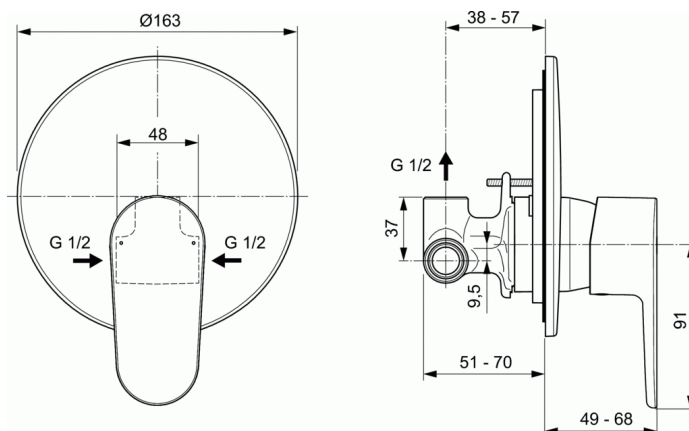

CERAFINE O

Built-in shower mixer

Built-in shower mixer

Kit 1 + Kit 2 version (complete set)

47 mm Click cartridge

Metal handle with red and blue indicator

A7192AA - Chrome plated plastic escutcheon

A7192U4 - Metal escutcheon

Finishes:

- technology electroplating (AA)
- technology powder coating (U4)

Comply with EN817

FINISHES*

* AA = Chrome, U4 = Matt black/chrome