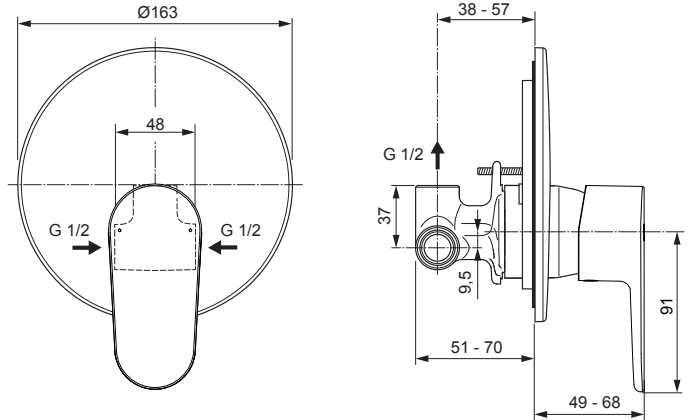

# CeraFine Model O A7192..

Produced from: Jan. 2019

Single lever shower mixer built-in cpl.  
chrome **A7192AA**  
Matt Black/ chrome **A7192U4**

Replace XX with the appropriate finish code

Chrome = AA Matt Black = XG Matt Black/Chrome = U4

Example spare part order:

**A 961 760 AA** in Chrome

Pos.	Description	Part-Number	Qty.	Pos.	Description	Part-Number	Qty.
1	Body (shower only)			11	O - ring set	<b>A 961 649 NU*</b>	1 Set
2	Cartridge Ø 47	<b>A 960 500 NU</b>	1 pcs	12	Cylindrical screw M4x30	<b>A 960 559 NU</b>	1 pcs
3	ECO-Kit	<b>A 860 700 NU</b>	1 Set	13	Escutcheon Ø 163 Shower	<b>A 860 946 XX</b>	1 pcs
4	Cylindrical screw	<b>A 963 176 NU</b>	3 pcs	14	Lever cpl. with Logo ISI	<b>A 861 414 XX</b>	1 Set
5	Fixation ring	<b>A 963 298 NU</b>	1 pcs	15	Thread pin M5x10 DIN 915	<b>A 963 309 NU</b>	1 pcs
6	Plaster guard			16	Cap for handle	<b>B 960 473 AA*</b>	1 pcs
7	Cylindrical screw M4x10			17	Extension kit 20mm	<b>A 961 168 AA</b>	1 Set
8	Cap + pos. 5	<b>A 961 760 AA</b>	1 Set	18	Extension kit 40mm	<b>A 961 462 AA</b>	1 Set
9	Seal ring			19	Distanzframe 20mm	<b>A 6677 AA</b>	1 Set
10	Escut. holder cpl.	<b>A 860 899 NU*</b>	1 Set				