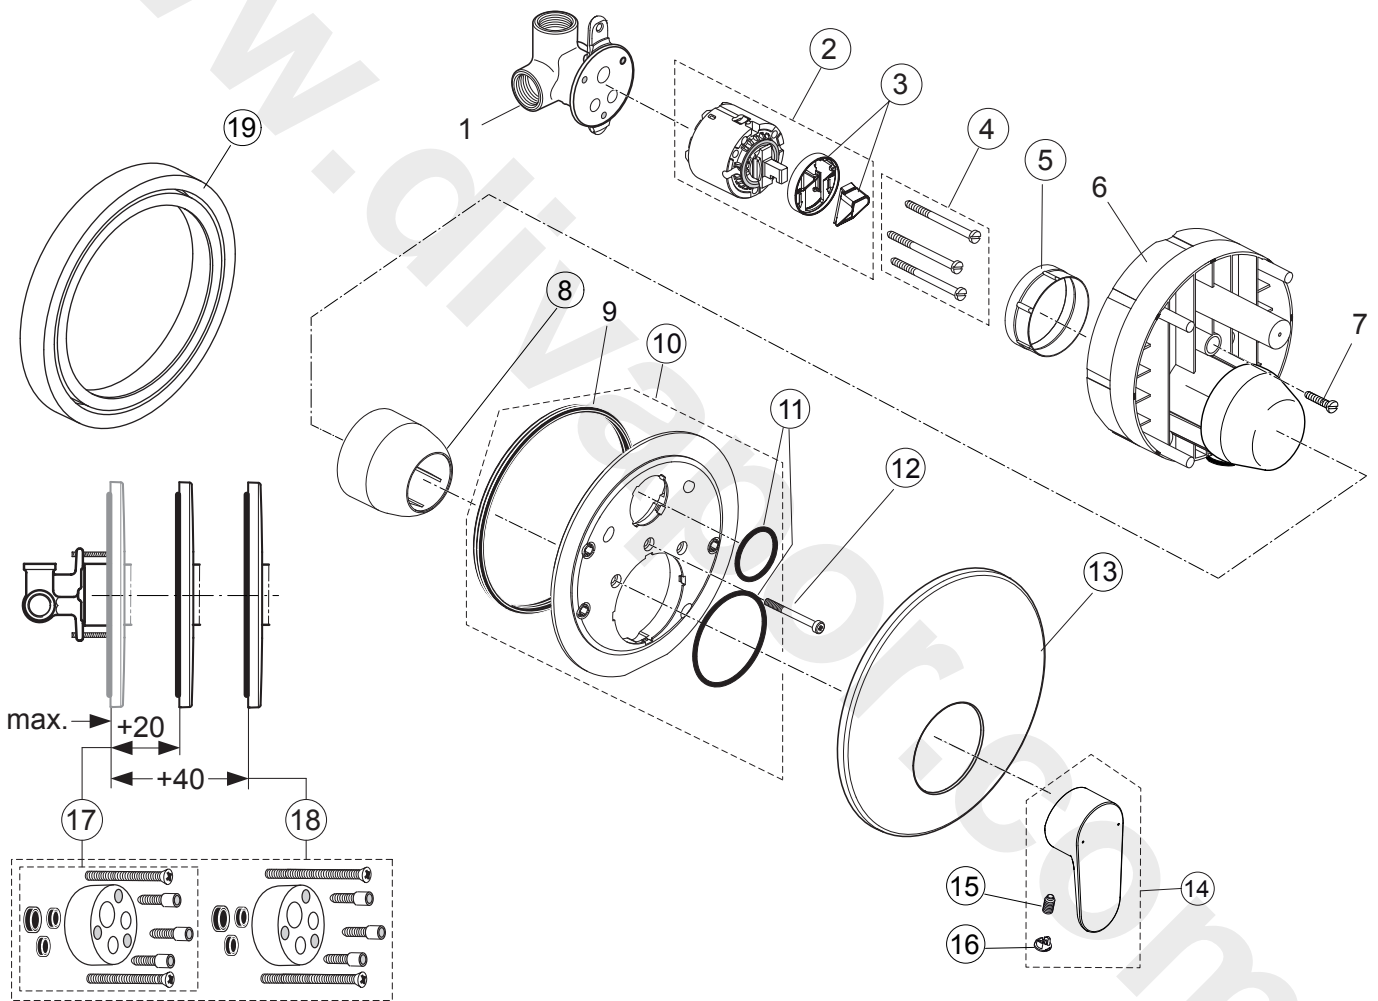

# CeraFine Model O A7192..

Produced from: Jan. 2019

Single lever shower mixer built-in cpl.  
chrome **A7192AA**  
Matt Black/ chrome **A7192U4**

Replace XX with the appropriate finish code

Chrome = AA Matt Black = XG Matt Black/Chrome = U4

Example spare part order:

**A 961 760 AA** in Chrome

Pos.	Description	Part-Number	Qty.	Pos.	Description	Part-Number	Qty.
1	Body (shower only)			11	O - ring set	<b>A 961 649 NU*</b>	1 Set
2	Cartridge Ø 47	<b>A 960 500 NU</b>	1 pcs	12	Cylindrical screw M4x30	<b>A 960 559 NU</b>	1 pcs
3	ECO-Kit	<b>A 860 700 NU</b>	1 Set	13	Escutcheon Ø 163 Shower	<b>A 860 946 XX</b>	1 pcs
4	Cylindrical screw	<b>A 963 176 NU</b>	3 pcs	14	Lever cpl. with Logo ISI	<b>A 861 414 XX</b>	1 Set
5	Fixation ring	<b>A 963 298 NU</b>	1 pcs	15	Thread pin M5x10 DIN 915	<b>A 963 309 NU</b>	1 pcs
6	Plaster guard			16	Cap for handle	<b>B 960 473 AA*</b>	1 pcs
7	Cylindrical screw M4x10			17	Extension kit 20mm	<b>A 961 168 AA</b>	1 Set
8	Cap + pos. 5	<b>A 961 760 AA</b>	1 Set	18	Extension kit 40mm	<b>A 961 462 AA</b>	1 Set
9	Seal ring			19	Distanzframe 20mm	<b>A 6677 AA</b>	1 Set
10	Escut. holder cpl.	<b>A 860 899 NU*</b>	1 Set				

\*Universal set (not all parts needed)