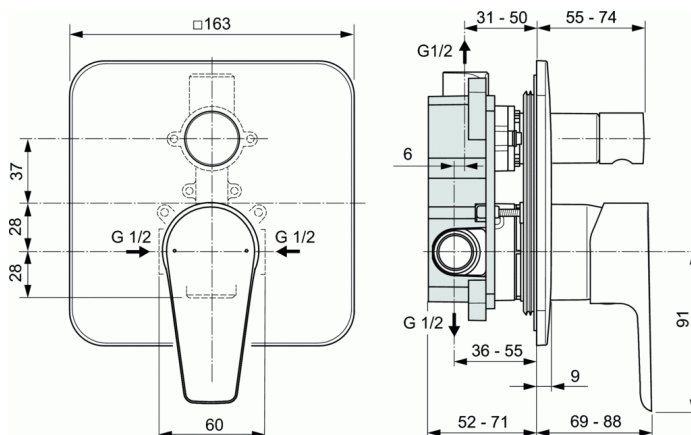

CERAFINE D

Built-in bath & shower mixer

Built-in bath & shower mixer

Kit 1 + Kit 2 version (complete set)

47 mm Click cartridge

Automatic diverter

Metal handle with red and blue indicator

A7189AA - Chrome plated plastic escutcheon

A7189U4 - Metal escutcheon

Finishes:

- technology electroplating (AA)

- technology powder coating (U8)

Comply with EN817

FINISHES*

* AA = Chrome, U8 = Grey Pearl/chrome