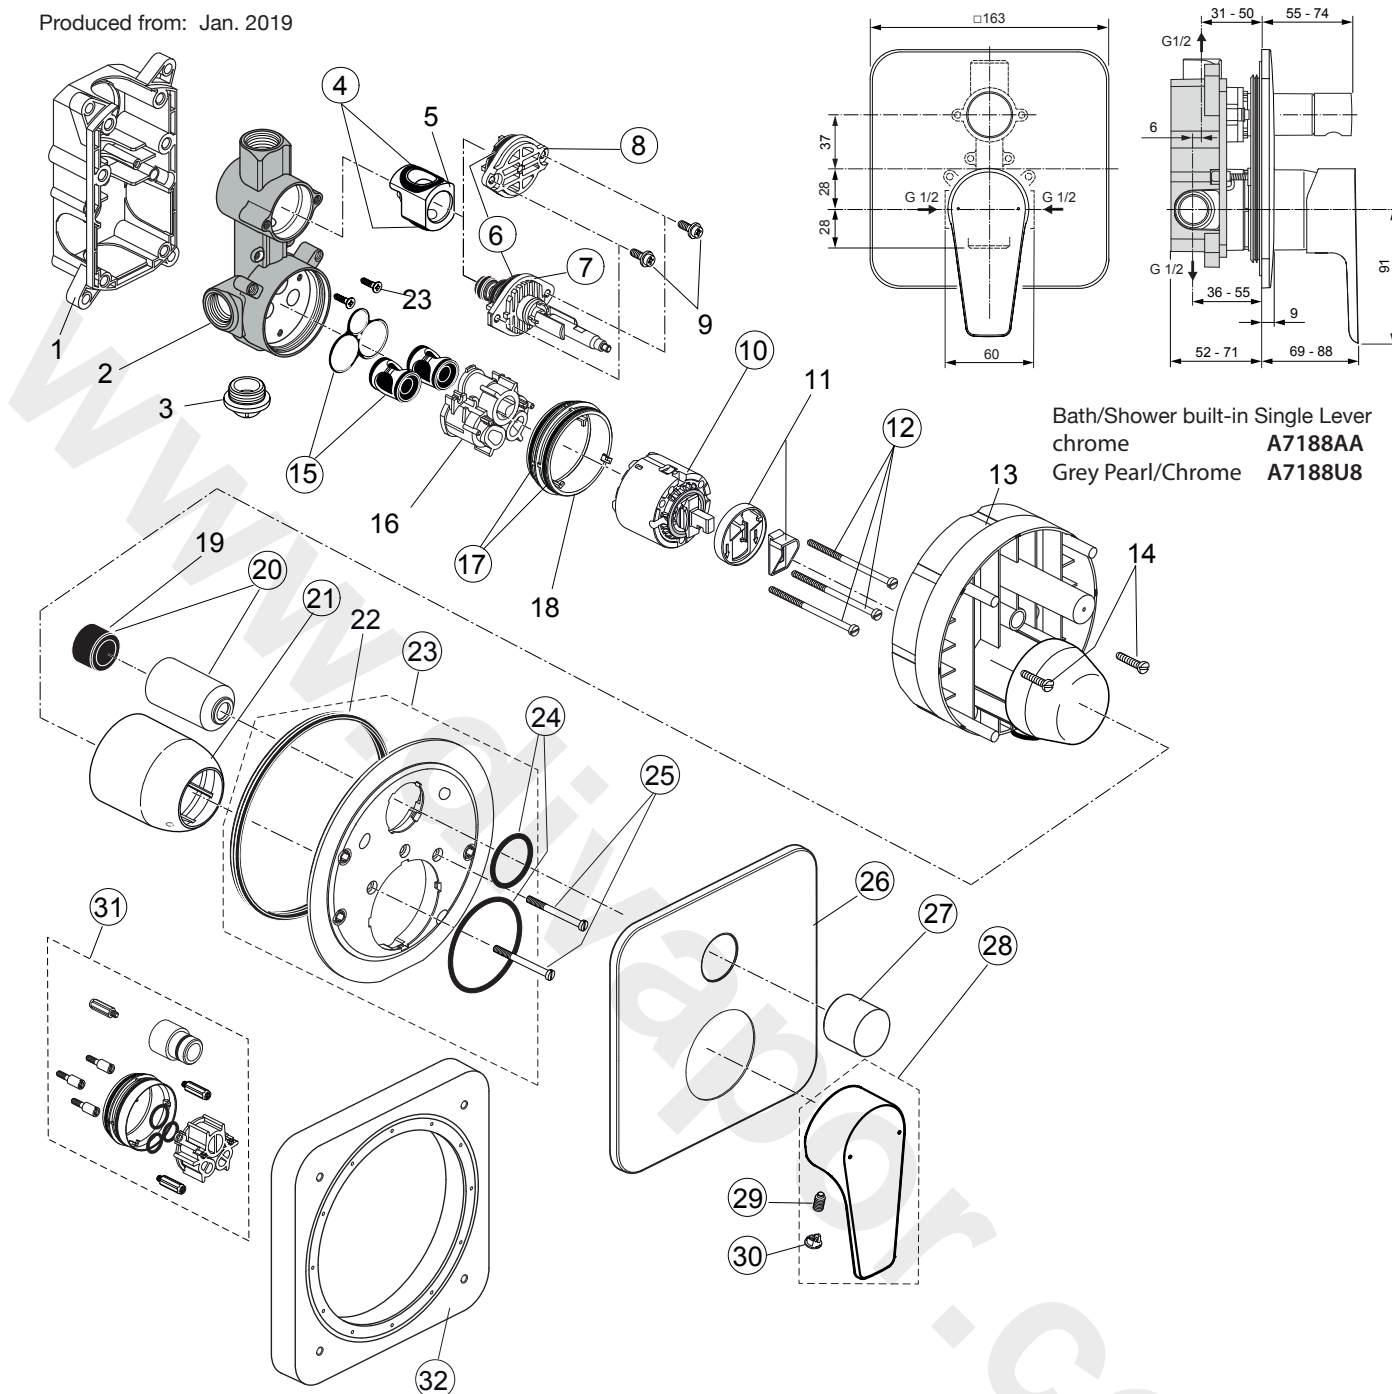

CeraFine Model D A7189..

Ideal Standard

Produced from: Jan. 2019

Bath/Shower built-in Single Lever chrome **A7188AA**
 Grey Pearl/Chrome **A7188U8**

Replace XX with the appropriate finish code
 Chrome = AA Grey Pearl = U6 Grey Perl/Chrome = U8

Example spare part order:
A 961 760 AA in Chrome

Pos.	Description	Part-Number	Qty.	Pos.	Description	Part-Number	Qty.
1	Plastic box			19	Adapter rubber		
2	Body (built-in version)			20	Cover / Cap for diverter	A 860 902 AA	1 Set
3	Plug G1/2			21	Cap	A 963 571 AA*	1 pcs
4	O - ring set	A 963 523 NU	1 Set	22	Seal ring (Profil		
5	Insert for diverter			23	Escut. holder cpl. +pos25	A 860 899 NU*	1 Set
6	O - ring Ø 28,3 x 1,78	A 963 925 NU	1 pcs	24	O - ring set	A 961 649 NU*	1 Set
7	Diverter complete	A 963 952 NU	1 Set	25	Cylindrical screw M4x39	A 963 176 NU	3 pcs
9	Screw M4 x 12			26	Escutcheon □163 B/S	A 860 900 XX	1 pcs
10	Cartridge with pos.11	A 960 500 NU	1 Set	27	Pull knob	A 860 989 XX	1 pcs
11	Volume control			28	Lever cpl. with Logo ISI	A 861 415 XX	1 Set
12	Cylindrical screw M4x69	A 963 783 NU	3 pcs	29	Thread pin M5x10 DIN 915	A 963 309 NU	1 pcs
13	Plaster guard			30	Cap for handle	B 960 473 AA*	1 pcs
14	Cylindrical screw M4 x 14			31	Extension kit 20mm	A 6680 AA	1 Set
15	Low noise insert complete	A 963 954 NU	1 Set	32	Distanceframe 20mm	A 6678 AA	1 Set
16	Plastic insert						
17	O - ring Ø 47,3 x 1,78	A 963 526 NU	2 pcs				
18	Plastic ring						

*Universal set (not all parts needed)

CeraFine Model D