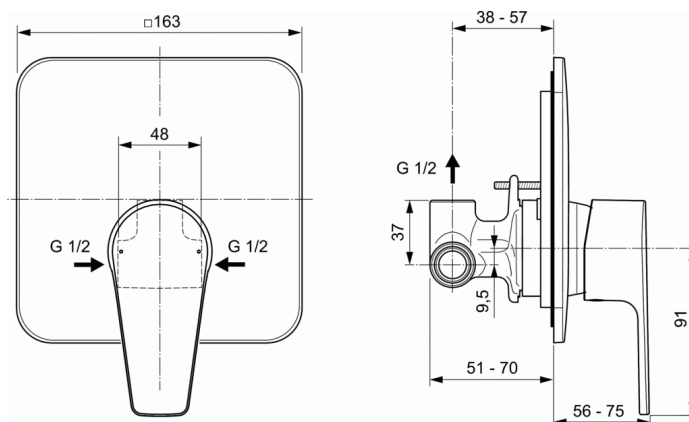

#### Built-in shower mixer

Kit 1 + Kit 2 version (complete set)

47 mm Click cartridge

Metal handle with red and blue indicator

A7188AA - Chrome plated plastic escutcheon

A7188U4 - Metal escutcheon

Finishes: