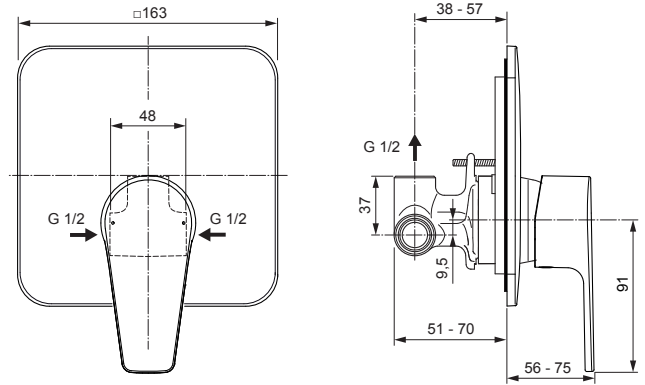

# CeraFine Model D A7188..

Produced from: Jan. 2019

Single lever shower mixer built-in cpl.  
chrome **A7188AA**  
Grey Pearl/Chrome **A7188U8**

Replace XX with the appropriate finish code

Chrome = AA Grey Pearl = U6 Grey Perl/Chrome = U8

Example spare part order:

A 961 760 AA in Chrome

Pos.	Description	Part-Number	Qty.	Pos.	Description	Part-Number	Qty.
1	Body (shower only)			11	O - ring set	<b>A 961 649 NU*</b>	1 Set
2	Cartridge Ø 47	<b>A 960 500 NU</b>	1 pcs	12	Cylindrical screw M4x30	<b>A 960 559 NU</b>	1 pcs
3	ECO-Kit	<b>A 860 700 NU</b>	1 Set	13	Escutcheon □ 163 Shower	<b>A 860 898 XX</b>	1 pcs
4	Cylindrical screw	<b>A 963 176 NU</b>	3 pcs	14	Lever cpl. with Logo ISI	<b>A 861 415 XX</b>	1 Set
5	Fixation ring	<b>A 963 298 NU</b>	1 pcs	15	Thread pin M5x10 DIN 915	<b>A 963 309 NU</b>	1 pcs
6	Plaster guard			16	Cap for handle	<b>B 960 473 AA*</b>	1 pcs
7	Cylindrical screw M4x10			17	Extension kit 20mm	<b>A 961 168 AA</b>	1 Set
8	Cap + pos. 5	<b>A 961 760 AA</b>	1 Set	18	Extension kit 40mm	<b>A 961 462 AA</b>	1 Set
9	Seal ring						
10	Escut. holder cpl.	<b>A 860 899 NU*</b>	1 Set				