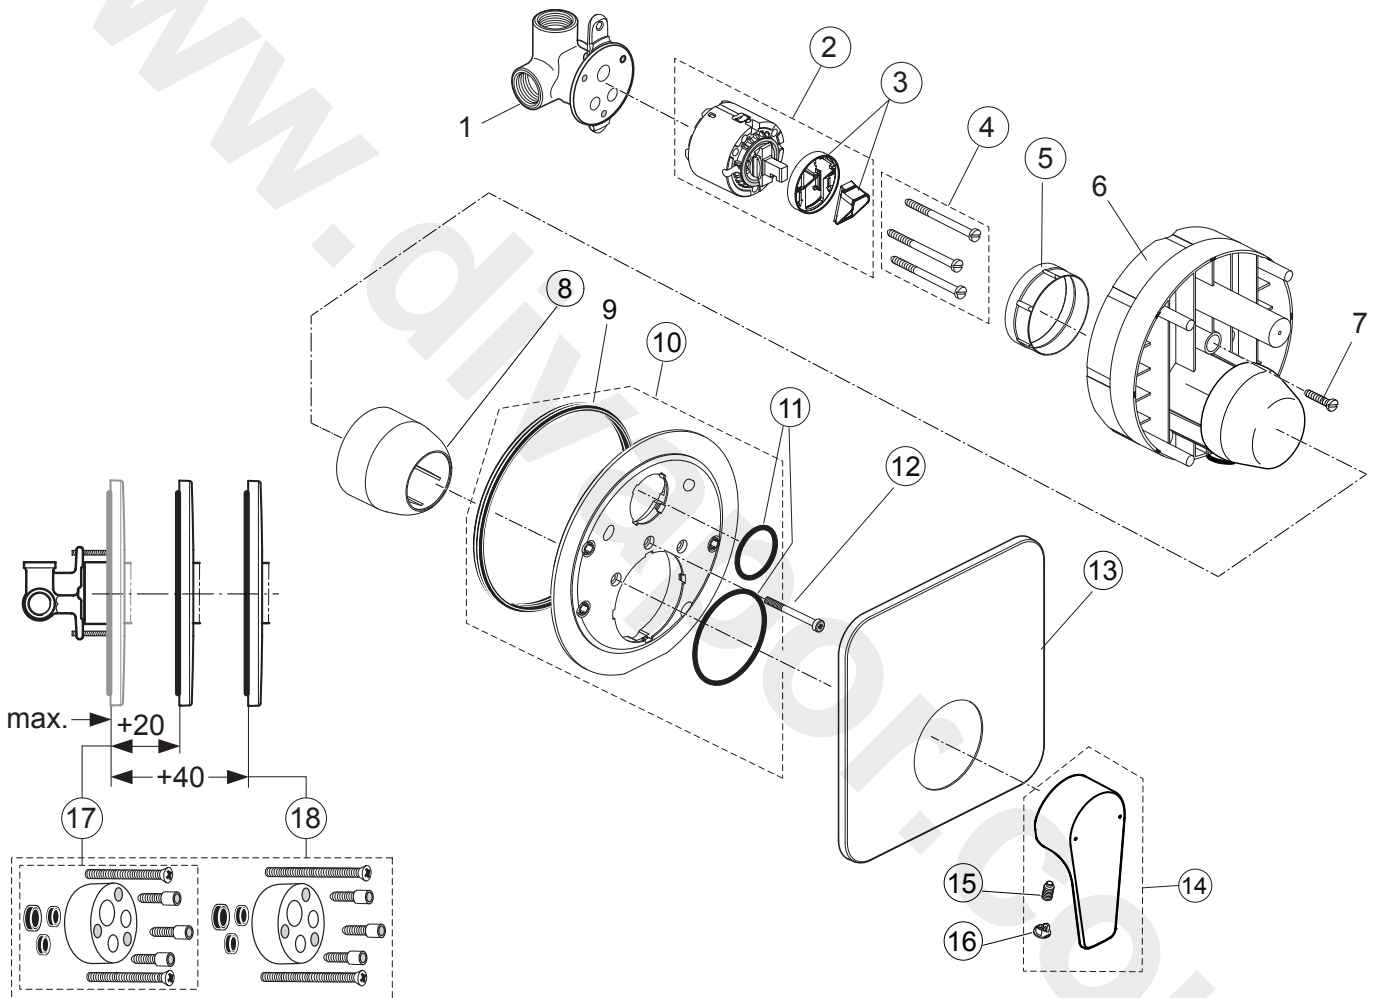

# CeraFine Model D A7188..

Produced from: Jan. 2019

Single lever shower mixer built-in cpl.  
chrome **A7188AA**  
Grey Pearl/Chrome **A7188U8**

Replace XX with the appropriate finish code

Chrome = AA Grey Pearl = U6 Grey Perl/Chrome = U8

Example spare part order:

A 961 760 AA in Chrome

Pos.	Description	Part-Number	Qty.	Pos.	Description	Part-Number	Qty.
1	Body (shower only)			11	O - ring set	<b>A 961 649 NU*</b>	1 Set
2	Cartridge Ø 47	<b>A 960 500 NU</b>	1 pcs	12	Cylindrical screw M4x30	<b>A 960 559 NU</b>	1 pcs
3	ECO-Kit	<b>A 860 700 NU</b>	1 Set	13	Escutcheon □ 163 Shower	<b>A 860 898 XX</b>	1 pcs
4	Cylindrical screw	<b>A 963 176 NU</b>	3 pcs	14	Lever cpl. with Logo ISI	<b>A 861 415 XX</b>	1 Set
5	Fixation ring	<b>A 963 298 NU</b>	1 pcs	15	Thread pin M5x10 DIN 915	<b>A 963 309 NU</b>	1 pcs
6	Plaster guard			16	Cap for handle	<b>B 960 473 AA*</b>	1 pcs
7	Cylindrical screw M4x10			17	Extension kit 20mm	<b>A 961 168 AA</b>	1 Set
8	Cap + pos. 5	<b>A 961 760 AA</b>	1 Set	18	Extension kit 40mm	<b>A 961 462 AA</b>	1 Set
9	Seal ring						
10	Escut. holder cpl.	<b>A 860 899 NU*</b>	1 Set				

\*Universal set (not all parts needed)