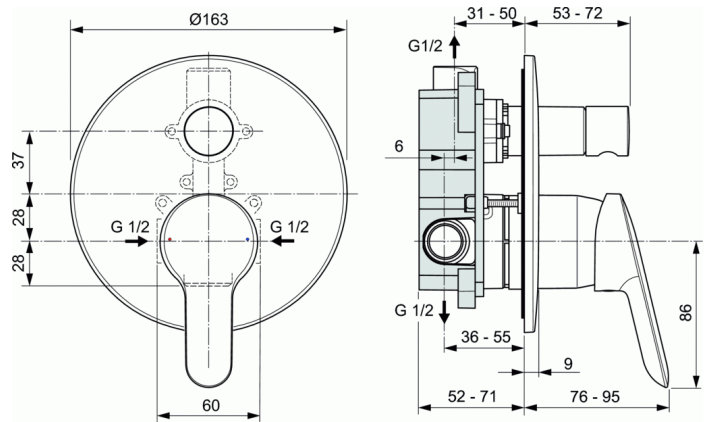

ALPHA

Built-in bath & shower mixer

Built-in bath & shower mixer

Kit 1 + Kit 2 version (complete set)

47 mm Click cartridge

Automatic diverter

Metal handle with red and blue colour indication

Chrome plated plastic escutcheon

Comply with EN817

FINISHES*

AA

* AA = Chrome

KEY FEATURES & BENEFITS