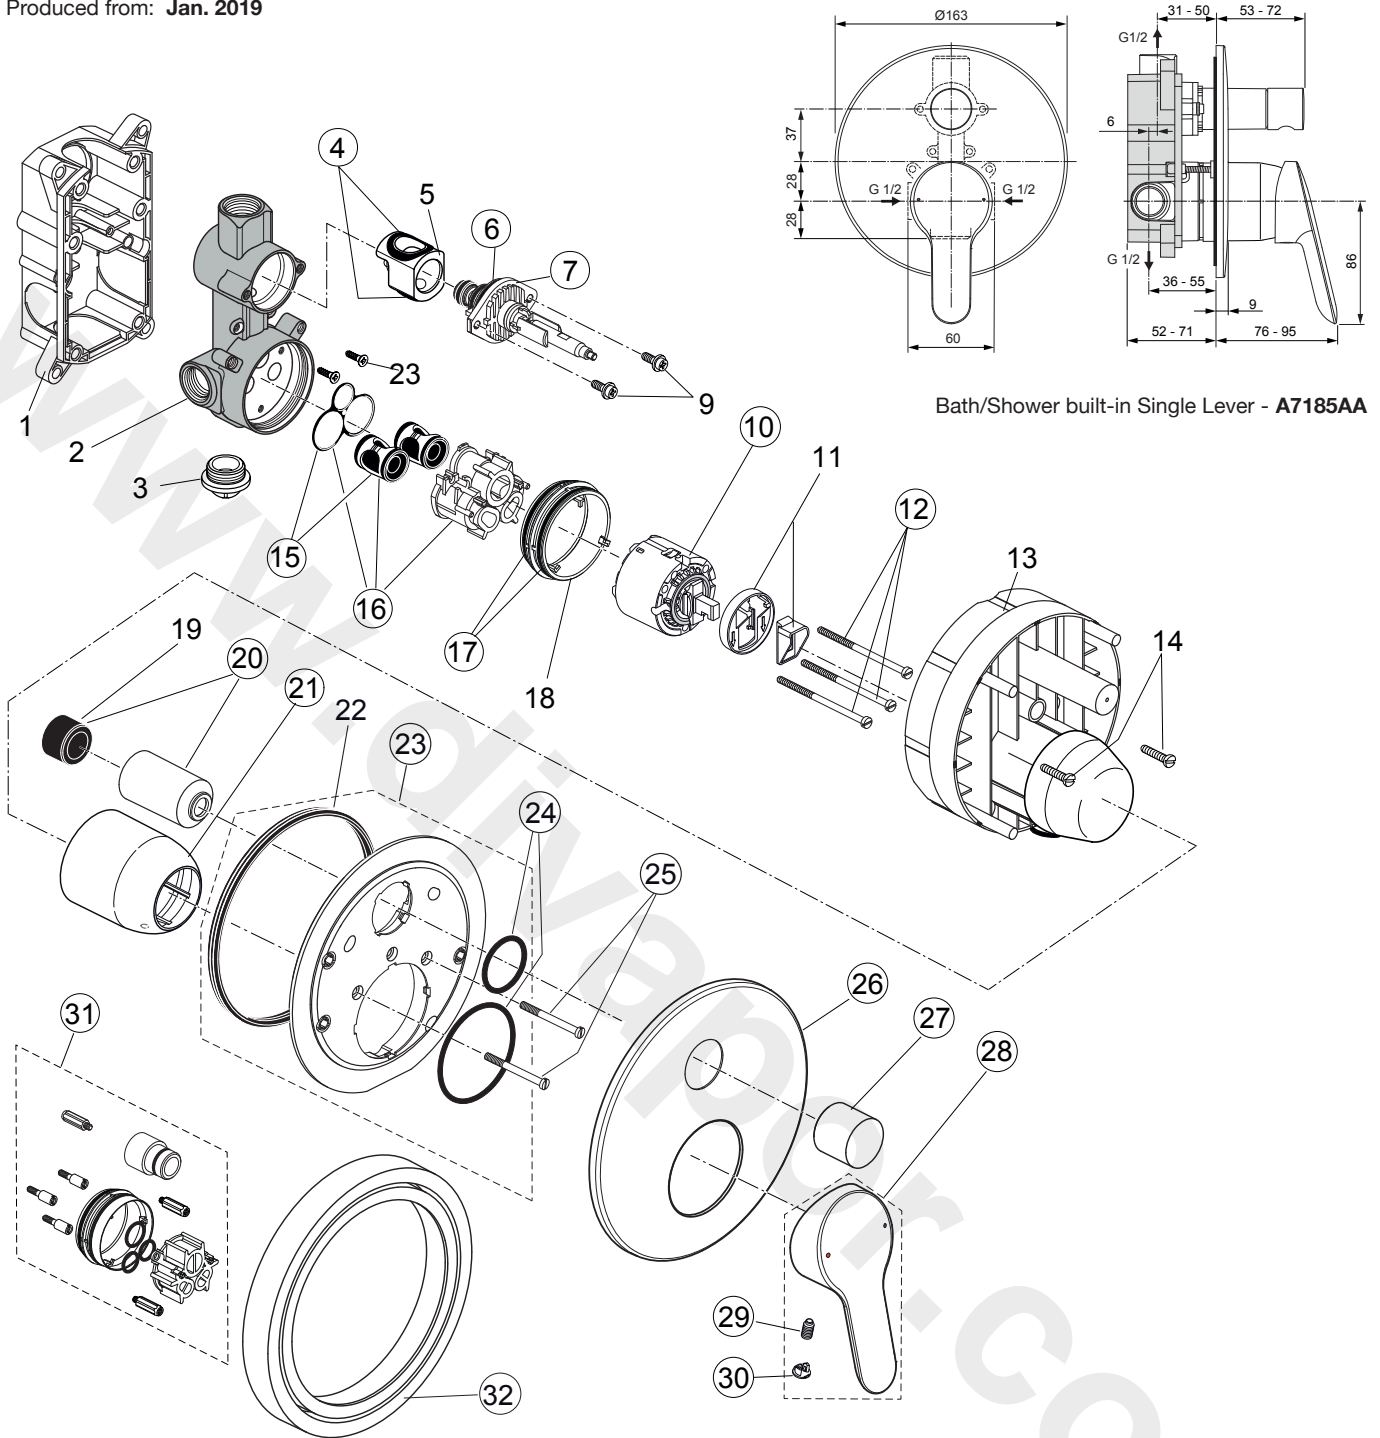

Produced from: Jan. 2019

Bath/Shower built-in Single Lever - A7185AA

Pos.	Description	Part-Number	Qty.	Pos.	Description	Part-Number	Qty.
1	Plastic box			19	Adapter rubber		
2	Body (built-in version)			20	Cover / Cap for diverter	A 860 902 AA	1 Set
3	Plug G1/2			21	Cap	A 963 571 AA*	1 pcs
4	O - ring set	A 963 523 NU	1 Set	22	Seal ring (Profil		
5	Insert for diverter			23	Escut. holder cpl. +pos25	A 860 899 NU*	1 Set
6	O - ring Ø 28,3 x 1,78	A 963 925 NU	1 pcs	24	O - ring set	A 961 649 NU*	1 Set
7	Diverter complete	A 963 952 NU	1 Set	25	Cylindrical screw M4x39	A 963 176 NU	3 pcs
9	Screw M4 x 12			26	Escutcheon Ø 163 B/S	A 860 945 AA	1 pcs
10	Cartridge with pos.11	A 960 500 NU	1 Set	27	Pull knob	A 860 989 AA	1 pcs
11	Volume control			28	Lever cpl. with Logo ISI	A 861 324 AA	1 Set
12	Cylindrical screw M4x69	A 963 783 NU	3 pcs	29	Thread pin M5x10 DIN 915	A 963 309 NU	1 pcs
13	Plaster guard			30	Cap for handle	B 960 473 AA*	1 pcs
14	Cylindrical screw M4 x 14			31	Extension kit 20mm	A 6680 AA	1 Set
15	Low noise insert complete	A 963 954 NU	1 Set	32	Distanceframe 20mm	A 6677 AA	1 Set
16	Plastic insert	A 861 000 NU	1 Set				
17	O - ring Ø 47,3 x 1,78	A 963 526 NU	2 pcs				
18	Plastic ring						

*Universal set (not all parts needed)