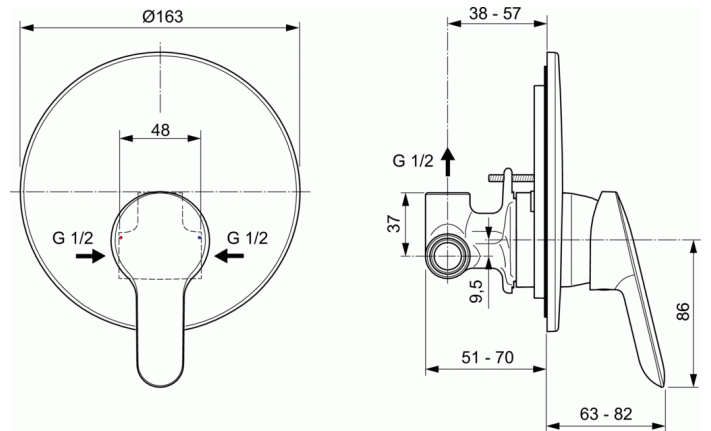

### Built-in shower mixer

#### Built-in shower mixer

Kit 1 + Kit 2 version (complete set)

47 mm Click cartridge

Metal handle with red and blue colour indication

Chrome plated plastic escutcheon

Comply with EN817