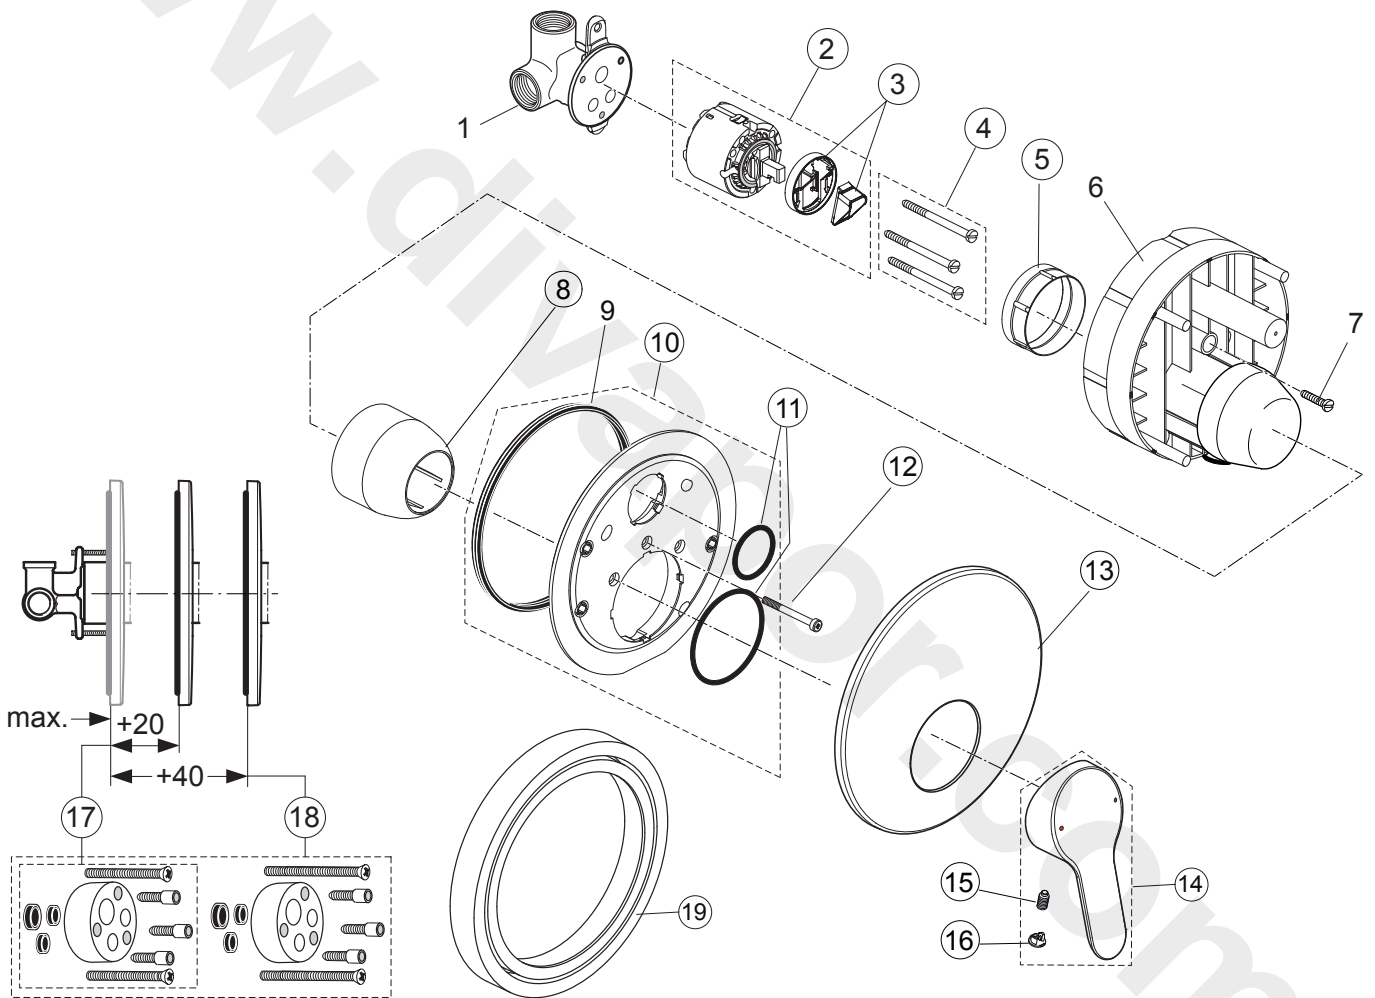

Produced from: Jan 2019

Single lever shower mixer built-in cpl. chrome
A7184AA

Pos.	Description	Part-Number	Qty.	Pos.	Description	Part-Number	Qty.
1	Body (shower only)			11	O - ring set	A 961 649 NU*	1 Set
2	Cartridge Ø 47	A 960 500 NU	1 pcs	12	Cylindrical screw M4x30	A 960 559 NU	1 pcs
3	ECO-Kit	A 860 700 NU	1 Set	13	Escutcheon Ø 163 Shower	A 860 946 AA	1 pcs
4	Cylindrical screw	A 963 176 NU	3 pcs	14	Lever cpl. with Logo ISI	A 861 324 AA	1 Set
5	Fixation ring	A 963 298 NU	1 pcs	15	Thread pin M5x10 DIN 915	A 963 309 NU	1 pcs
6	Plaster guard			16	Cap for handle	B 960 473 AA*	1 pcs
7	Cylindrical screw M4x10			17	Extension kit 20mm	A 961 168 AA	1 Set
8	Cap + pos. 5	A 961 760 AA	1 Set	18	Extension kit 40mm	A 961 462 AA	1 Set
9	Seal ring			19	Distanceframe 20mm	A 6677 AA	1 Set
10	Escut. holder cpl.	A 860 899 NU*	1 Set				

*Universal set (not all parts needed)