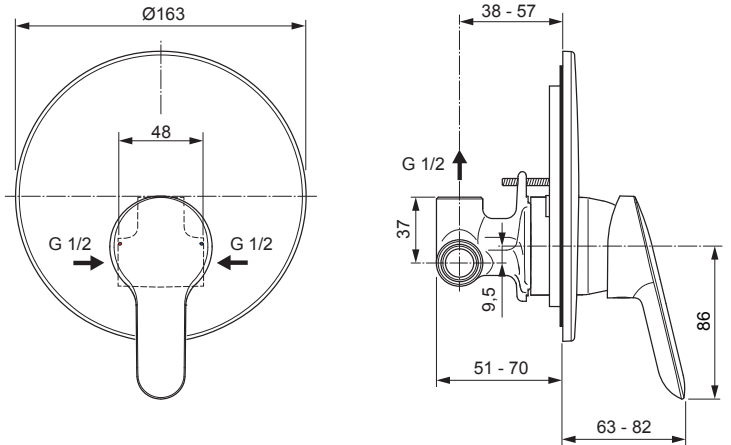

Produced from: Jan 2019

Single lever shower mixer built-in cpl. chrome
A7184AA

Pos.	Description	Part-Number	Qty.	Pos.	Description	Part-Number	Qty.
1	Body (shower only)			11	O - ring set	A 961 649 NU*	1 Set
2	Cartridge Ø 47	A 960 500 NU	1 pcs	12	Cylindrical screw M4x30	A 960 559 NU	1 pcs
3	ECO-Kit	A 860 700 NU	1 Set	13	Escutcheon Ø 163 Shower	A 860 946 AA	1 pcs
4	Cylindrical screw	A 963 176 NU	3 pcs	14	Lever cpl. with Logo ISI	A 861 324 AA	1 Set
5	Fixation ring	A 963 298 NU	1 pcs	15	Thread pin M5x10 DIN 915	A 963 309 NU	1 pcs
6	Plaster guard			16	Cap for handle	B 960 473 AA*	1 pcs
7	Cylindrical screw M4x10			17	Extension kit 20mm	A 961 168 AA	1 Set
8	Cap + pos. 5	A 961 760 AA	1 Set	18	Extension kit 40mm	A 961 462 AA	1 Set
9	Seal ring			19	Distanceframe 20mm	A 6677 AA	1 Set
10	Escut. holder cpl.	A 860 899 NU*	1 Set				

*Universal set (not all parts needed)