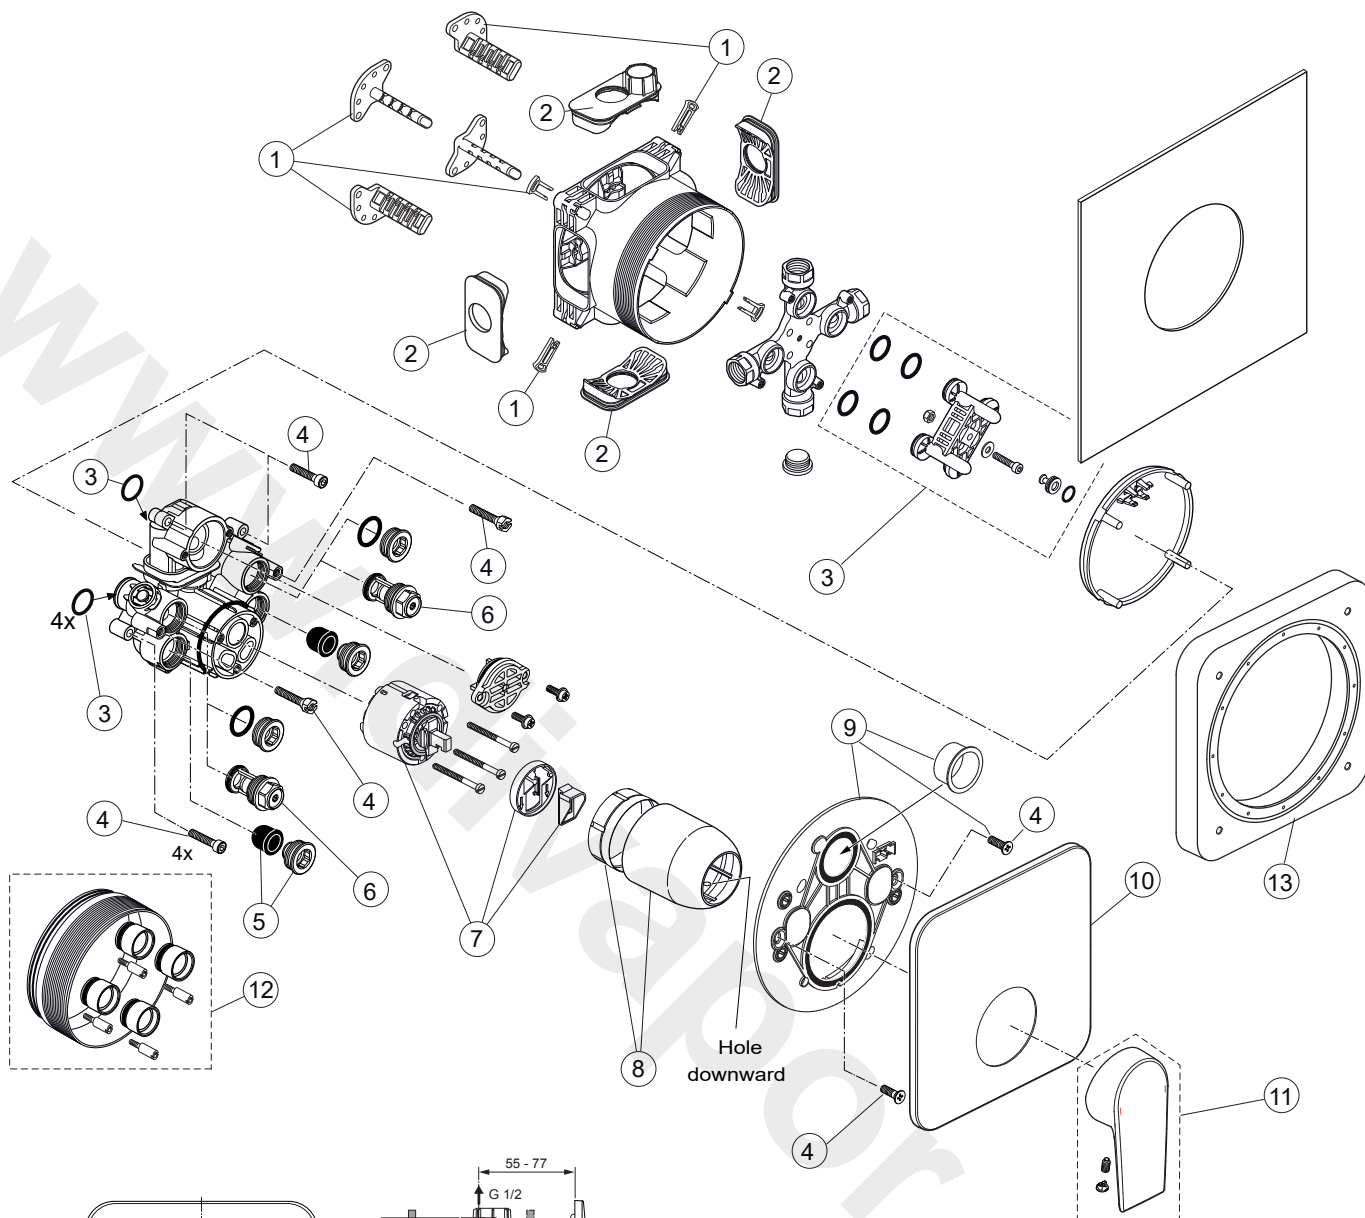

Edge

A7123..

Ideal Standard

Produced since: Oct. 2020

Pre-installation Kit 1 - Easy Box A1000NU

Body and Designparts Kit 2 - A7123AA

Pos.	Description	Part-Number	Qty.	Pos.	Description	Part-Number	Qty.
1	Install. depth adjust.	A 963 131 NU	1 Set	11	Lever cpl. with Logo ISI	A 861 020 AA	1 Set
2	Side sealing	A 963 132 NU	1 Set	12	Extension kit 20mm	A 960 704 NU	1 Set
3	Flushing device cpl.	A 963 146 NU	1 Set		Extension kit 40mm	A 962 476 NU	1 Set
4	Screw set complete	A 960 890 NU*	1 Set	13	Distanzframe 20mm	A 6678 AA	1 Set
5	Low noise insert	A 960 891 NU	1 pcs				
6	Stop valve	A 960 706 NU	2 pcs				
7	Cartridge with ECO-kit	A 960 500 NU	1 Set				
8	Cover + clamping + O-ring	A 960 893 AA	1 Set				
9	Escutcheon holder cpl.	A 860 897 NU	1 Set				
10	Escutcheon B/S plane	A 860 898 AA	1 pcs				