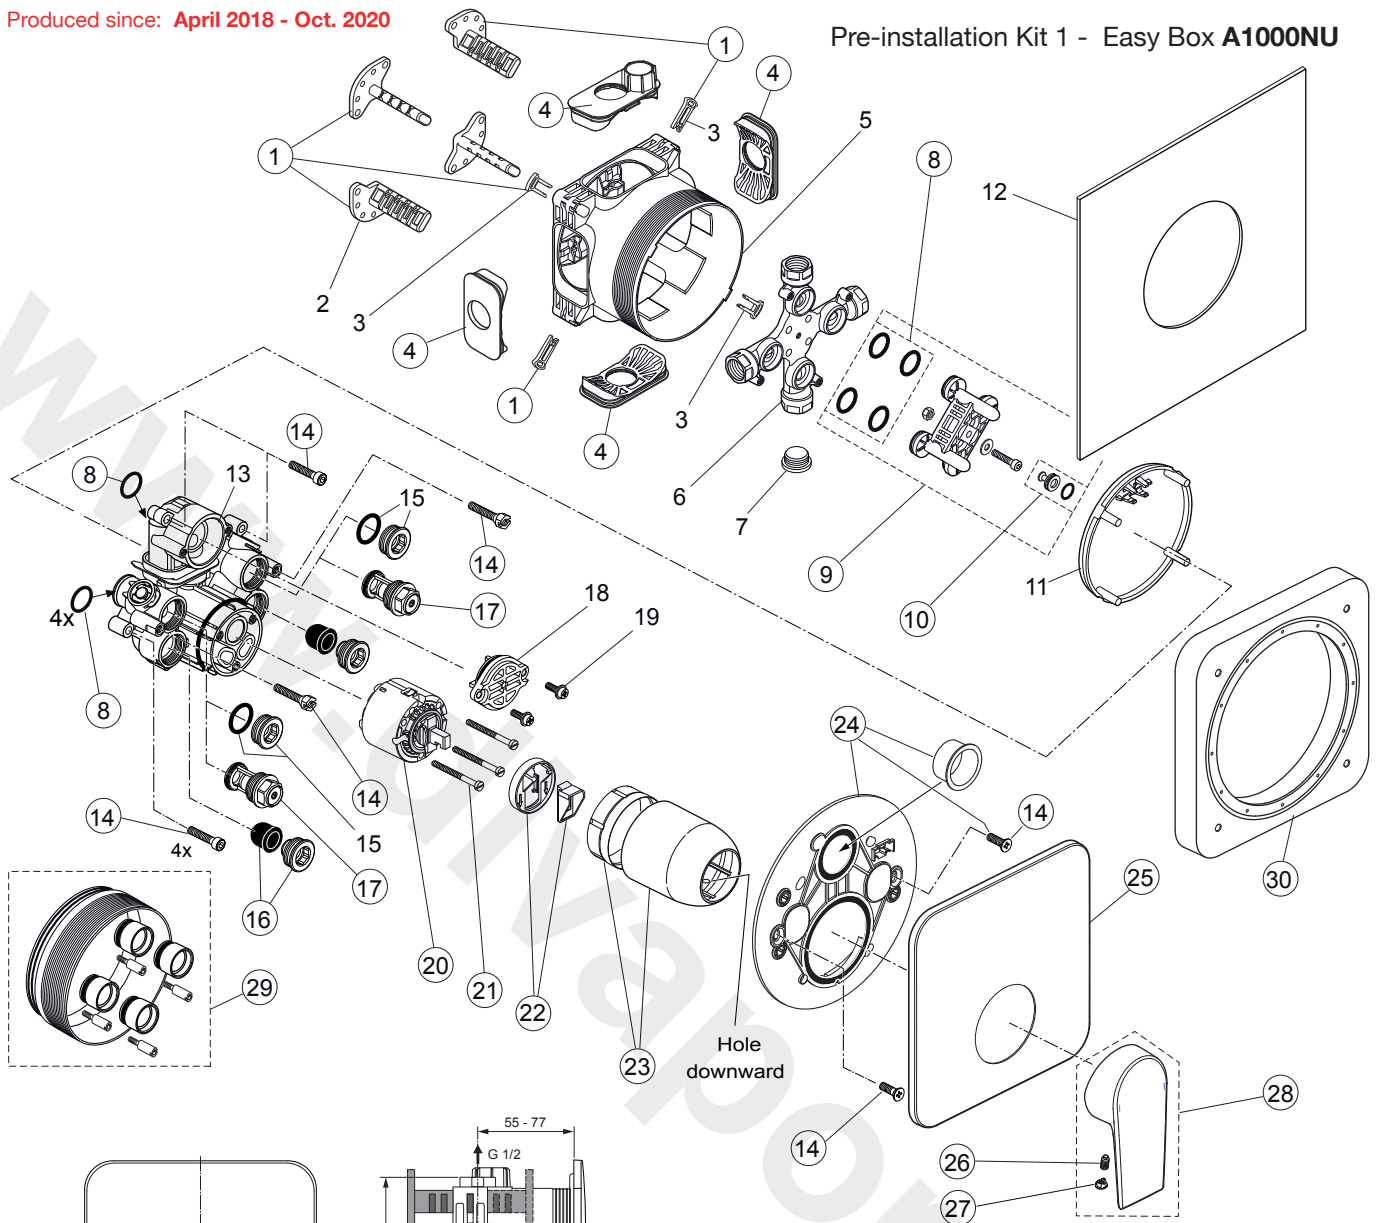

Produced since: April 2018 - Oct. 2020

Pre-installation Kit 1 - Easy Box A1000NU

Body and Designparts Kit 2 - A7123AA