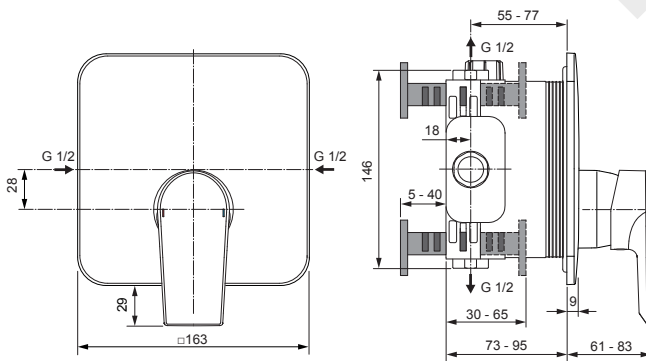

Pos.	Description	Part-Number	Qty.	Pos.	Description	Part-Number	Qty.
1	Install. depth adjust. + pos.3	A 963 131 NU	1 Set	17	Stop valve	A 960 706 NU	2 pcs
2	Depth adjustment device			18	Front cover with o-ring		
3	Adjustment lock (contained in pos. 1)			19	Screw M4x12		
4	Side sealing	A 963 132 NU	1 Set	20	Cartridge with pos.22	A 960 500 NU	1 Set
5	Built-in box			21	Cylindrical screw M4x41,7	A 963 335 NU	3 pcs
6	Multi-way body			22	ECO-kit	A 860 700 NU	1 Set
7	Plug G1/2			23	Cover + clamping + O-ring	A 960 893 AA	1 Set
8	O-ring Ø 17 x 2,5	A 963 143 NU	1 Set	24	Escutcheon holder cpl.	A 860 897 NU	1 Set
9	Flushing device cpl.	A 963 146 NU	1 Set	25	Escutcheon B/S plane	A 860 898 AA	1 pcs
10	Plug with o-ring Ø 12x1,5	A 963 147 NU	1 Set	26	Thread pin M5x10 DIN915	A 963 309 NU	1 pcs
11	Cover for built-in box			27	Cap for handle	B 960 473 AA	1 pcs
12	Sealing fleece			28	Lever cpl. with Logo ISI	A 861 020 AA	1 Set
13	Body Single lever			29	Extension kit 20mm	A 960 704 NU	1 Set
14	Screw set complete	A 960 890 NU*	1 Set		Extension kit 40mm	A 962 476 NU	1 Set
15	Plug with o-ring			30	Distanzframe 20mm	A 6678 AA	1 Set
16	Low noise insert	A 960 891 NU	1 pcs				

*Universal set (not all parts needed)