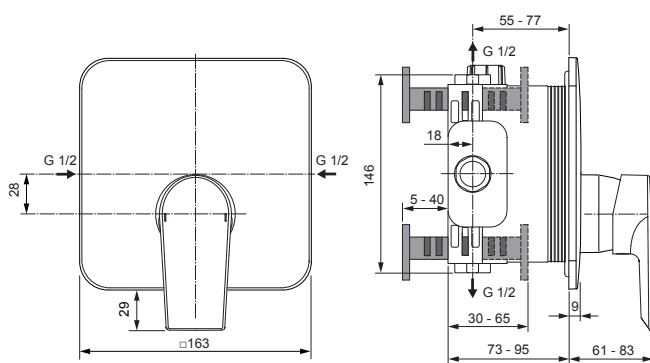

Edge

A7123..

Ideal Standard

Produced since: Oct. 2020

Pre-installation Kit 1 - Easy Box A1000NU

Body and Designparts Kit 2 - A7123AA

Pos.	Description	Part-Number	Qty.	Pos.	Description	Part-Number	Qty.
1	Install. depth adjust.	A 963 131 NU	1 Set	11	Lever cpl. with Logo ISI	A 861 020 AA	1 Set
2	Side sealing	A 963 132 NU	1 Set	12	Extension kit 20mm	A 960 704 NU	1 Set
3	Flushing device cpl.	A 963 146 NU	1 Set		Extension kit 40mm	A 962 476 NU	1 Set
4	Screw set complete	A 960 890 NU*	1 Set	13	Distanzframe 20mm	A 6678 AA	1 Set
5	Low noise insert	A 960 891 NU	1 pcs				
6	Stop valve	A 960 706 NU	2 pcs				
7	Cartridge with ECO-kit	A 960 500 NU	1 Set				
8	Cover + clamping + O-ring	A 960 893 AA	1 Set				
9	Escutcheon holder cpl.	A 860 897 NU	1 Set				
10	Escutcheon B/S plane	A 860 898 AA	1 pcs				