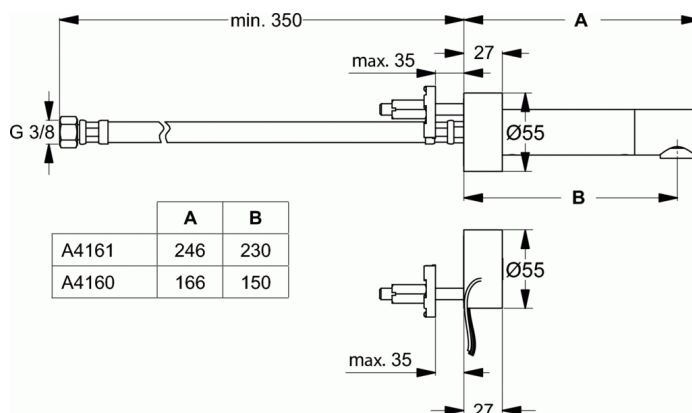

CERAPLUS

Exposed electronic spout with separate sensor and 230 mm long spout

Exposed electronic spout with separate sensor and 230 mm long spout

Ceraplus exposed electronic spout with separate sensor
230 mm long spout

With separate sensor

Celec technology

Aerator - Laminar, Vandal Proof, compact

Suitable for connection to electronic boxes A3807NU (battery operation) or A3808NU (220V operation), A3809NU (multi-box in connection with A3808NU) and connection with thermostat kit A3813NU

FINISHES*

AA

* AA = Chrome

VARIANTS

Exposed electronic spout	A4159
Exposed electronic spout with separate sensor and 150 mm long spout	A4160

REQUIRED

Basin electronic box KIT 1 / one valve / battery operated	A3807
Basin electronic box KIT 1 / one valve / AC 220V operated	A3808
Basin electronic box KIT 1 / one valve / AC multi-box in connection with A3808NU	A3809