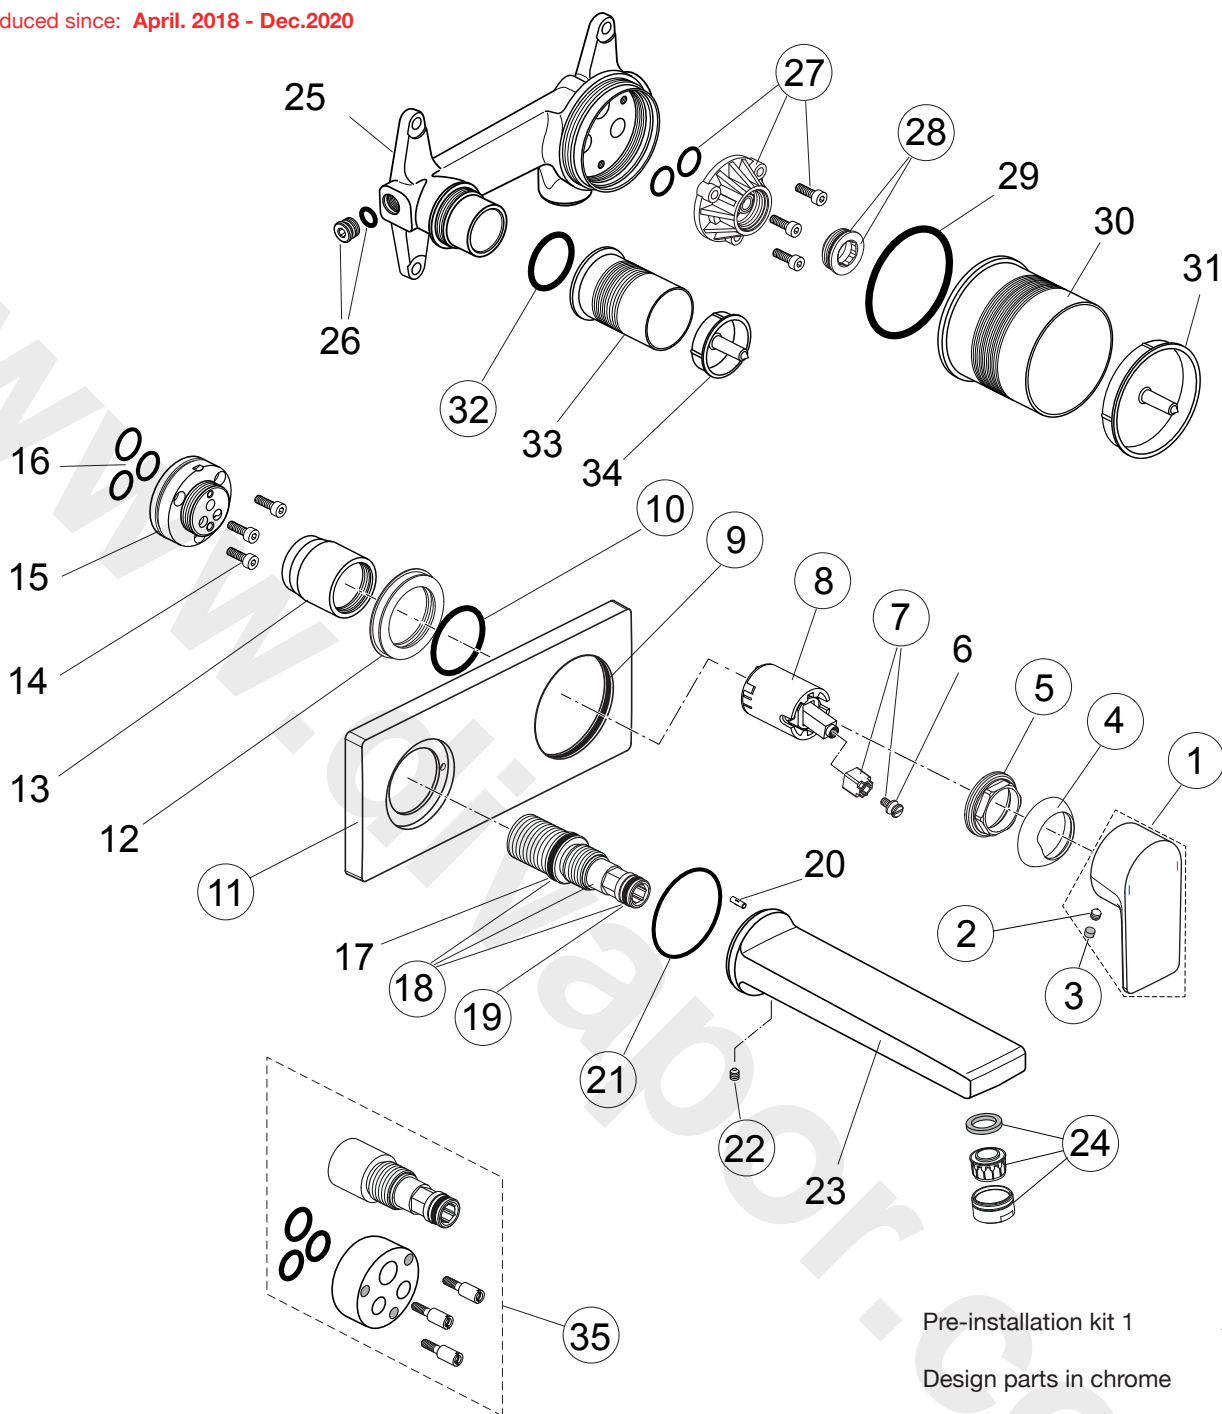

Produced since: April. 2018 - Dec.2020

Pre-installation kit 1 **A5948NU**

Design parts in chrome **A7116AA**

Pos.	Description	Part-Number	Qty.	Pos.	Description	Part-Number	Qty.
1	Lever cpl. marked red/blue	A 861 311 AA	1 Set	19	O - ring Ø 10 x 2	A 963 495 NU	2 pcs
2	Thread pin M5x6 DIN914	A 860 603 NU	1 pcs	20	Groove pin 3x10 DIN1474		
3	Handle cap	A 963 751 NU	1 pcs	21	O - Ring Ø 41 x 1,78	A 961 863 NU	1 pcs
4	Cover cap	A 861 080 AA	1 pcs	22	Thread pin M5x5	A 962 625 NU	3 pcs
5	Clamping nut M36 x 1	B 961 087 NU	1 pcs	23	Spout		
6	Handle srew M4			24	Aerator M24x1-5l/min	B 960 754 AA	1 pcs
7	Handle insert + screw	B 961 086 NU	1 Set	25	Body (built-in)		
8	Cartridge Kerox Ø28 + Pos 6	F 960 855 NU	1 Set	26	Superior block M10x1		
9	O - Ring Ø 53,57 x 3,53	A 962 530 NU*	1 Set	27	Flushing device complete	F 960 881 NU	1 Set
10	O - Ring Ø 40 x 3	H 962 197 NU*	1 Set	28	Plug with o-ring	A 963 548 NU	1 Set
11	Escutcheon	F 960 880 AA	1 pcs	29	O - ring Ø 54 x 2,5		
12	Adapter ring			30	Plaster guard for cartridge		
13	Sleeve			31	Cover for pos. 34		
14	Cylindrical screw M4 x 12			32	O - ring Ø 26 x 2,5	A 860 845 NU	1 pcs
15	Insert			33	Plaster guard for spout		
16	O - ring set			34	Cover for pos. 37		
17	O - ring Ø 19 x 2,5			35	Extension kit 20mm longer	F 960 867 NU	1 Set
18	Connector nipple cpl.	A 861 270 AA	1 Set				