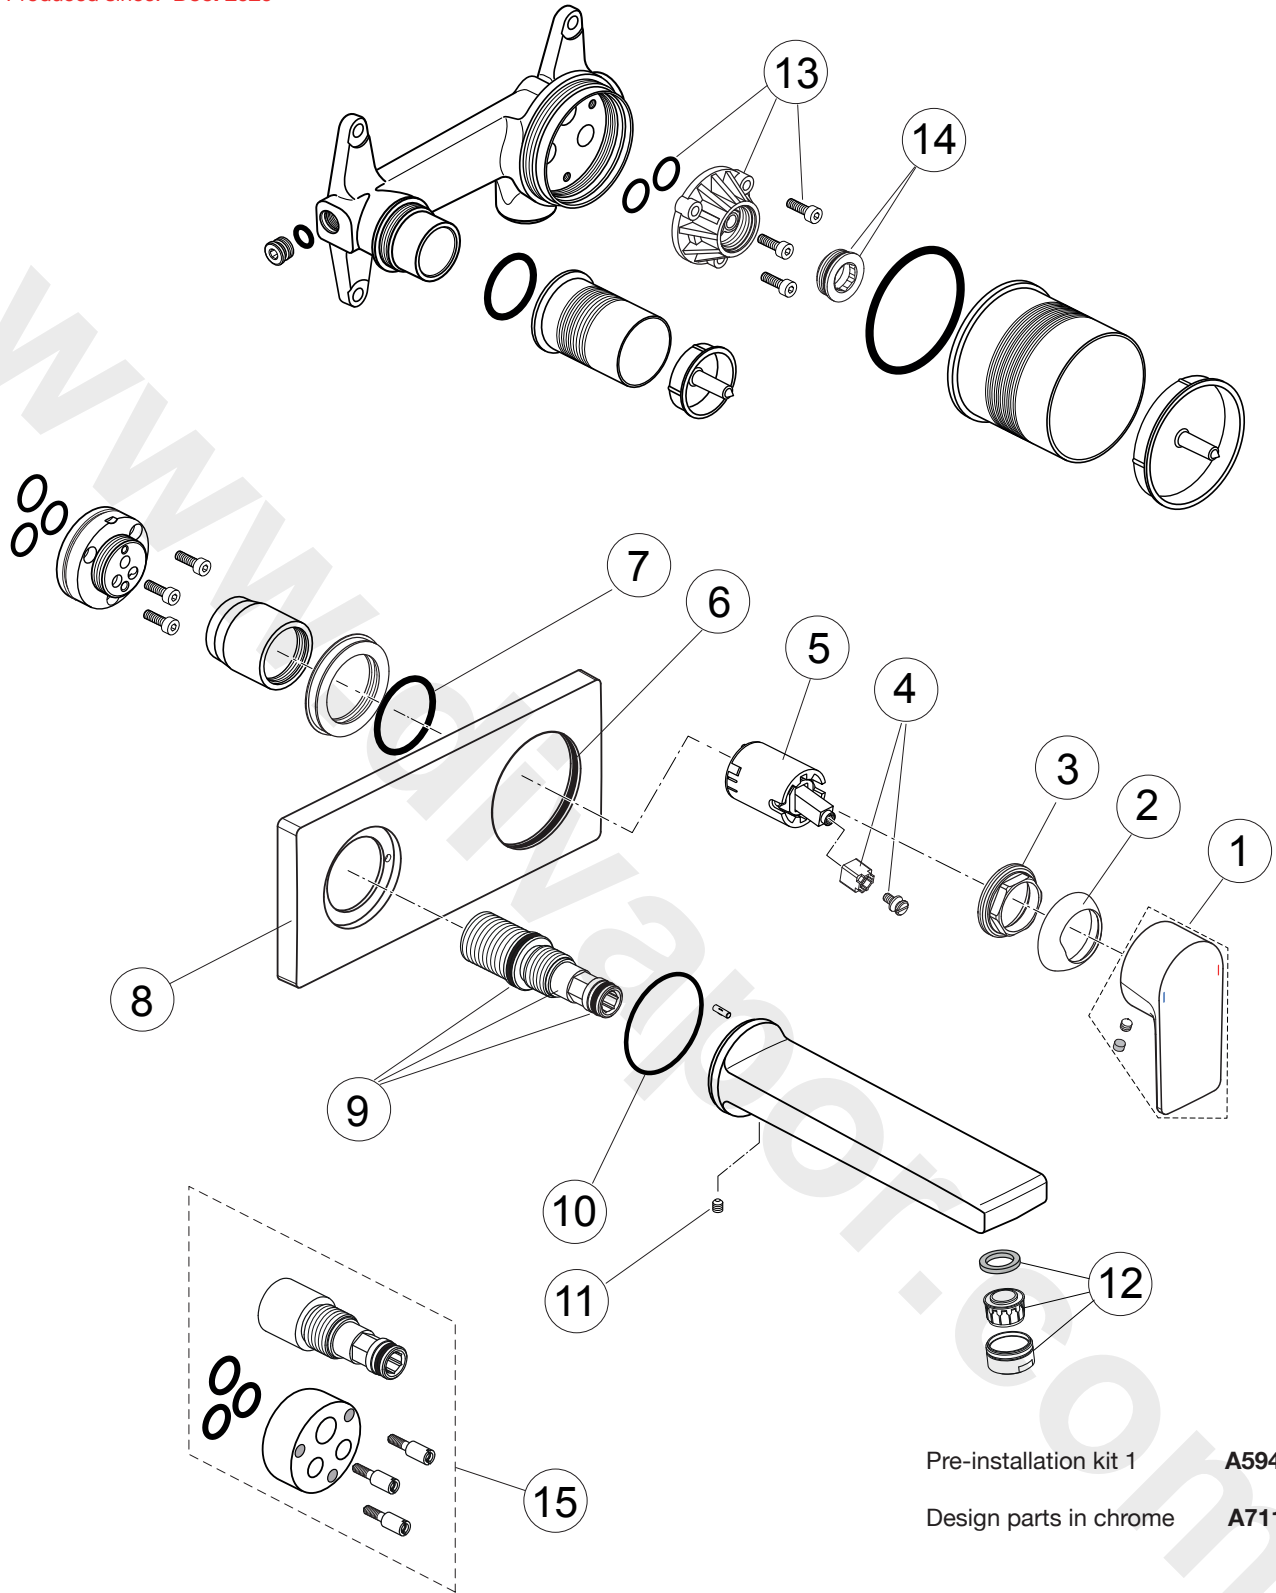

Produced since: Dec. 2020

Pre-installation kit 1 **A5948NU**

Design parts in chrome **A7116AA**

Pos.	Description	Part-Number	Qty.	Pos.	Description	Part-Number	Qty.
1	Lever cpl. marked red/blue	A 861 311 AA	1 Set	11	Thread pin M5x5	A 962 625 NU	3 pcs
2	Cover cap	A 861 080 AA	1 pcs	12	Aerator M24x1-5l/min	B 960 754 AA	1 pcs
3	Clamping nut M36 x 1	B 961 087 NU	1 pcs	13	Flushing device complete	F 960 881 NU	1 Set
4	Handle insert + screw	B 961 086 NU	1 Set	14	Plug with o-ring	A 963 548 NU	1 Set
5	Cartridge Kerox Ø28	F 960 855 NU	1 Set	15	Extension kit 20mm longer	F 960 867 NU	1 Set
6	O - Ring Ø 53,57 x 3,53	A 962 530 NU*	1 Set	<i>*Universal set (not all parts needed)</i>			
7	O - Ring Ø 40 x 3	H 962 197 NU*	1 Set				
8	Escutcheon	F 960 880 AA	1 pcs				
9	Connector nipple cpl.	A 861 270 AA	1 Set				
10	O - Ring Ø 41 x 1,78	A 961 863 NU	1 pcs