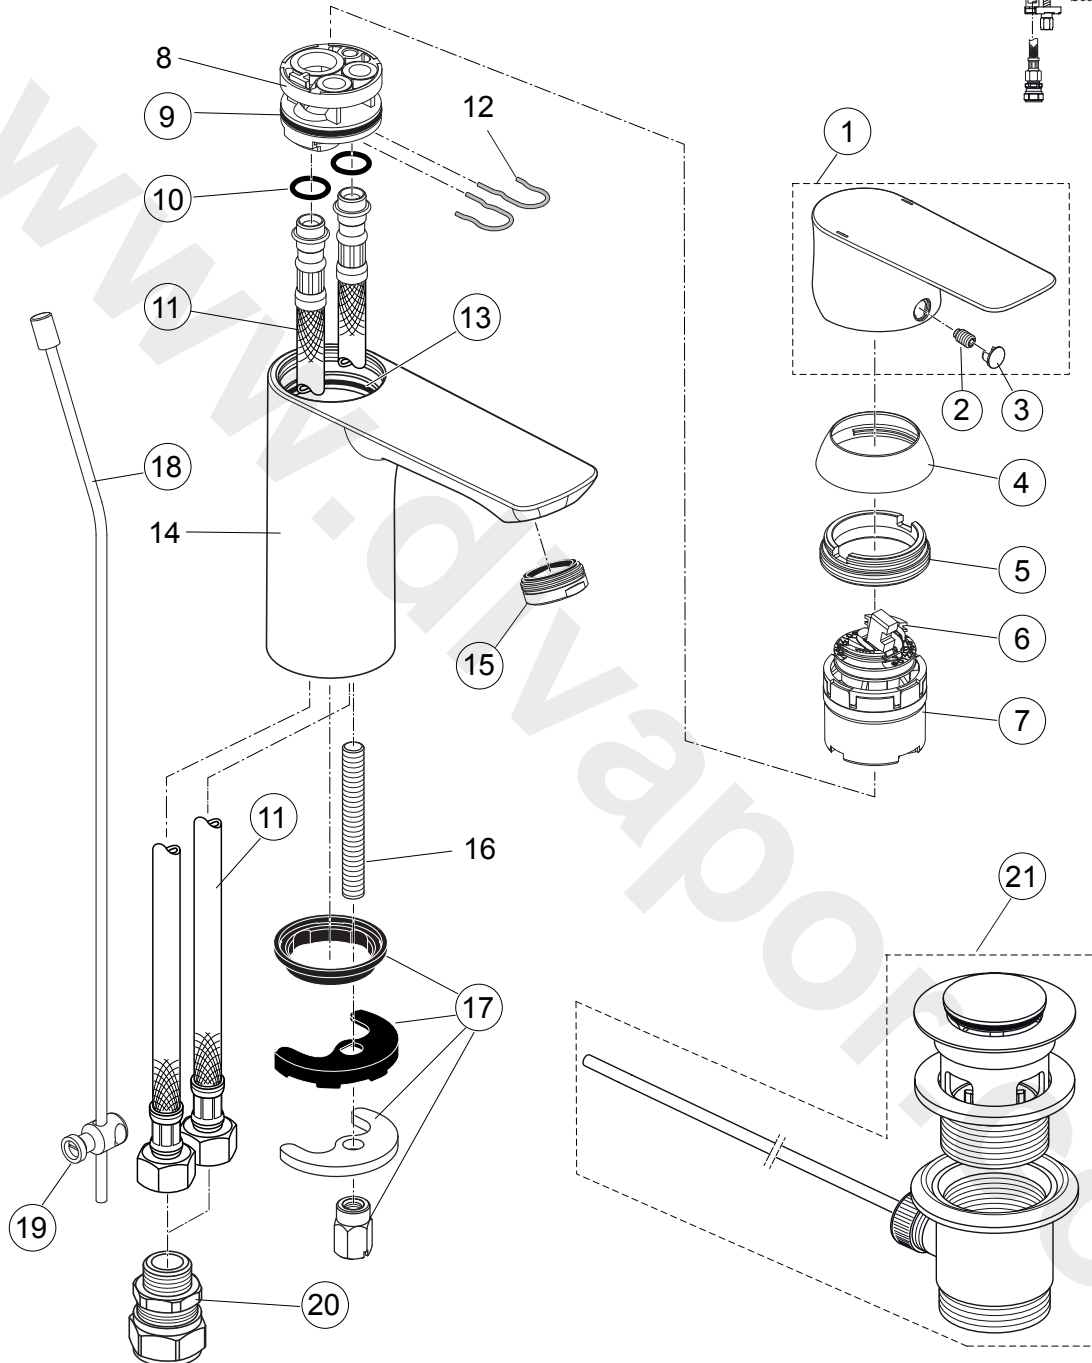

Produced since: **Aug. 2017**

SL basin mixer flex. hose
with pop-up waste
chrome **A7063AA**

without pop-up waste
chrome **A7064AA**

Pos.	Description	Part-Number	Qty.	Pos.	Description	Part-Number	Qty.
1	Lever cpl. w. Logo ISI	A 861 230 AA	1 Set	13	O - Ring Ø 38 x 2,5	E 960 059 NU*	1 Set
2	Thread pin M5x5 DIN916	A 963 309 NU	1 Set	14	Body		
3	Handle plug	A 860 473 AA	1 pcs	15	Aerator M24x1 - 5ltr/min	B 961 383 AA	1 pcs
4	Cover cap	B 961 373 AA	1 pcs		Aerator M24x1 full flow	A 961 625 AA	1 pcs
5	Thread ring M36x1 + Key	B 961 374 NU	1 pcs	16	Bolt M8x63		
6	Hot limit stop	A 861 181 NU	1 pcs	17	Fixation kit	A 964 520 NU*	1 Set
7	Cartridge Ø38 + Pos.13,+ Key	A 861 156 NU*	1 Set	18	Lift rod cpl. + Pos. 19	A 861 210 AA	1 Set
8	Manifold			19	Bracket	A 961 172 NU	1 pcs
9	O - Ring Ø 34 x 2	A 960 183 NU	2 pcs	20	Connector G3/8 D15	B 960 845 NU	2 pcs
10	O - Ring Ø 9,5 x 2,5	F 961 122 NU	3 pcs	21	Pop-up waste complete	B 960 853 AA	1 Set
11	Flex. hose Ø10,5-G3/8-445	A 962 359 NU	1 pcs				
12	Clip						

*Universal set (not all parts needed)