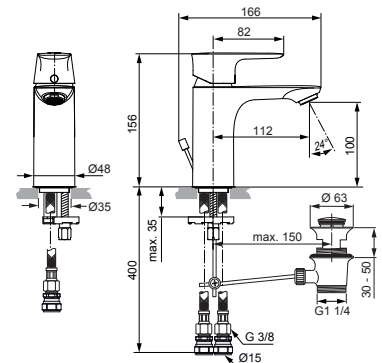

Produced since: **Aug. 2017**

SL basin mixer flex. hose
with pop-up waste
chrome **A7063AA**

without pop-up waste
chrome **A7064AA**

Pos.	Description	Part-Number	Qty.	Pos.	Description	Part-Number	Qty.
1	Lever cpl. w. Logo ISI	A 861 230 AA	1 Set	13	O - Ring Ø 38 x 2,5	E 960 059 NU*	1 Set
2	Thread pin M5x5 DIN916	A 963 309 NU	1 Set	14	Body		
3	Handle plug	A 860 473 AA	1 pcs	15	Aerator M24x1 - 5ltr/min	B 961 383 AA	1 pcs
4	Cover cap	B 961 373 AA	1 pcs		Aerator M24x1 full flow	A 961 625 AA	1 pcs
5	Thread ring M36x1 + Key	B 961 374 NU	1 pcs	16	Bolt M8x63		
6	Hot limit stop	A 861 181 NU	1 pcs	17	Fixation kit	A 964 520 NU*	1 Set
7	Cartridge Ø38 + Pos.13,+ Key	A 861 156 NU*	1 Set	18	Lift rod cpl. + Pos. 19	A 861 210 AA	1 Set
8	Manifold			19	Bracket	A 961 172 NU	1 pcs
9	O - Ring Ø 34 x 2	A 960 183 NU	2 pcs	20	Connector G3/8 D15	B 960 845 NU	2 pcs
10	O - Ring Ø 9,5 x 2,5	F 961 122 NU	3 pcs	21	Pop-up waste complete	B 960 853 AA	1 Set
11	Flex. hose Ø10,5-G3/8-445	A 962 359 NU	1 pcs				
12	Clip						

*Universal set (not all parts needed)