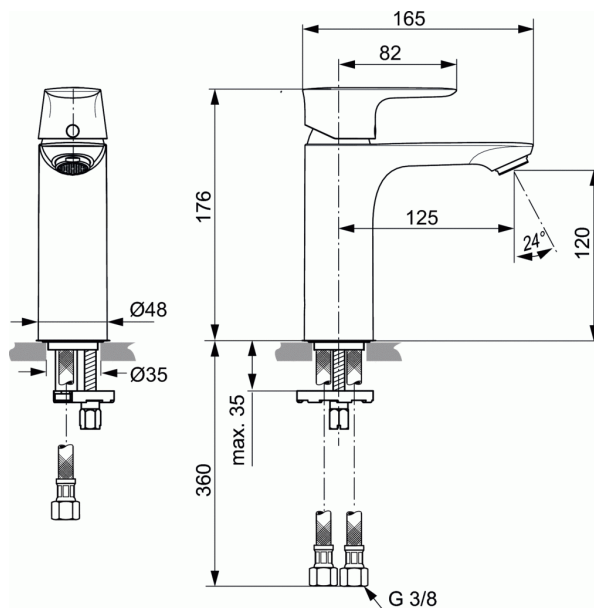

## One-hole basin mixer Grande, project

### One-hole basin mixer Grande, project

One-hole basin mixer Grande, project

Brass cast body Ø48 mm

Metal handle with red and blue colour indication - printed on handle

Front handle fixation, chromed button

Aerator Perlator M24x1 with 5 l/min flow rate limiter

38 mm cartridge FirmaFlow® with hot water limiter

Flexible hoses PEX G3/8"

Easy-Fix fixation with centering & sealing ring

Noise class 1

Finishes:

- technology electroplating (AA)