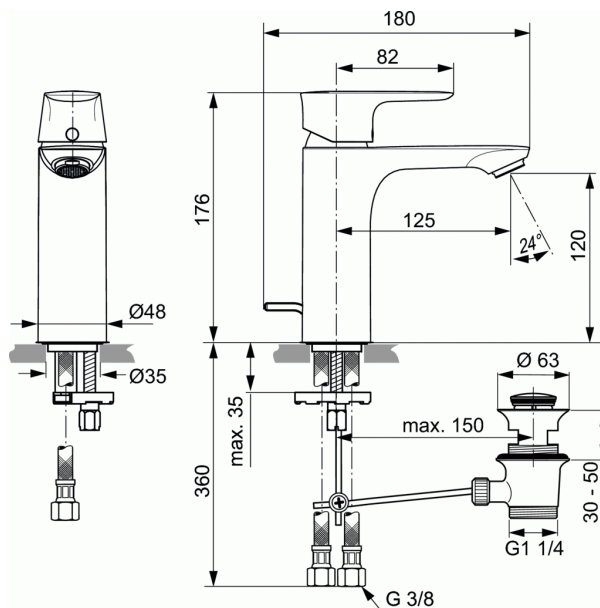

## One-hole basin mixer Grande, project

### One-hole basin mixer Grande, project

One-hole basin mixer Grande, project

Brass cast body Ø48 mm

Metal handle with red and blue colour indication - printed on handle

Front handle fixation, chromed button

Aerator Perlator M24x1 with 5 l/min flow rate limiter

38 mm cartridge FirmaFlow® with hot water limiter

Flexible hoses PEX G3/8"

Easy-Fix fixation with centering & sealing ring

Metal pop-up waste

Noise class 1