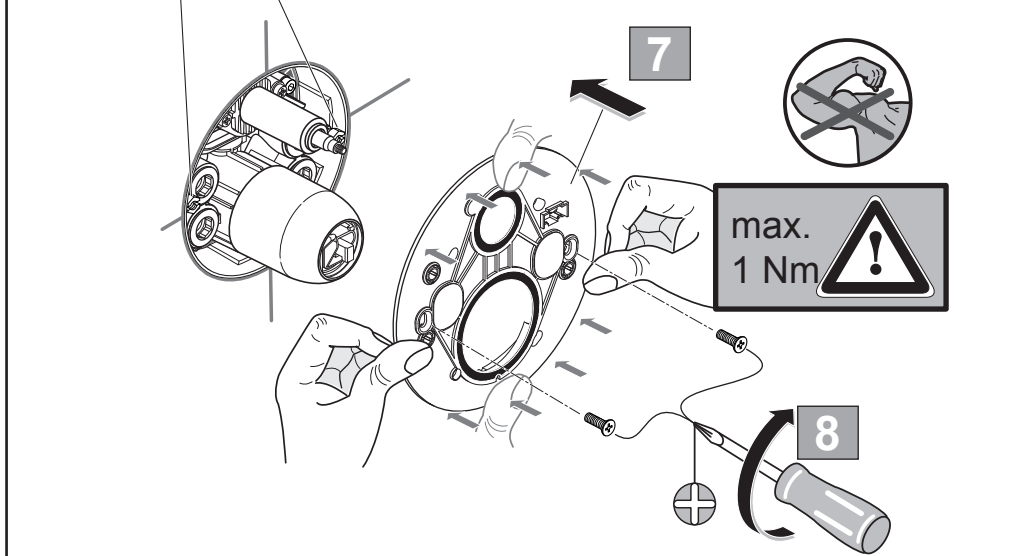

Pressure Gauge	P bar	0,5	MAX. 10	5	Thumbs up	Q (3 bar)
Thermometer	T °C		MAX. 80	65	40	Thumbs up
						l/min
						23