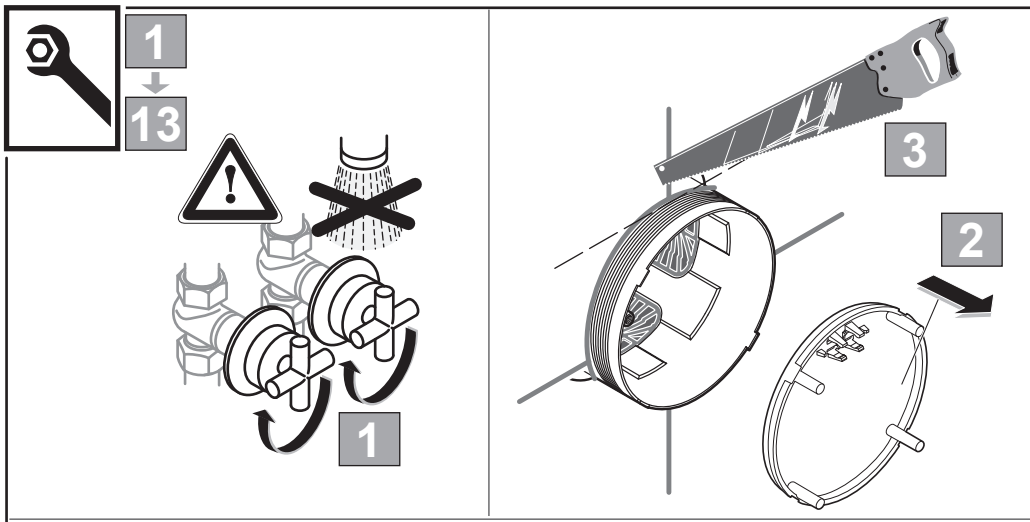

Pressure Gauge	Thermometer	Snowflake	0	1	2	3	4	5	6	7	8	9	
			°C	°C	°C	°C	°C	°C	°C	°C	°C	°C	°C
0,3 MPa 3 bar	50°C	16°C	49,5	49,5	48	46	42,5	41	37	33,5	31	28	
	65°C	16°C	65	65	63,5	60,5	57	53,5	49	44,5	39	34,5	
	81°C	16°C	81	81	78,5	73	69	63,5	56	49	42,5	36