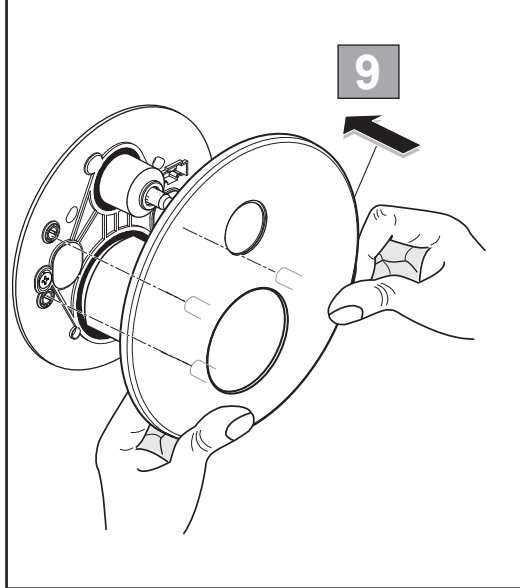

Pressure Gauge	P bar	0,5	MAX. 10	5	Thumbs up	Q (3 bar)
Thermometer	T °C		MAX. 80	65	40	Thumbs up
						l/min
						23