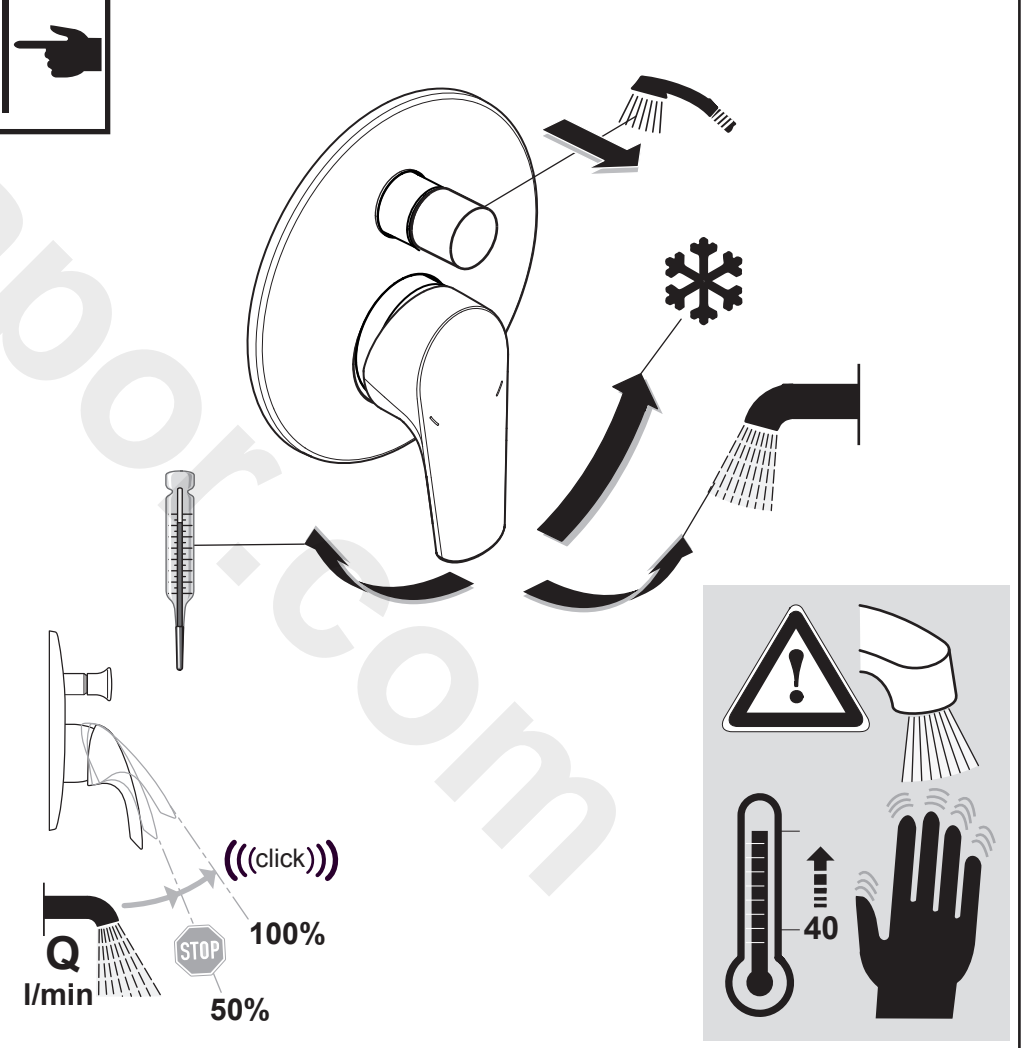

Pressure Gauge	P bar	0,5	MAX. 10	5	Thumbs up	Q (3 bar)
Thermometer	T °C		MAX. 80	65	40	Thumbs up
						l/min
						23