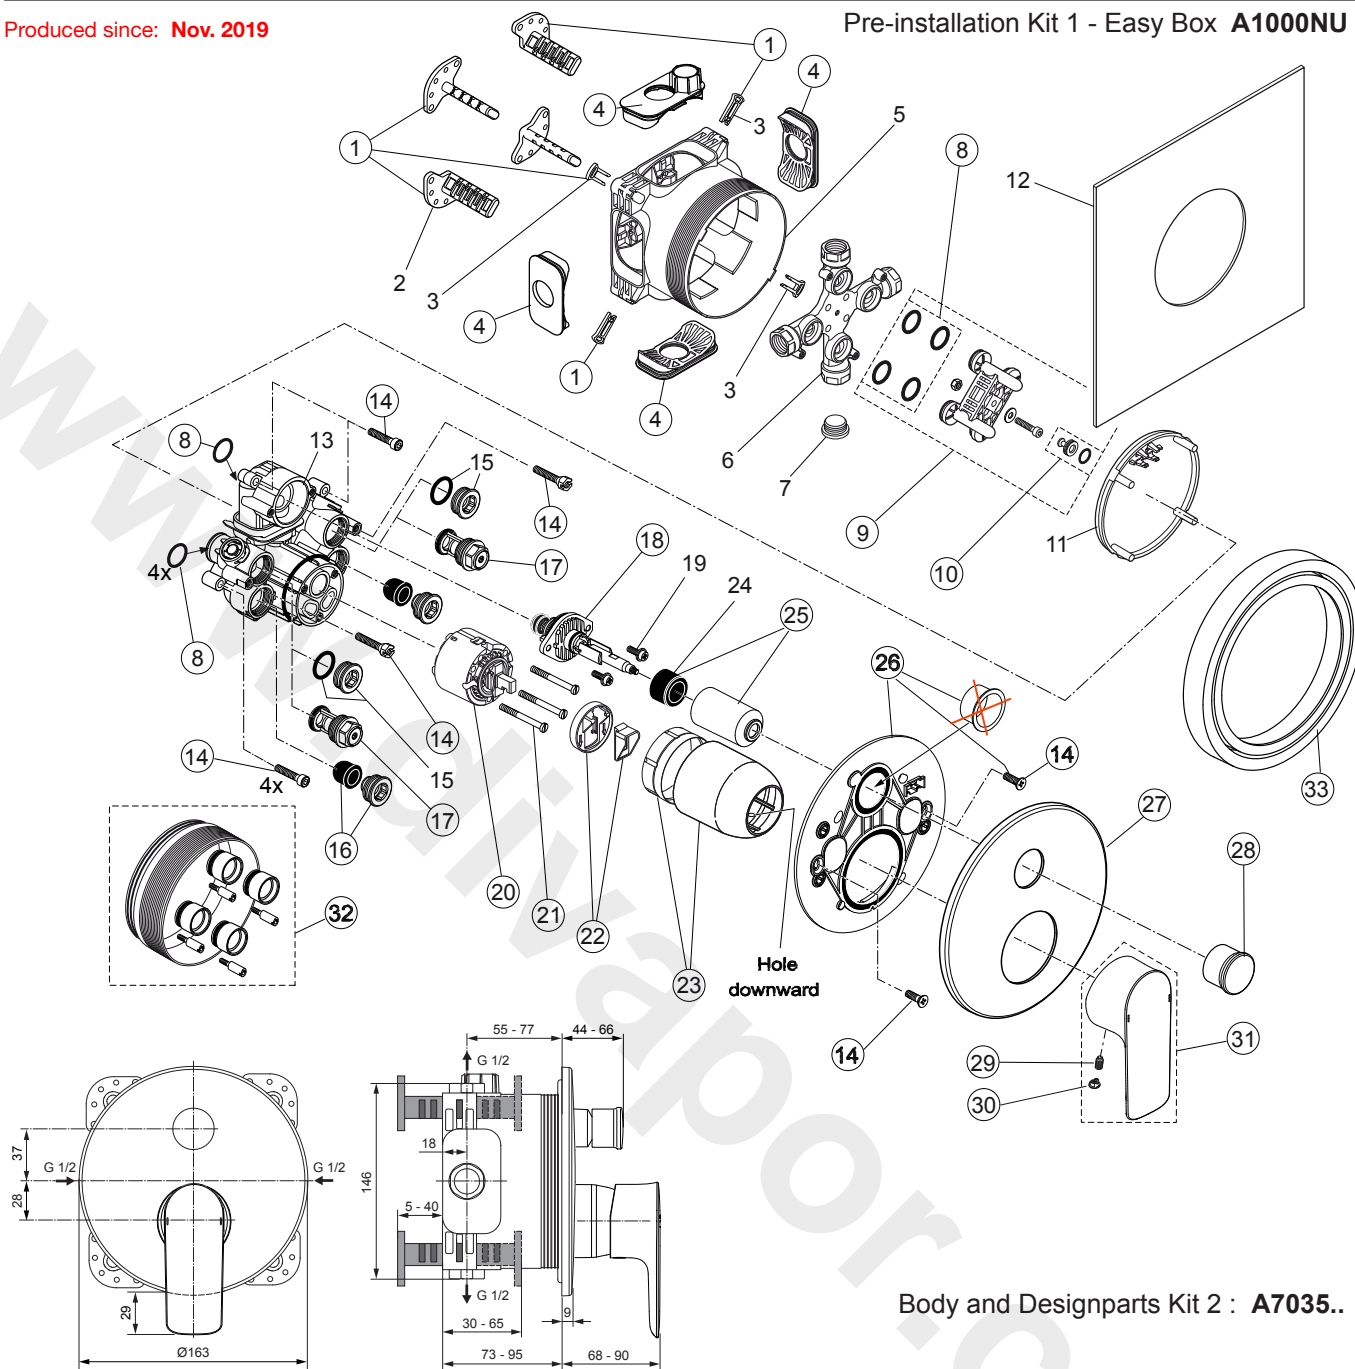

Connect Air A7035..

Ideal Standard

Produced since: Nov. 2019

Pre-installation Kit 1 - Easy Box **A1000NU**

Body and Designparts Kit 2 : **A7035..**

Replace **XX** with the appropriate finish code

Chrome = AA Silver Storm = GN Gold = A2 Magnetic Grey = A5

Example spare part order:

A 960 893 AA in Chrome

Pos.	Description	Part-Number	Qty.	Pos.	Description	Part-Number	Qty.
1	Install. depth adjust. + pos.3	A 963 131 NU	1 Set	19	Screw M4x12		
2	Depth adjustment device			20	Cartridge with pos.22	A 960 500 NU	1 Set
3	Adjustment lock (contained in pos. 1)			21	Cylindrical screw M4x41,7	A 963 335 NU	3 pcs
4	Side sealing	A 963 132 NU	1 Set	22	ECO-kit	A 860 700 NU	1 Set
5	Built-in box			23	Cover + clamping + O-ring	A 960 893 XX	1 Set
6	Multi-way body			24	Adapter rubber		
7	Plug G1/2			25	Cover / Cap for diverter	A 860 902 XX	1 pcs
8	O-ring Ø 17 x 2,5	A 963 143 NU	1 Set	26	Escutcheon holder cpl.	A 860 897 NU	1 Set
9	Flushing device cpl.	A 963 146 NU	1 Set	27	Escutcheon B/S w. Logo	A 861 409 XX	1 pcs
10	Plug with o-ring Ø 12x1,5	A 963 147 NU	1 Set	28	Pull knob	A 860 901 XX	1 pcs
11	Cover for built-in box			29	Thread pin M5x10 DIN915	A 963 309 NU	1 pcs
12	Sealing fleece			30	Cap for handle	A 861 406 NU*	1 Set
13	Body Single lever			31	Lever cpl.	A 861 408 XX	1 Set
14	Screw set complete	A 960 890 NU*	1 Set	32	Extension kit 20mm	A 960 704 NU	1 Set
15	Plug with o-ring				Extension kit 40mm	A 962 476 NU	1 Set
16	Low noise insert	A 960 891 NU	1 pcs	33	Distanzframe 20mm	A 6677 XX	1 Set
17	Stop valve	A 960 706 NU	2 pcs				
18	Diverter complete	A 963 443 NU	1 pcs				

*Universal set (not all parts needed)