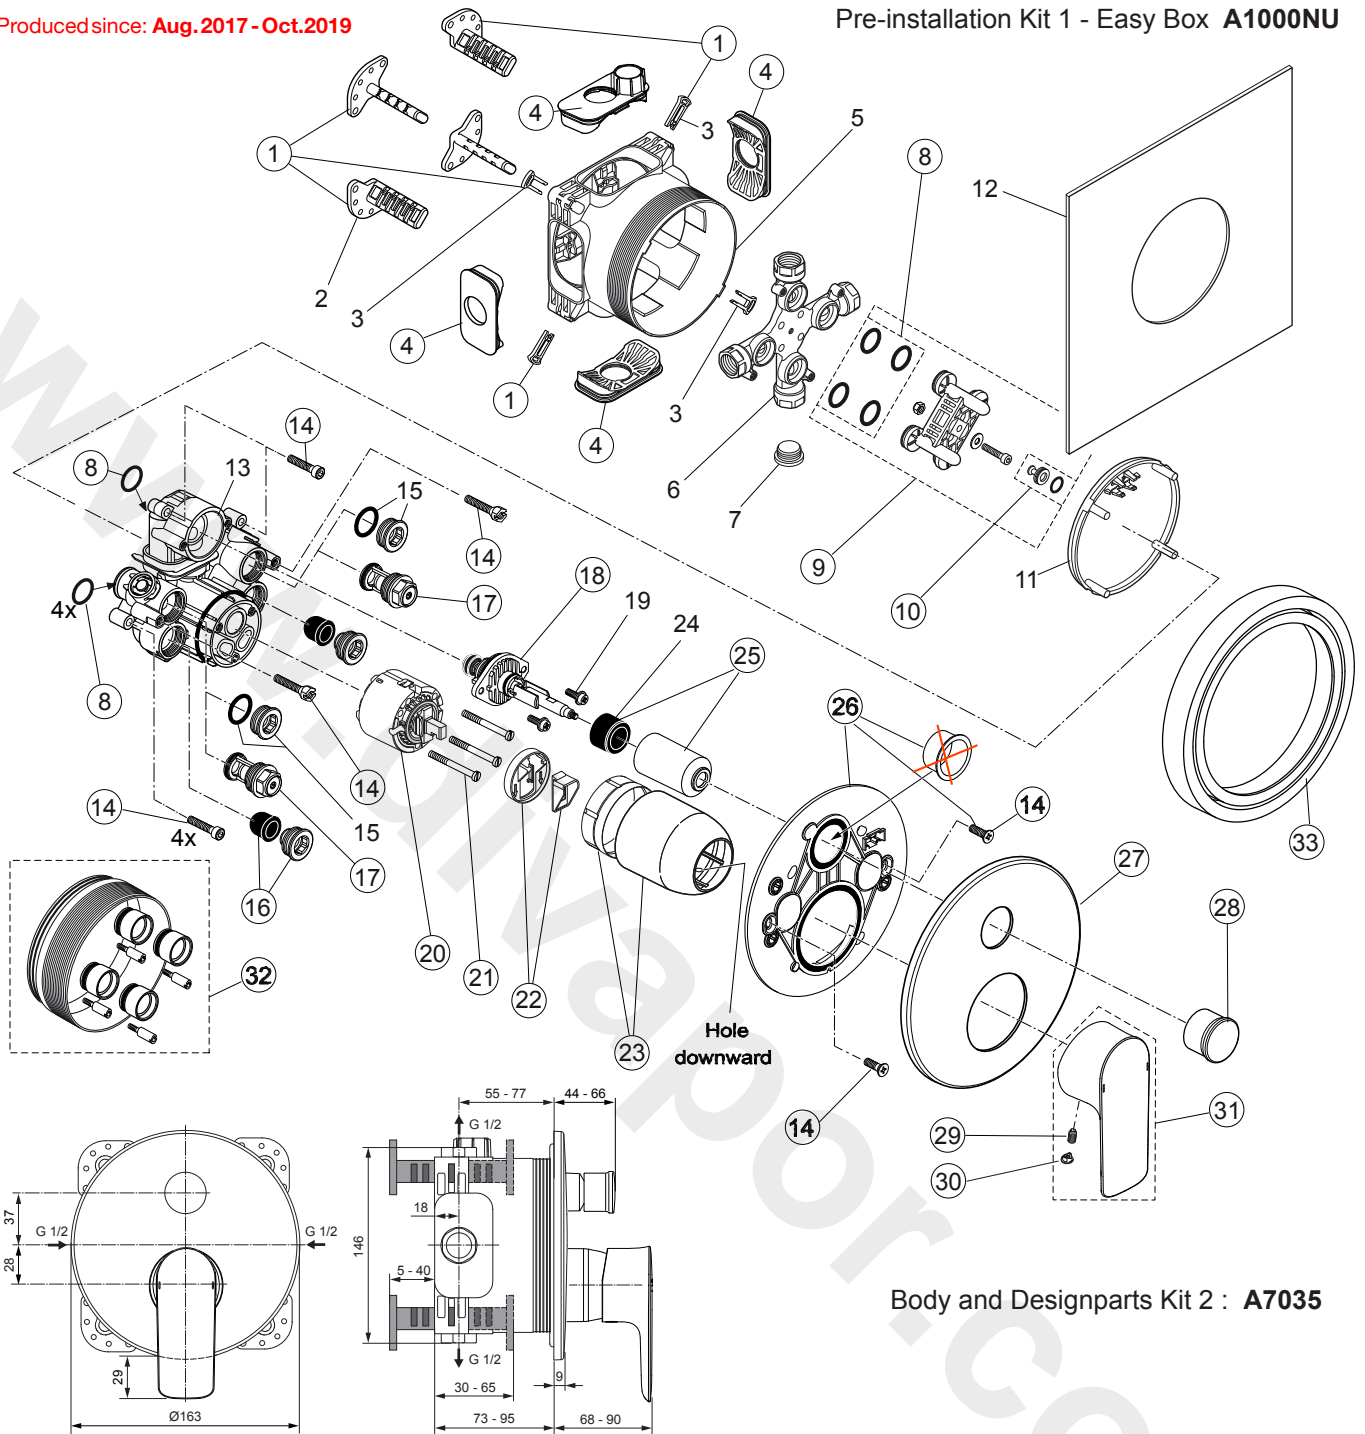

Produced since: **Aug.2017 - Oct.2019**

Pre-installation Kit 1 - Easy Box **A1000NU**

Body and Designparts Kit 2 : **A7035**

Pos.	Description	Part-Number	Qty.	Pos.	Description	Part-Number	Qty.
1	Install. depth adjust. + pos.3	A 963 131 NU	1 Set	19	Screw M4x12		
2	Depth adjustment device			20	Cartridge with pos.22	A 960 500 NU	1 Set
3	Adjustment lock (contained in pos. 1)			21	Cylindrical screw M4x41,7	A 963 335 NU	3 pcs
4	Side sealing	A 963 132 NU	1 Set	22	ECO-kit	A 860 700 NU	1 Set
5	Built-in box			23	Cover + clamping + O-ring	A 960 893 AA	1 Set
6	Multi-way body			24	Adapter rubber		
7	Plug G1/2			25	Cover / Cap for diverter	A 860 902 AA	1 pcs
8	O-ring Ø 17 x 2,5	A 963 143 NU	1 Set	26	Escutcheon holder cpl.	A 860 897 NU	1 Set
9	Flushing device cpl.	A 963 146 NU	1 Set	27	Escutcheon B/S	A 860 945 AA	1 pcs
10	Plug with o-ring Ø 12x1,5	A 963 147 NU	1 Set	28	Pull knob	A 860 901 AA	1 pcs
11	Cover for built-in box			29	Thread pin M5x10 DIN915	A 963 309 NU	1 pcs
12	Sealing fleece			30	Cap for handle	B 960 473 AA	1 pcs
13	Body Single lever			31	Lever cpl. w. Logo ISI	A 861 236 AA	1 Set
14	Screw set complete	A 960 890 NU*	1 Set	32	Extension kit 20mm	A 960 704 NU	1 Set
15	Plug with o-ring				Extension kit 40mm	A 962 476 NU	1 Set
16	Low noise insert	A 960 891 NU	1 pcs	33	Distanzframe 20mm	A 6677 AA	1 Set
17	Stop valve	A 960 706 NU	2 pcs				
18	Diverter complete	A 963 443 NU	1 pcs				

*Universal set (not all parts needed)