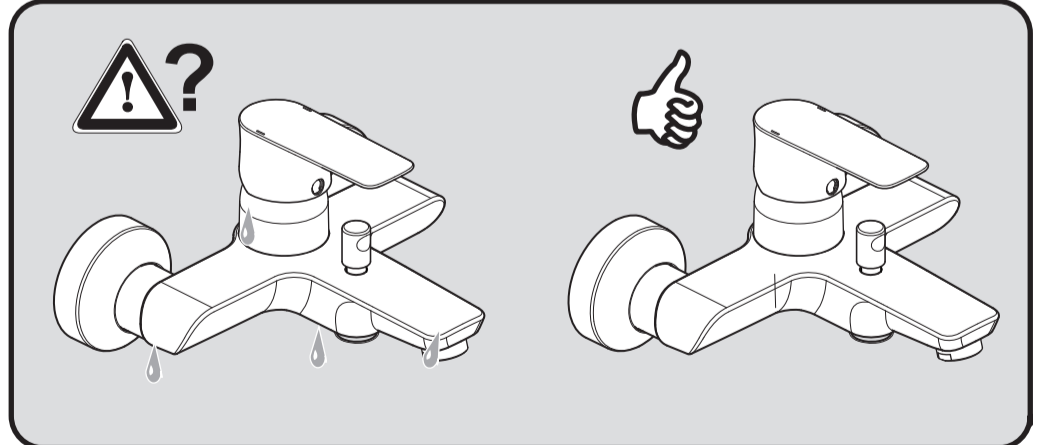

CONNECT AIR

A 7033 .. A 7056 ..

1117 / A 868 369
 (+ A 865 612)
 Made in Germany

A7033

A7056

Ideal Standard International NV
 Corporate Village - Gent Building
 Da Vincilaan 2
 1935 Zaventem
 Belgium

www.idealstandardinternational.com