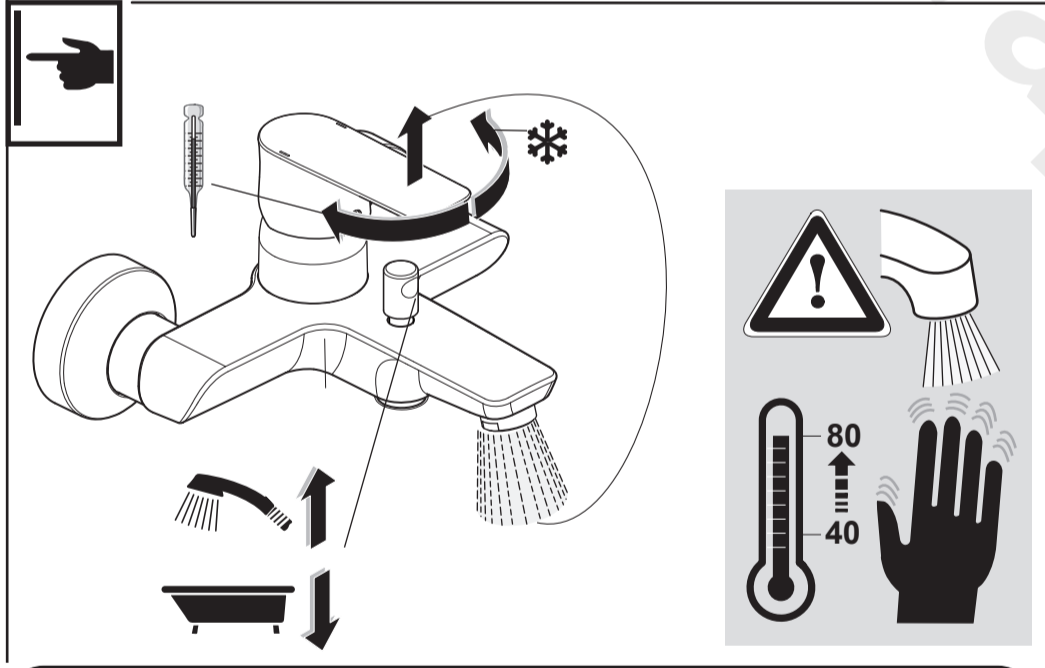

CONNECT AIR

A 7033 .. A 7056 ..

1117 / A 868 369
 (+ A 865 612)
 Made in Germany

A7033

A7056

Ideal Standard International NV
 Corporate Village - Gent Building
 Da Vincilaan 2
 1935 Zaventem
 Belgium

www.idealstandardinternational.com