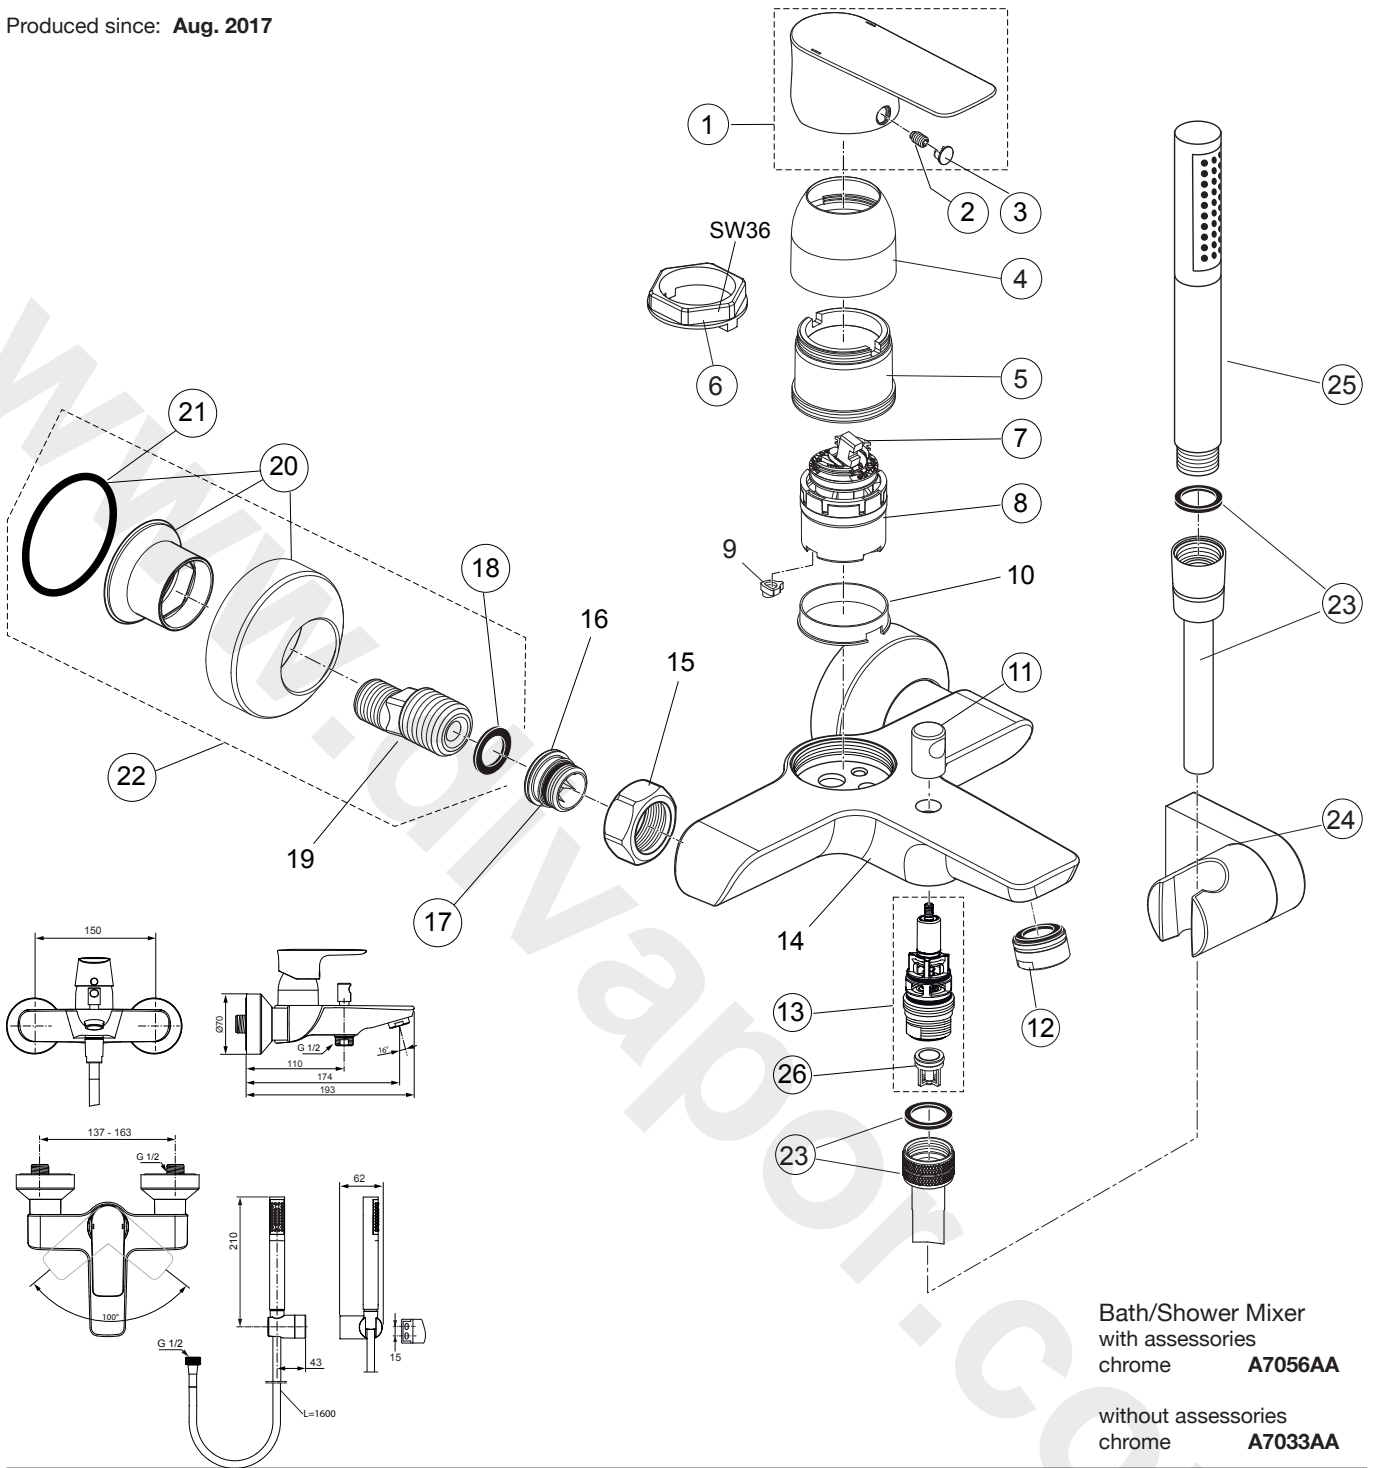

Connect Air A7033.. A7056..

Produced since: Aug. 2017

Pos.	Description	Part-Number	Qty.	Pos.	Description	Part-Number	Qty.
1	Lever cpl. w. Logo ISI	A 861 230 AA	1 Set	18	Fibre / Filter Ø24x15x2,4	A 963 909 NU	2 pcs
2	Thread pin M5x5 DIN916	A 963 309 NU	1 Set	13	O-ring Ø 13 x 2,5	A 962 728 NU	1 pcs
3	Handle plug	B 960 473 AA	1 pcs	14	Spout		
4	Cover cap	B 961 386 AA	1 pcs	15	Nipple for spout		
5	Thread ring + Pos. 6 + 10	B 961 387 NU	1 Set	16	Slide bush	A 861 103 NU	1 pcs
6	Key for pos. 5	B 960 650 NU	1 pcs	17	Thread pin M5x10 Din915	A 861 141 NU	1 pcs
7	Hot limit stop	A 861 181 NU	1 pcs	18	Body		
8	Cartridge Ø38 + Pos. 6 + 9	A 861 156 NU*	1 Set	19	S-connector with low noise insert		
9	Pin (contained in Pos. 8)			20	Escutcheon cpl.	B 960 365 AA	2 Set
10	Support ring (contained in Pos. 5)			21	O-ring Ø 53,5 x 5	A 963 840 NU	1 pcs
11	Pull knob	B 960 486 AA	1 pcs	22	S-connector w. Escutcheon	B 960 647 AA	2 Set
12	Aerator	A 963 181 NU	1 pcs	23	Shower hose 1600mm	A 3330 AA	1 pcs
13	Diverter complete	A 860 780 AA	1 pcs	24	Handshower holder	B 960 925 AA	1 pcs
14	Body			25	Handspray	A 960 333 AA	1 pcs
15	Coupling nut G3/4			26	Non-return valve	A 960 944 NU	2 pcs
16	Seat M19x1,5 left thread						
17	O - ring Ø 15,6 x 1,78	A 961 182 NU	1 pcs				

*Universal set (not all parts needed)

Connect Air