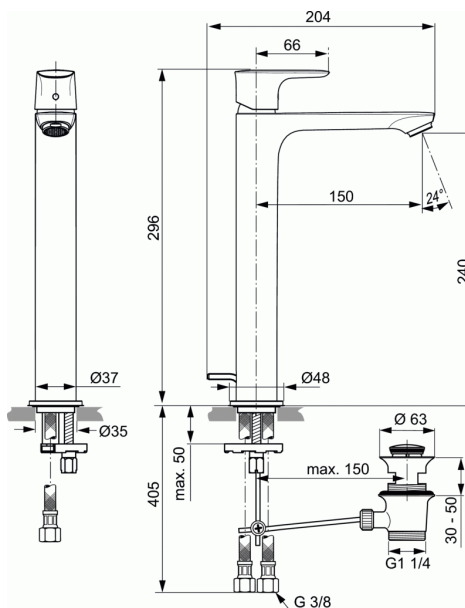

CONNECT AIR

One-hole Vessel basin mixer, slim

One-hole Vessel basin mixer, slim

Brass cast vessel slim body

Metal handle with red and blue colour indication - printed on handle

Aerator Perlator M24x1 with 5 l/min flow rate limiter

25 mm cartridge

Metal pop-up waste

Flexible hoses PEX G3/8"

Easy-Fix fixation with centering & sealing ring

Noise class 1

Finishes:

- technology electroplating (AA)

- technology PVD (GN, A2, A5) - available in August 2020