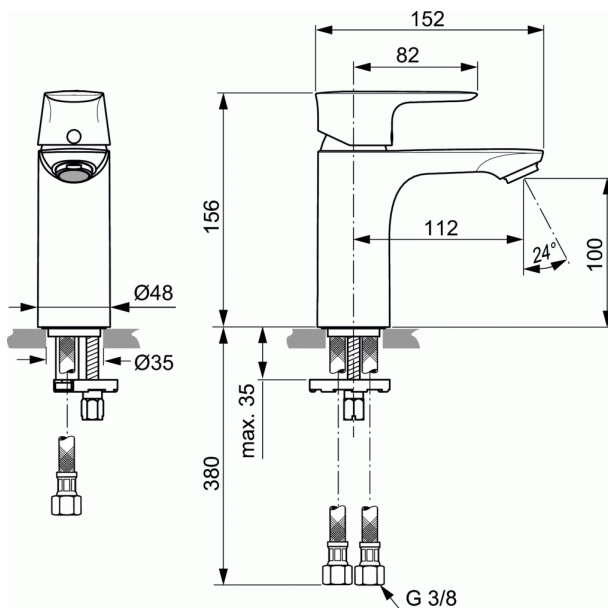

CONNECT AIR

One-hole basin mixer, project

One-hole basin mixer, project

One-hole basin mixer, project

Brass cast body Ø48 mm

Metal handle with red and blue colour indication - printed on handle

Front handle fixation, chromed button

Aerator Perlator M24x1 with 5 l/min flow rate limiter

38 mm cartridge FirmaFlow® with hot water limiter

Flexible hoses PEX G3/8"

Easy-Fix fixation with centering & sealing ring

Noise class 1

Finishes:

- technology electroplating (AA)

- technology PVD (GN, A2, A5)

Comply with EN817

FINISHES*

* AA = Chrome, GN = Silver Storm, A2 = Brushed Gold, A5 = Magnetic Grey

KEY FEATURES & BENEFITS