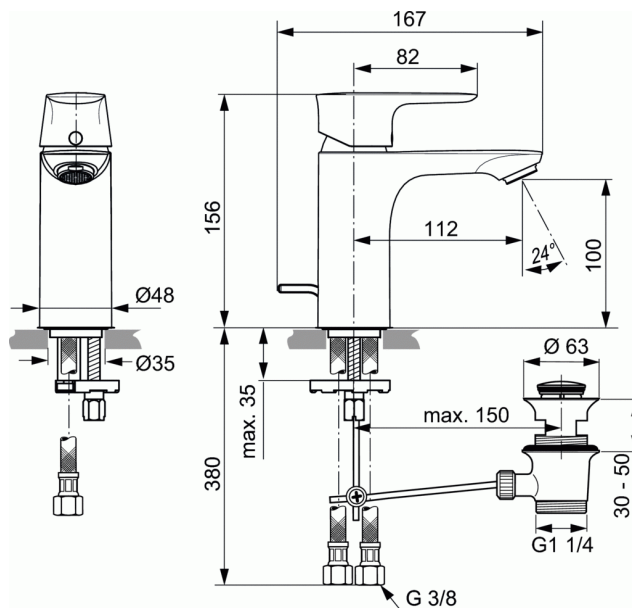

## One-hole basin mixer, project

### One-hole basin mixer, project

One-hole basin mixer, project

Brass cast body Ø48 mm

Metal handle with red and blue colour indication - printed on handle

Front handle fixation, chromed button

Aerator Perlator M24x1 with 5 l/min flow rate limiter

38 mm cartridge FirmaFlow® with hot water limiter

Flexible hoses PEX G3/8"

Easy-Fix fixation with centering & sealing ring

Metal pop-up waste

Noise class 1

Finishes:

- technology electroplating (AA)

- technology PVD (GN, A2, A5)