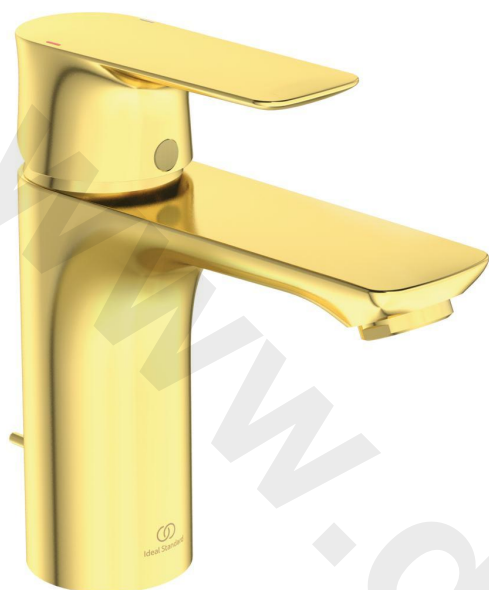

## One-hole basin mixer, project

### One-hole basin mixer, project

One-hole basin mixer, project

Brass cast body Ø48 mm

Metal handle with red and blue colour indication - printed on handle

Front handle fixation, chromed button

Aerator Perlator M24x1 with 5 l/min flow rate limiter

38 mm cartridge FirmaFlow® with hot water limiter

Flexible hoses PEX G3/8"

Easy-Fix fixation with centering & sealing ring

Metal pop-up waste

Noise class 1

Finishes:

- technology electroplating (AA)

- technology PVD (GN, A2, A5)