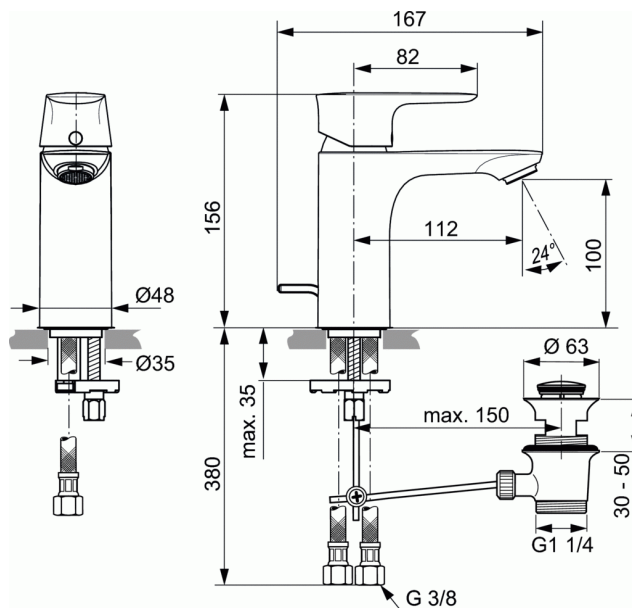

CONNECT AIR

One-hole basin mixer, project

One-hole basin mixer, project

One-hole basin mixer, project

Brass cast body Ø48 mm

Metal handle with red and blue colour indication - printed on handle

Front handle fixation, chromed button

Aerator Perlator M24x1 with 5 l/min flow rate limiter

38 mm cartridge FirmaFlow® with hot water limiter

Flexible hoses PEX G3/8"

Easy-Fix fixation with centering & sealing ring

Metal pop-up waste

Noise class 1