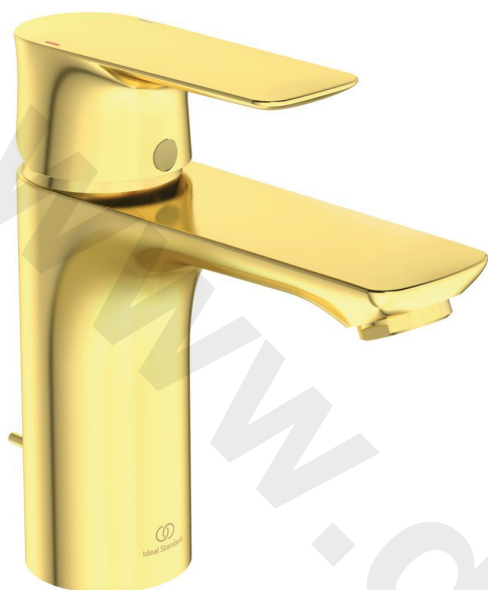

CONNECT AIR

One-hole basin mixer, project

One-hole basin mixer, project

One-hole basin mixer, project

Brass cast body Ø48 mm

Metal handle with red and blue colour indication - printed on handle

Front handle fixation, chromed button

Aerator Perlator M24x1 with 5 l/min flow rate limiter

38 mm cartridge FirmaFlow® with hot water limiter

Flexible hoses PEX G3/8"

Easy-Fix fixation with centering & sealing ring

Metal pop-up waste

Noise class 1

Finishes:

- technology electroplating (AA)

- technology PVD (GN, A2, A5)

Comply with EN817

FINISHES*

AA

GN

A2

A5

* AA = Chrome, GN = Silver Storm, A2 = Brushed Gold, A5 = Magnetic Grey

KEY FEATURES & BENEFITS