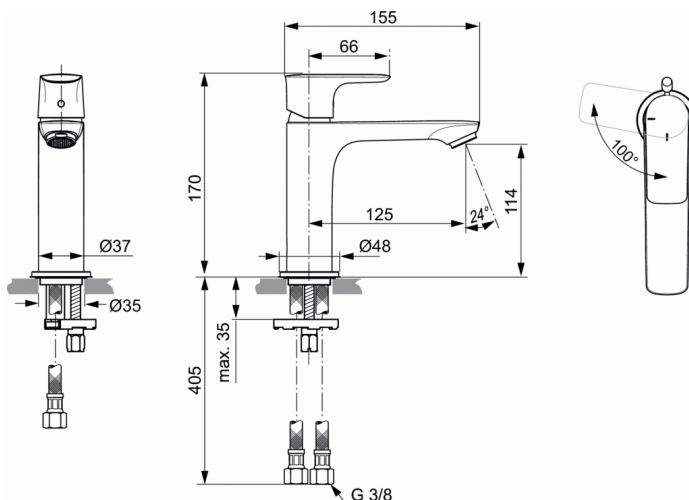

CONNECT AIR

One-hole basin mixer Grande BlueStart®, slim

One-hole basin mixer Grande BlueStart®, slim

Brass cast slim body Ø37 mm

Metal handle with red and blue colour indication - printed on handle

Cold start indication

BlueStart® technology

Aerator Perlator M24x1 with 5 l/min flow rate limiter

25 mm cartridge

Flexible hoses PEX G3/8"

Easy-Fix fixation with centering & sealing ring

Noise class 1

Finishes:

- technology electroplating (AA)