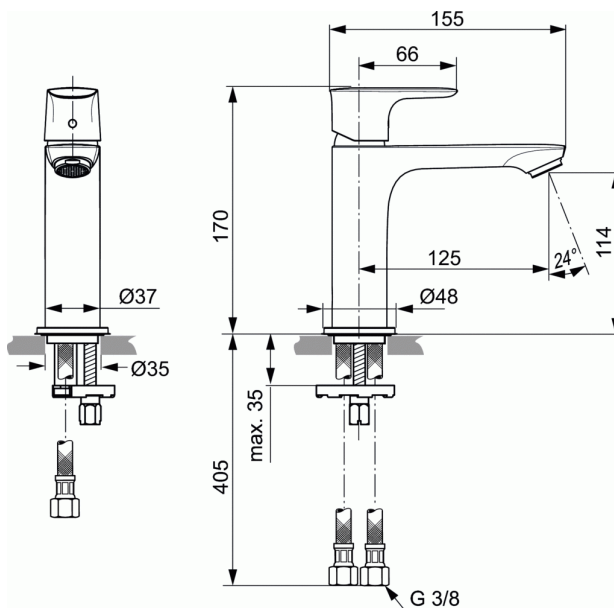

## One-hole basin mixer Grande, slim

### One-hole basin mixer Grande, slim

Brass cast slim body Ø37 mm

Metal handle with red and blue colour indication - printed on handle

Aerator Perlator M24x1 with 5 l/min flow rate limiter

25 mm cartridge

Flexible hoses PEX G3/8"

Easy-Fix fixation with centering & sealing ring

Noise class 1

Finishes:

- technology electroplating (AA)

- technology PVD (GN, A2, A5) - available in August 2020

Comply with EN817