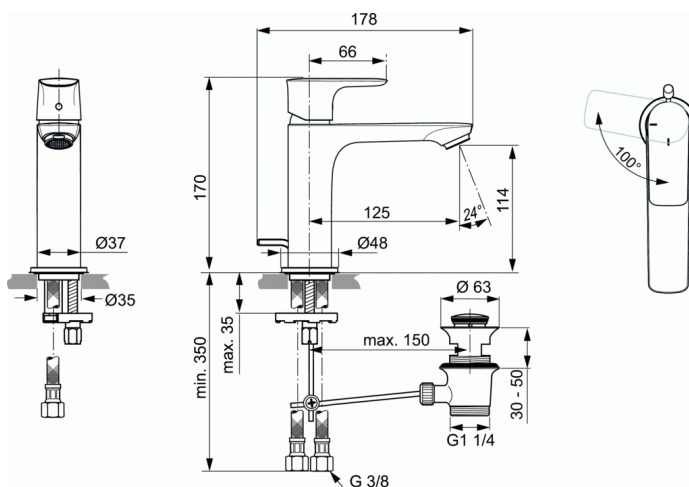

CONNECT AIR

One-hole basin mixer Grande BlueStart®, slim

One-hole basin mixer Grande BlueStart®, slim

One-hole basin mixer Grande BlueStart®, slim

Brass cast slim body Ø37 mm

Metal handle with red and blue colour indication - printed on handle

Metal pop-up waste

Cold start indication

BlueStart® technology

Aerator Perlator M24x1 with 5 l/min flow rate limiter

28 mm cartridge FirmaFlow® with hot water limiter

Flexible hoses PEX G3/8"

Easy-Fix fixation with centering & sealing ring