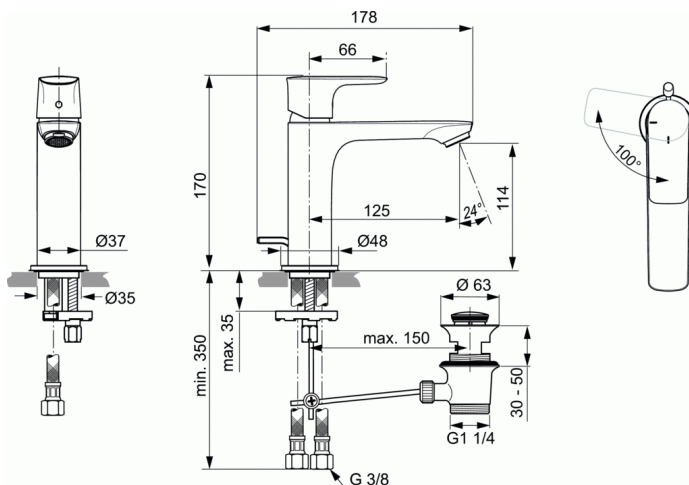

CONNECT AIR

One-hole basin mixer Grande BlueStart®, slim

One-hole basin mixer Grande BlueStart®, slim

One-hole basin mixer Grande BlueStart®, slim

Brass cast slim body Ø37 mm

Metal handle with red and blue colour indication - printed on handle

Metal pop-up waste

Cold start indication

BlueStart® technology

Aerator Perlator M24x1 with 5 l/min flow rate limiter

28 mm cartridge FirmaFlow® with hot water limiter

Flexible hoses PEX G3/8"

Easy-Fix fixation with centering & sealing ring