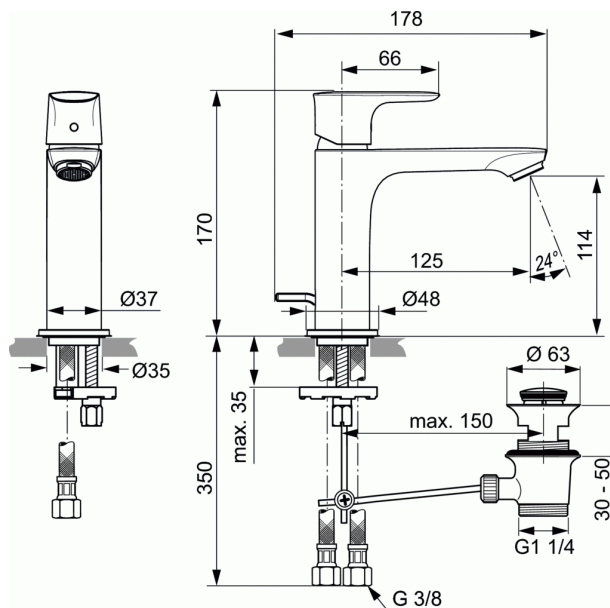

## One-hole basin mixer Grande, slim

### One-hole basin mixer Grande, slim

One-hole basin mixer Grande, slim

Brass cast slim body Ø37 mm

Metal handle with red and blue colour indication - printed on handle

Metal pop-up waste

Aerator Perlator M24x1 with 5 l/min flow rate limiter

28 mm cartridge FirmaFlow® with hot water limiter

Flexible hoses PEX G3/8"

Easy-Fix fixation with centering & sealing ring

Noise class 1

Finishes:

- technology electroplating (AA)

- technology PVD (GN, A2, A5)