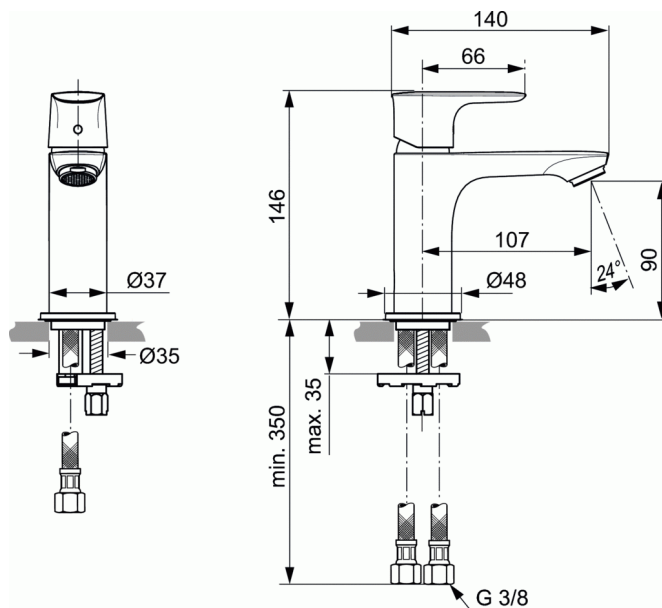

CONNECT AIR

One-hole basin mixer, slim

One-hole basin mixer, slim

Brass cast slim body Ø37 mm

Metal handle with red and blue colour indication - printed on handle

Aerator Perlator M24x1 with 5 l/min flow rate limiter

28 mm cartridge FirmaFlow® with hot water limiter

Flexible hoses PEX G3/8"

Easy-Fix fixation with centering & sealing ring

Noise class 1

Finishes:

- technology electroplating (AA)

- technology PVD (GN, A2, A5)