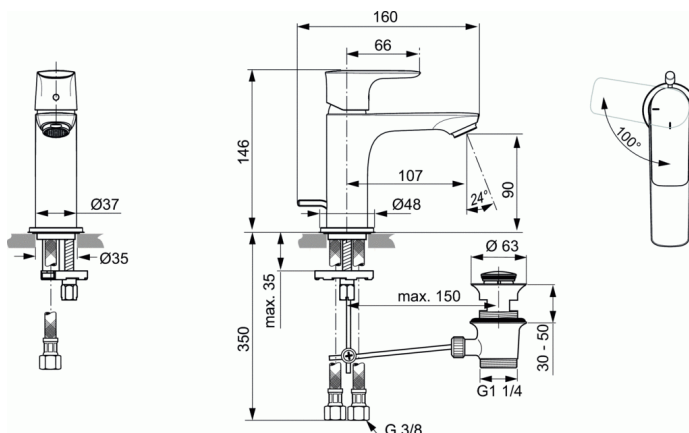

CONNECT AIR

One-hole basin mixer BlueStart®, slim

One-hole basin mixer BlueStart®, slim

One-hole basin mixer BlueStart®, slim

Brass cast slim body Ø37 mm

Metal handle with red and blue colour indication - printed on handle

Cold start indication

BlueStart® technology

Metal pop-up waste

Aerator Perlator M24x1 with 5 l/min flow rate limiter

28 mm cartridge FirmaFlow® with hot water limiter

Flexible hoses PEX G3/8"

Easy-Fix fixation with centering & sealing ring