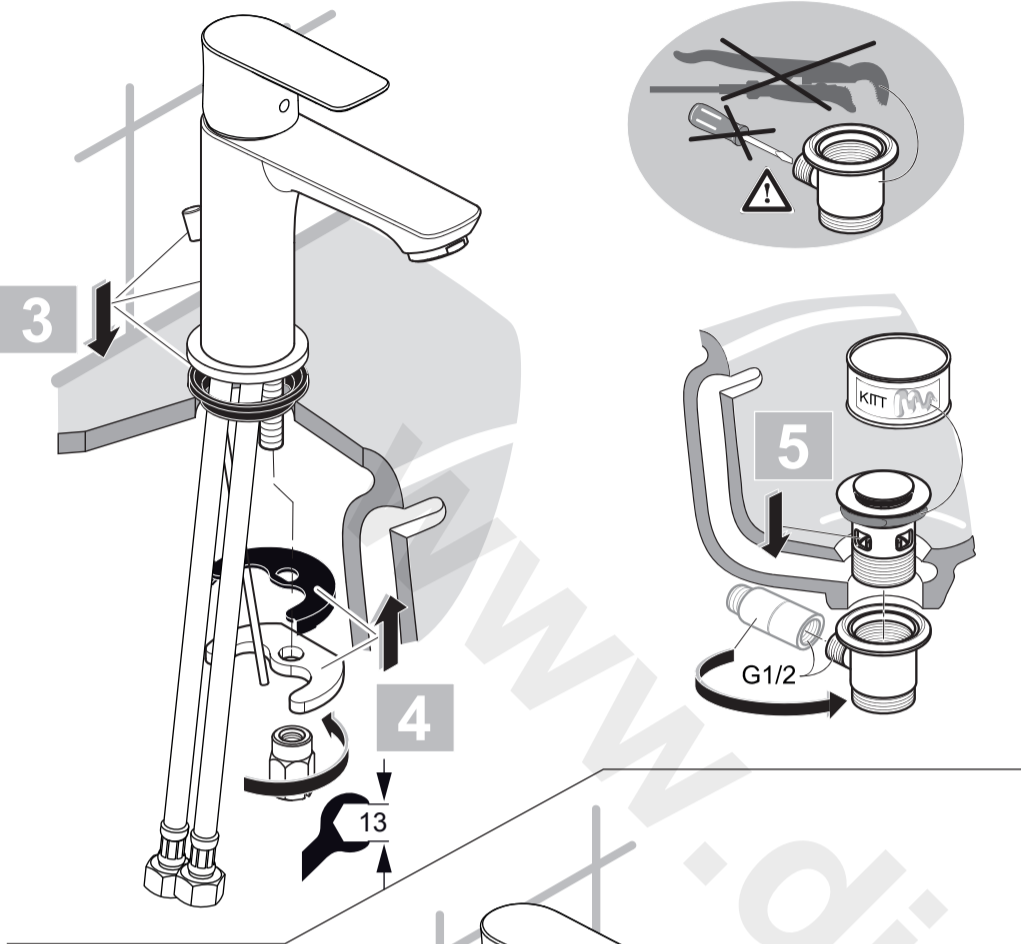

A 7010 ..

A 7012 ..

A 7014 ..

Ideal Standard International NV
 Corporate Village - Gent Building
 Da Vincilaan 2
 1935 Zaventem
 Belgium

www.idealstandardinternational.com

	P bar			Q (3 bar)
	T °C			l/min
				5