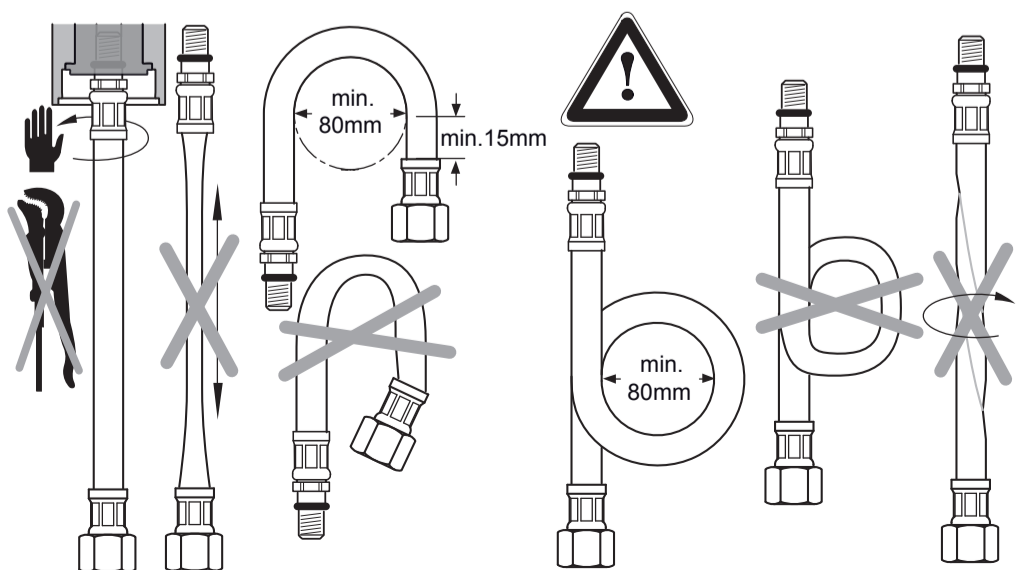

A 7010 ..

A 7012 ..

A 7014 ..

Ideal Standard International NV
 Corporate Village - Gent Building
 Da Vincilaan 2
 1935 Zaventem
 Belgium

www.idealstandardinternational.com

	P bar			Q (3 bar)
	T °C			l/min
				5