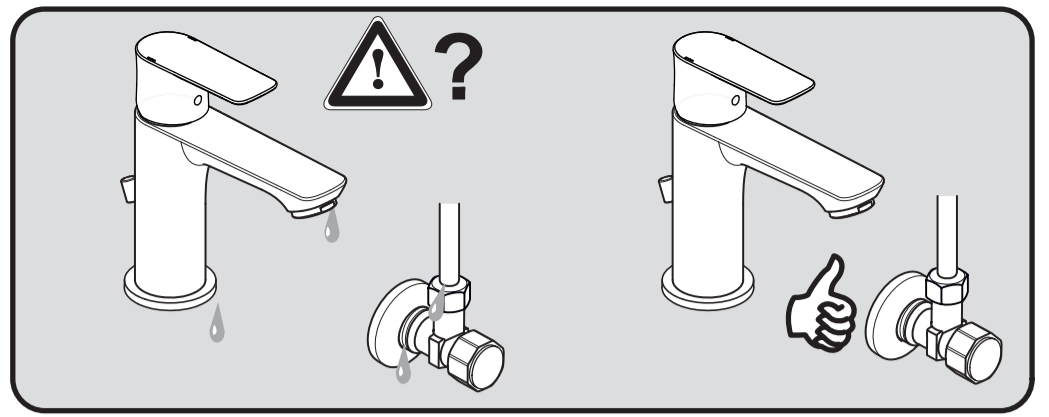

A 7010 ..

A 7012 ..

A 7014 ..

Ideal Standard International NV
 Corporate Village - Gent Building
 Da Vincilaan 2
 1935 Zaventem
 Belgium

www.idealstandardinternational.com

	P bar			Q (3 bar)
	T °C			l/min
				5