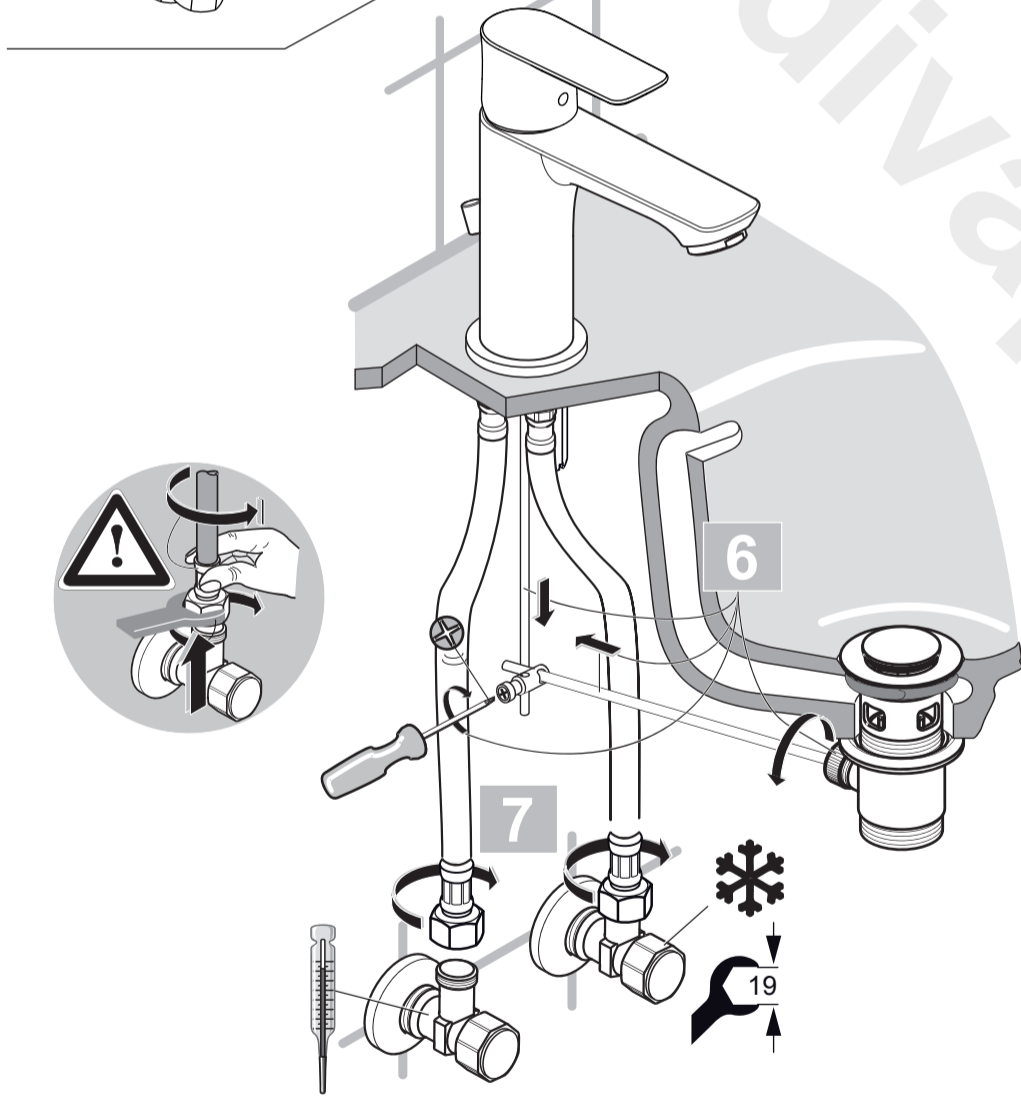

A 7010 ..

A 7012 ..

A 7014 ..

Ideal Standard International NV
 Corporate Village - Gent Building
 Da Vincilaan 2
 1935 Zaventem
 Belgium

www.idealstandardinternational.com

	P bar			Q (3 bar)
	T °C			l/min
				5