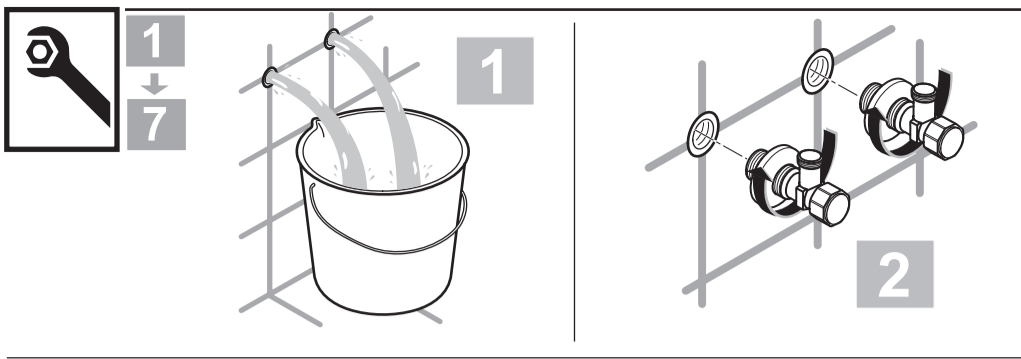

A 7010 ..

A 7012 ..

A 7014 ..

Ideal Standard International NV
 Corporate Village - Gent Building
 Da Vincilaan 2
 1935 Zaventem
 Belgium

www.idealstandardinternational.com

	P bar			Q (3 bar)
	T °C			l/min
				5