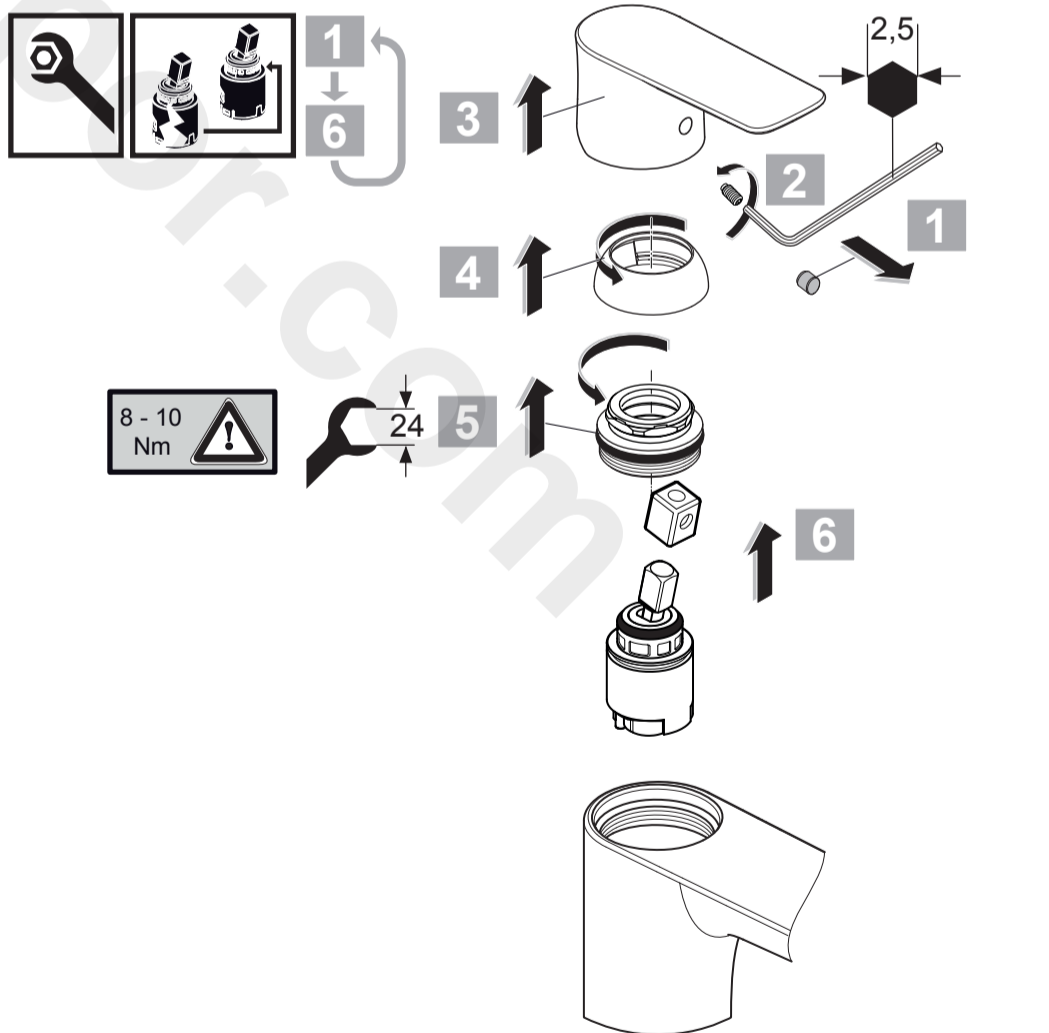

A 7010 ..

A 7012 ..

A 7014 ..

Ideal Standard International NV
 Corporate Village - Gent Building
 Da Vincilaan 2
 1935 Zaventem
 Belgium

www.idealstandardinternational.com

	P bar			Q (3 bar)
	T °C			l/min
				5