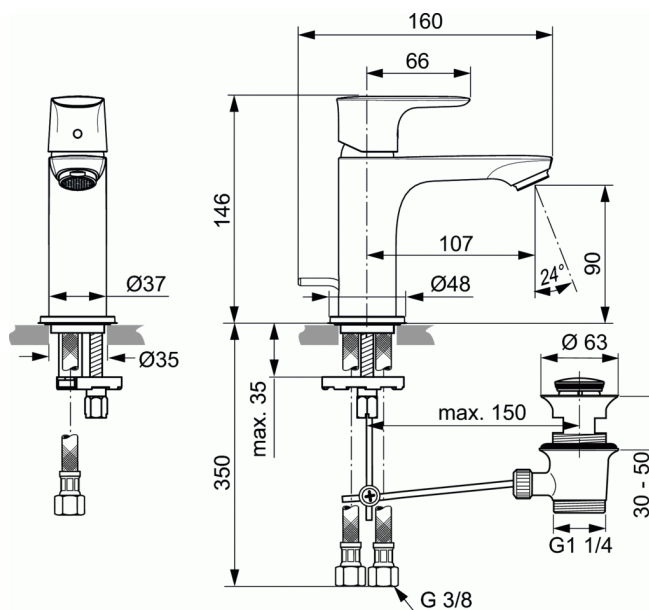

CONNECT AIR

One-hole basin mixer, slim

One-hole basin mixer, slim

One-hole basin mixer, slim

Brass cast slim body $\varnothing 37$ mm

Metal handle with red and blue colour indication - printed on handle

Metal pop-up waste

Aerator Perlator M24x1 with 5 l/min flow rate limiter

28 mm cartridge FirmaFlow® with hot water limiter

Flexible hoses PEX G3/8"

Easy-Fix fixation with centering & sealing ring

Noise class 1

Finishes:

- technology electroplating (AA)

- technology PVD (GN, A2, A5)

Comply with EN817

FINISHES*

AA

GN

A2

A5

* AA = Chrome, GN = Silver Storm, A2 = Brushed Gold, A5 = Magnetic Grey