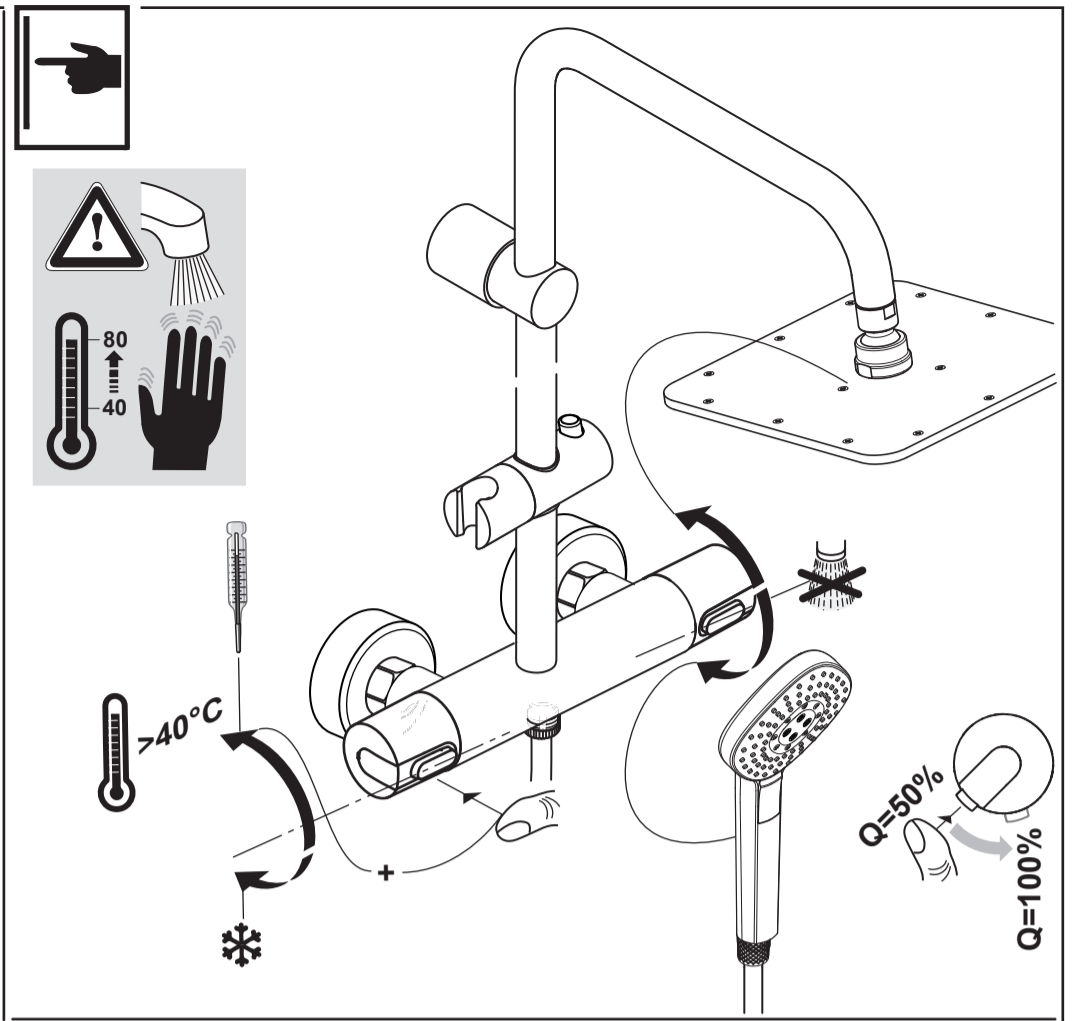

## CERATHERM 100 NEW

A 6988 ..

0819 / A 868 482  
 (+A 865 612)

Ideal Standard International NV  
 Corporate Village - Gent Building  
 Da Vincilaan 2  
 1935 Zaventem  
 Belgium

www.idealstandardinternational.com