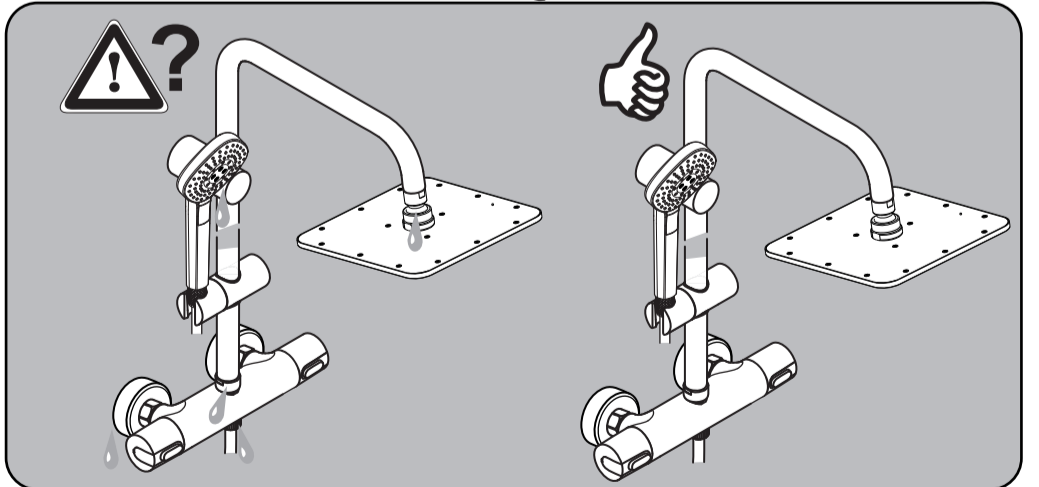

## CERATHERM 100 NEW

A 6988 ..

0819 / A 868 482  
 (+A 865 612)

Ideal Standard International NV  
 Corporate Village - Gent Building  
 Da Vincilaan 2  
 1935 Zaventem  
 Belgium

www.idealstandardinternational.com