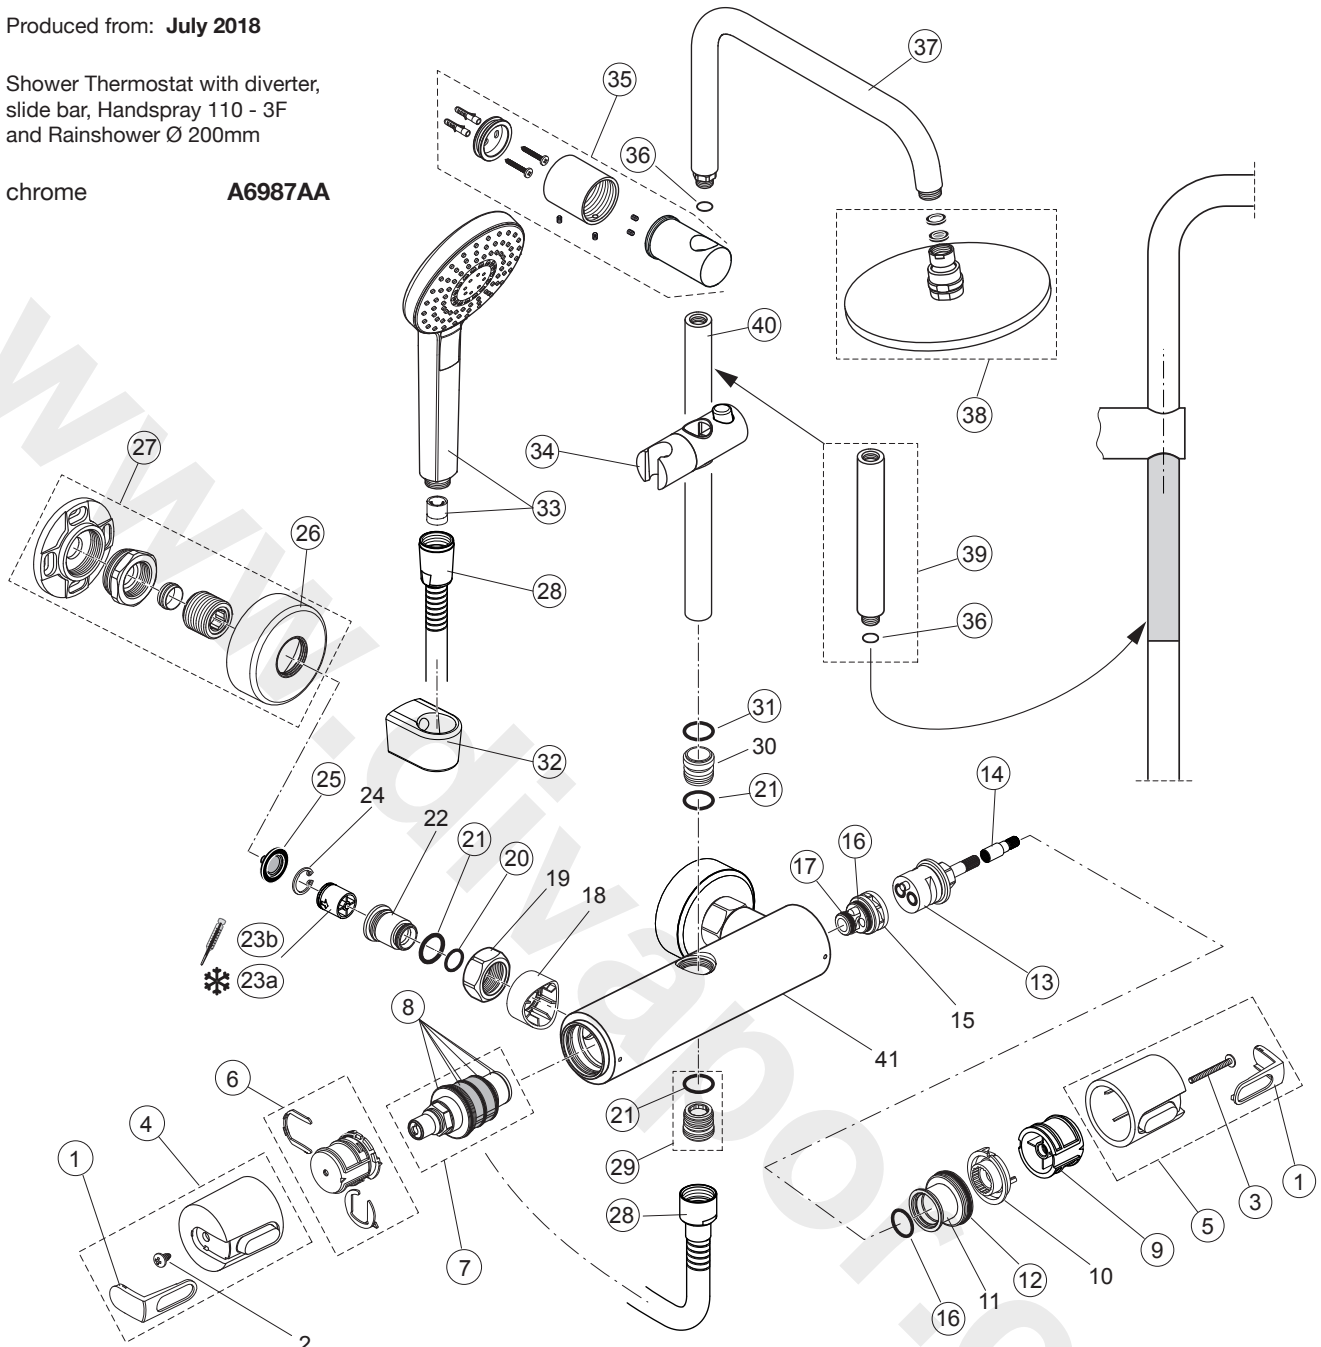

CeraTherm 100 New A6987..

Produced from: **July 2018**

Shower Thermostat with diverter,
slide bar, Handspray 110 - 3F
and Rainshower Ø 200mm

chrome

A6987AA

Pos.	Description	Part-Number	Qty.	Pos.	Description	Part-Number	Qty.
1	Handle cap w. and w/o Logo	A 962 872 AA*	1 Set	23a	Non-return valve DW15 CW	A 962 594 NU	2 pcs
2	Screw Ejot PT KB50x10			23b	Non-return valve DW15 HW	F 960 942 NU	1 pcs
3	Screw M4 L=23,5	A 962 998 NU	2 pcs	24	Lock Ring		
4	Handle for Temperature	A 962 870 AA	1 Set	25	Strainer (screen)	A 962 595 NU	2 pcs
5	Handle for Volume control	A 962 871 AA	1 Set	26	Escutcheon	B 960 242 AA	1 pcs
6	Temp. adjustment cpl.	A 963 427 NU*	1 Set	27	Shower bracket (connect.)	B 961 042 AA	2 pcs
7	Thermostatic Cartridge	A 962 229 NU	1 pcs	28	Schower hose 1750mm	A 4109 AA	1 pcs
8	Repair-Set Cartridge	A 962 230 NU	1 Set	29	Nipple G1/2 outside cpl.	A 963 651 NU	1 pcs
9	Handle insert (Set)	A 963 432 NU	1 Set	30	Connector nipple shower bar		
10	Volume control stop ring	A 962 563 NU	1 pcs	31	O - Ring Ø 18,6 x 2,6	A 860 933 NU	1 pcs
11	Threaded Ring M34 x 1,5			32	Shower hose bracket	B 1364 AA	1 Set
12	O - ring Ø 28 x 2	A 963 299 NU	1 pcs	33	Handspray Ø110-3F-8l/min	B 2231 AA	1 pcs
13	Stop valve with diverter	A 962 568 NU	1 pcs	34	Slider & holder f. handshr.	A 860 807 AA	1 pcs
14	Extension			35	Wall fixation complete	F 960 891 AA	1 Set
15	Manifold diverter			36	O - ring	A 961 332 NU	1 pcs
16	O - ring Ø 18,77 x 1,78	A 962 529 NU	1 pcs	37	Pipe (bend)	F 961 146 AA	1 pcs
17	O - ring Ø 12,42 x 1,78	A 961 332 NU	2 pcs	38	Headshower cpl. Ø200mm	B 9442 AA	1 pcs
18	Escutcheon			39	Extension kit 150mm long	A 860 873 AA	1 pcs
19	Coupling nut G3/4			40	Shower bar	A 861 143 AA	1 pcc
20	O - ring Ø 14 x 1,78	F 960 894 NU	2 pcs	41	Body		
21	O - ring Ø 17 x 2	A 961 810 NU	2 pcs				
22	Seat M20x1 left thread						

*Universal set (not all parts needed)