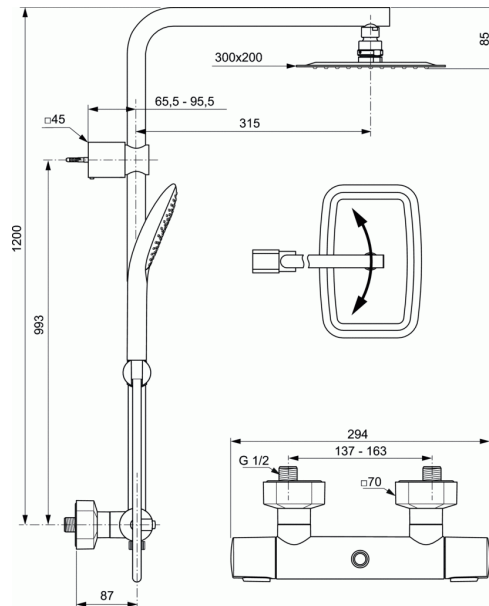

IDEALRAIN LUXE

Shower System with Ceratherm 100 and EvoJET

Shower System with Ceratherm 100 and EvoJET

Shower combination:

Ceratherm 100 (with outlet to the top and to the bottom)

Temperature stop (at 40°C)

Eco-stop

Ceramic disk headwork

S-connection with hidden nuts

Chrome finish

Shower system:

Bended arm fixed to the wall bracket

Swiveling shower arm

3-functional push-button hand shower EvoJET Diamond, 8 l/min flow restrictor

Ultra slim shower head size 300X200 mm (stainless steel), 12 l/min

flow restrictor

Fixed wall bracket for wall fixation (compensates up to 30 mm distance from the wall)

1.75 m Idealflex hose

Shower pipe 1200 mm

Chrome finish

Recommended equipment:

- Extension shower bar 150 mm A860873AA

FINISHES*

* AA = Chrome