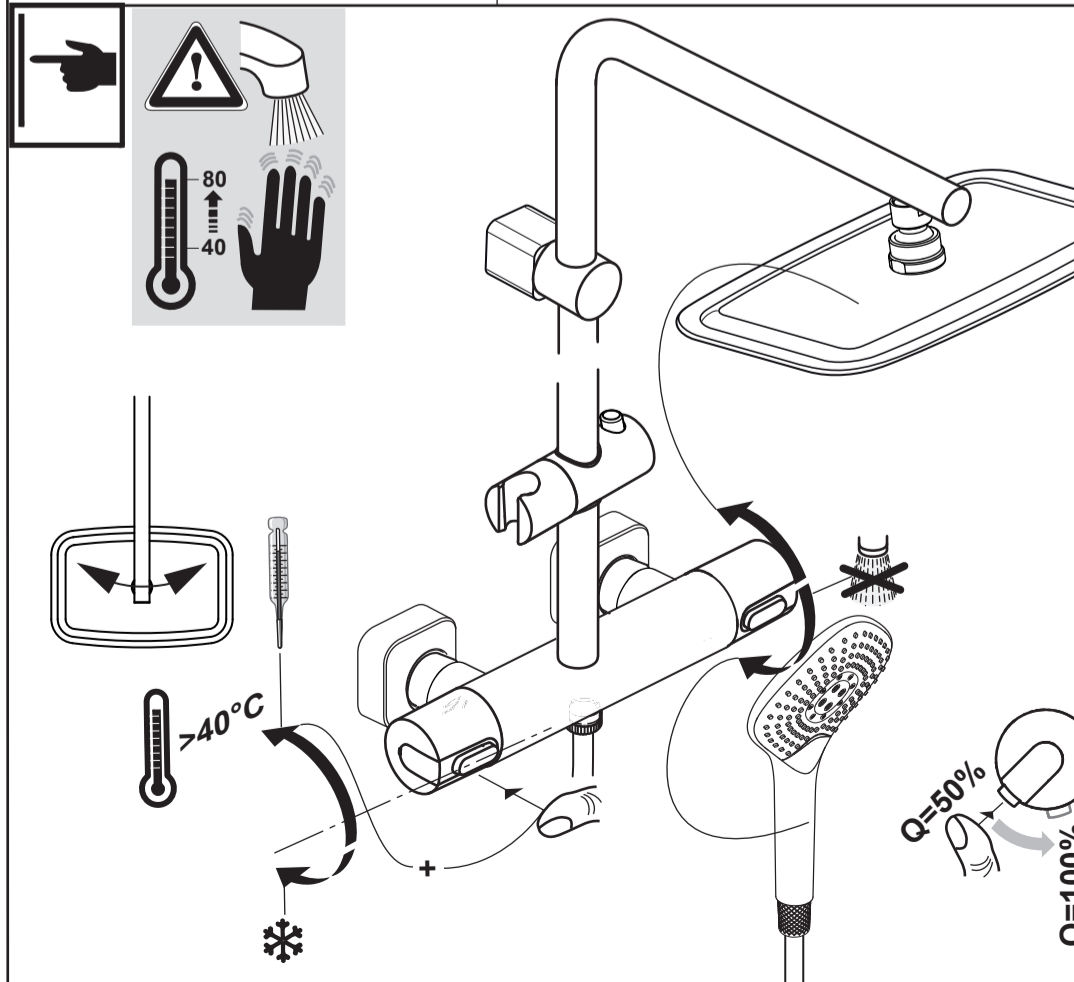

## CERATHERM 100 NEW

A 6986 ..

0918 / A 868 480  
 (+ A 865 612)

Ideal Standard International NV  
 Corporate Village - Gent Building  
 Da Vincilaan 2  
 1935 Zaventem  
 Belgium

www.idealstandardinternational.com