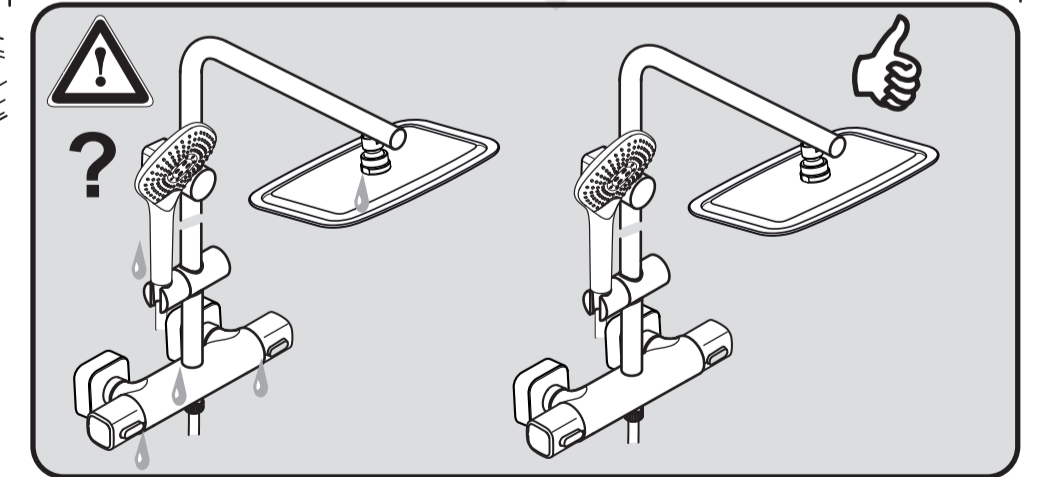

## CERATHERM 100 NEW

A 6986 ..

0918 / A 868 480  
 (+ A 865 612)

Ideal Standard International NV  
 Corporate Village - Gent Building  
 Da Vincilaan 2  
 1935 Zaventem  
 Belgium

www.idealstandardinternational.com