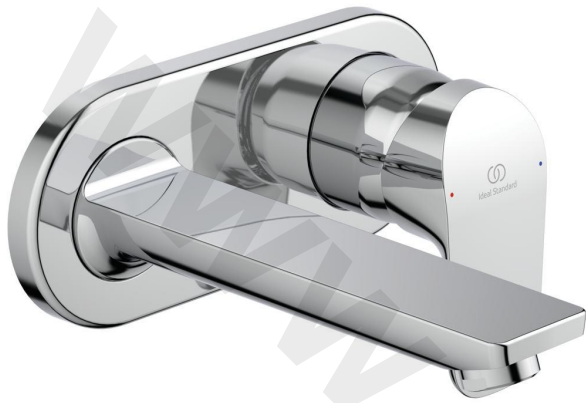

## Built-in basin mixer

### Built-in basin mixer

- Kit 2 version (visible parts)
- 47 mm IS cartridge with hot water limiter
- Metal escutcheon
- Metal handle with red and blue colour indication - printed on handle
- Cast spout 172 mm
- Cascade aerator with 5 l/min flow rate limiter
- To be used only in combination with A5948NU Kit 1 (internal part)
- Comply with EN817