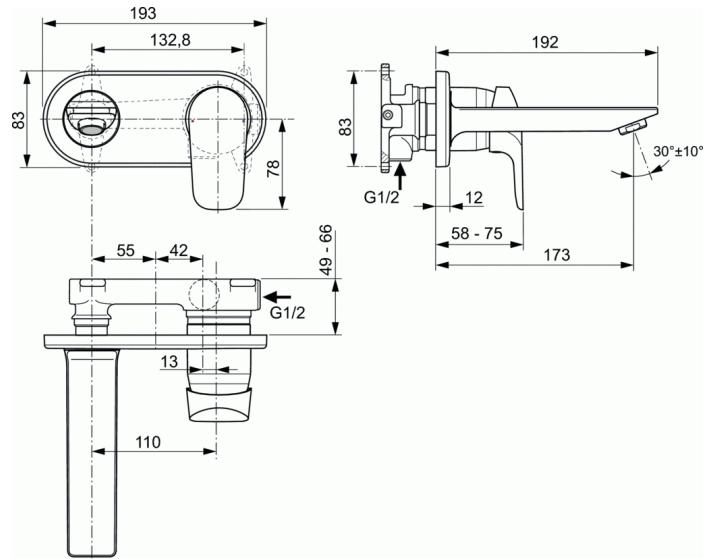

## Built-in basin mixer

### Built-in basin mixer

- Kit 2 version (visible parts)
- 47 mm IS cartridge with hot water limiter
- Metal escutcheon
- Metal handle with red and blue colour indication - printed on handle
- Cast spout 172 mm
- Cascade aerator with 5 l/min flow rate limiter
- To be used only in combination with A5948NU Kit 1 (internal part)
- Comply with EN817