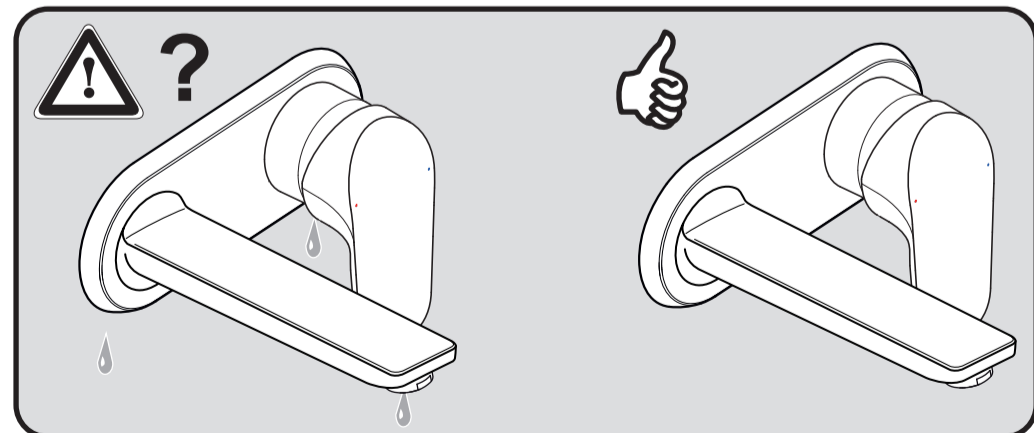

CERAFLEX
 A 6941 ..

0718 / A 868 455
 (+ A 865 612)
 Made in Germany

Ideal Standard International NV
 Corporate Village - Gent Building
 Da Vincilaan 2
 1935 Zaventem
 Belgium

www.idealstandardinternational.com