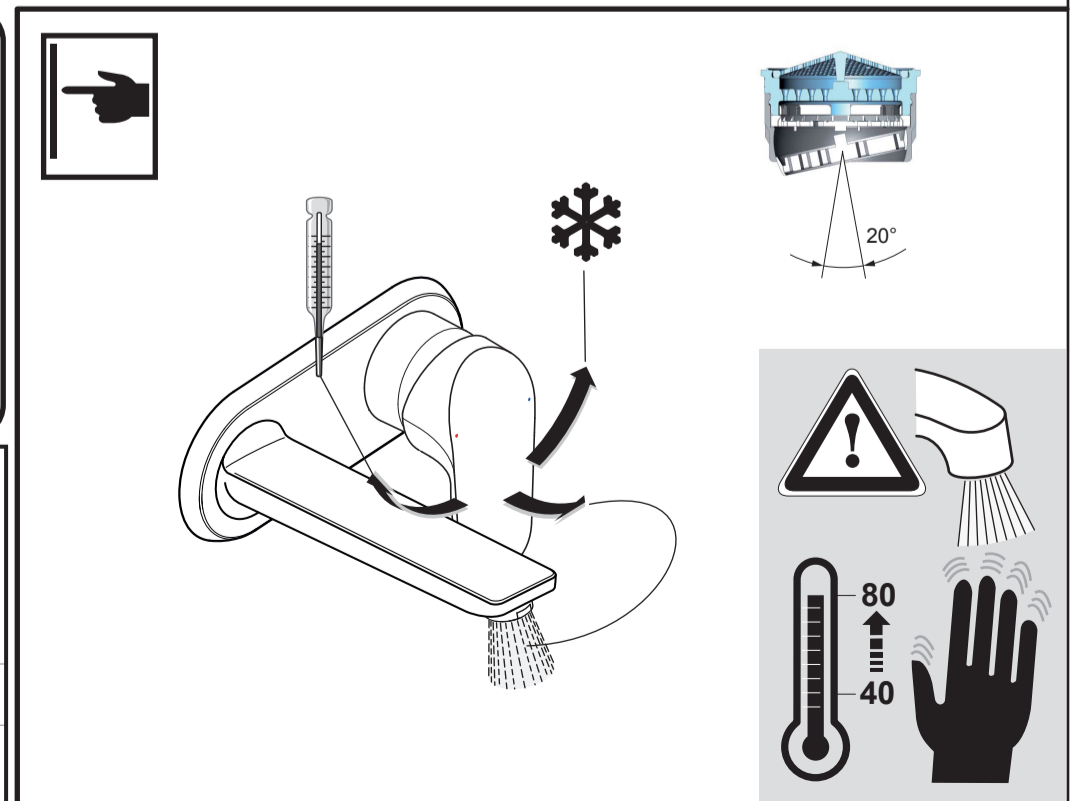

CERAFLEX
 A 6941 ..

0718 / A 868 455
 (+ A 865 612)
 Made in Germany

Ideal Standard International NV
 Corporate Village - Gent Building
 Da Vincilaan 2
 1935 Zaventem
 Belgium

www.idealstandardinternational.com