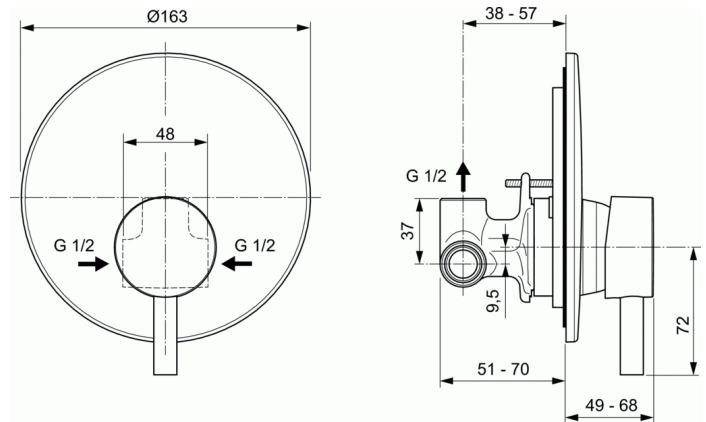

### Built-in shower mixer

Kit 1+Kit 2 version (complete set)

47 mm Click cartridge

Metal handle with red and blue colour indication

Chrome plated plastic escutcheon

Comply with EN817