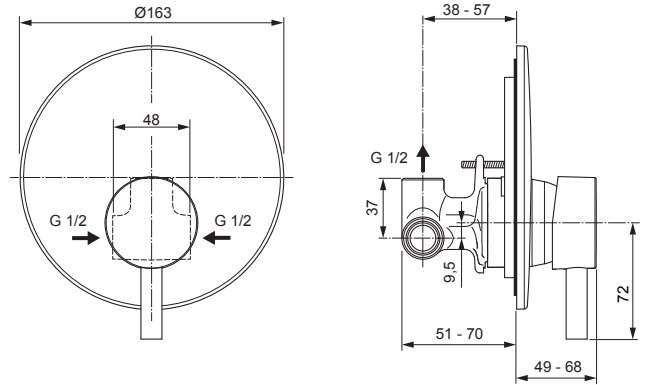

Produced from: Jan. 2021

Single lever shower mixer built-in cpl.  
chrome  
**A6940AA**

Pos.	Description	Part-Number	Qty.	Pos.	Description	Part-Number	Qty.
1	Cartridge Ø 47	<b>A 960 500 NU*</b>	1 pcs	8	Extension kit 20mm	<b>A 961 168 AA</b>	1 Set
2	Cylindrical screw	<b>A 963 176 NU</b>	3 pcs	9	Extension kit 40mm	<b>A 961 462 AA</b>	1 Set
3	Cap + Fixation ring (chrome)	<b>A 961 760 AA</b>	1 Set	10	Distanzframe 20mm (chrome)	<b>A 6677 AA</b>	1 Set
	Cap + Fixation ring (matt black)	<b>A 961 760 XG</b>	1 Set		Distanzframe 20mm (matt black)	<b>A 6677 XG</b>	1 Set
4	Escut. holder cpl.	<b>A 860 899 NU*</b>	1 Set	*Universal set (not all parts needed)			
5	Cylindrical screw M4x30	<b>A 960 559 NU</b>	1 pcs				
6	Escutcheon (chrome)	<b>A 860 946 AA</b>	1 pcs				
	Escutcheon (matt black)	<b>A 860 946 U4</b>	1 pcs				
7	Lever cpl. (chrome)	<b>A 962 397 AA</b>	1 Set				
	Lever cpl. (matt black)	<b>A 962 397 U4</b>	1 Set				

Produced from: **May 2018 - Dec. 2020**

Single lever shower mixer built-in cpl. chrome  
**A6940AA**

Pos.	Description	Part-Number	Qty.	Pos.	Description	Part-Number	Qty.
1	Body (shower only)			11	O - ring set	<b>A 961 649 NU*</b>	1 Set
2	Cartridge Ø 47	<b>A 960 500 NU</b>	1 pcs	12	Cylindrical screw M4x30	<b>A 960 559 NU</b>	1 pcs
3	ECO-Kit	<b>A 860 700 NU</b>	1 Set	13	Escutcheon Ø 163 Shower	<b>A 860 946 AA</b>	1 pcs
4	Cylindrical screw	<b>A 963 176 NU</b>	3 pcs	14	Lever cpl. with Logo ISI	<b>A 962 397 AA</b>	1 Set
5	Fixation ring	<b>A 963 298 NU</b>	1 pcs	15	Thread pin M5x10 DIN 915	<b>A 963 309 NU</b>	1 pcs
6	Plaster guard			16	Extension kit 20mm	<b>A 961 168 AA</b>	1 Set
7	Cylindrical screw M4x10			17	Extension kit 40mm	<b>A 961 462 AA</b>	1 Set
8	Cap + pos. 5	<b>A 961 760 AA</b>	1 Set	18	Distanzframe 20mm	<b>A 6677 AA</b>	1 Set
9	Seal ring						
10	Escut. holder cpl.	<b>A 860 899 NU*</b>	1 Set				