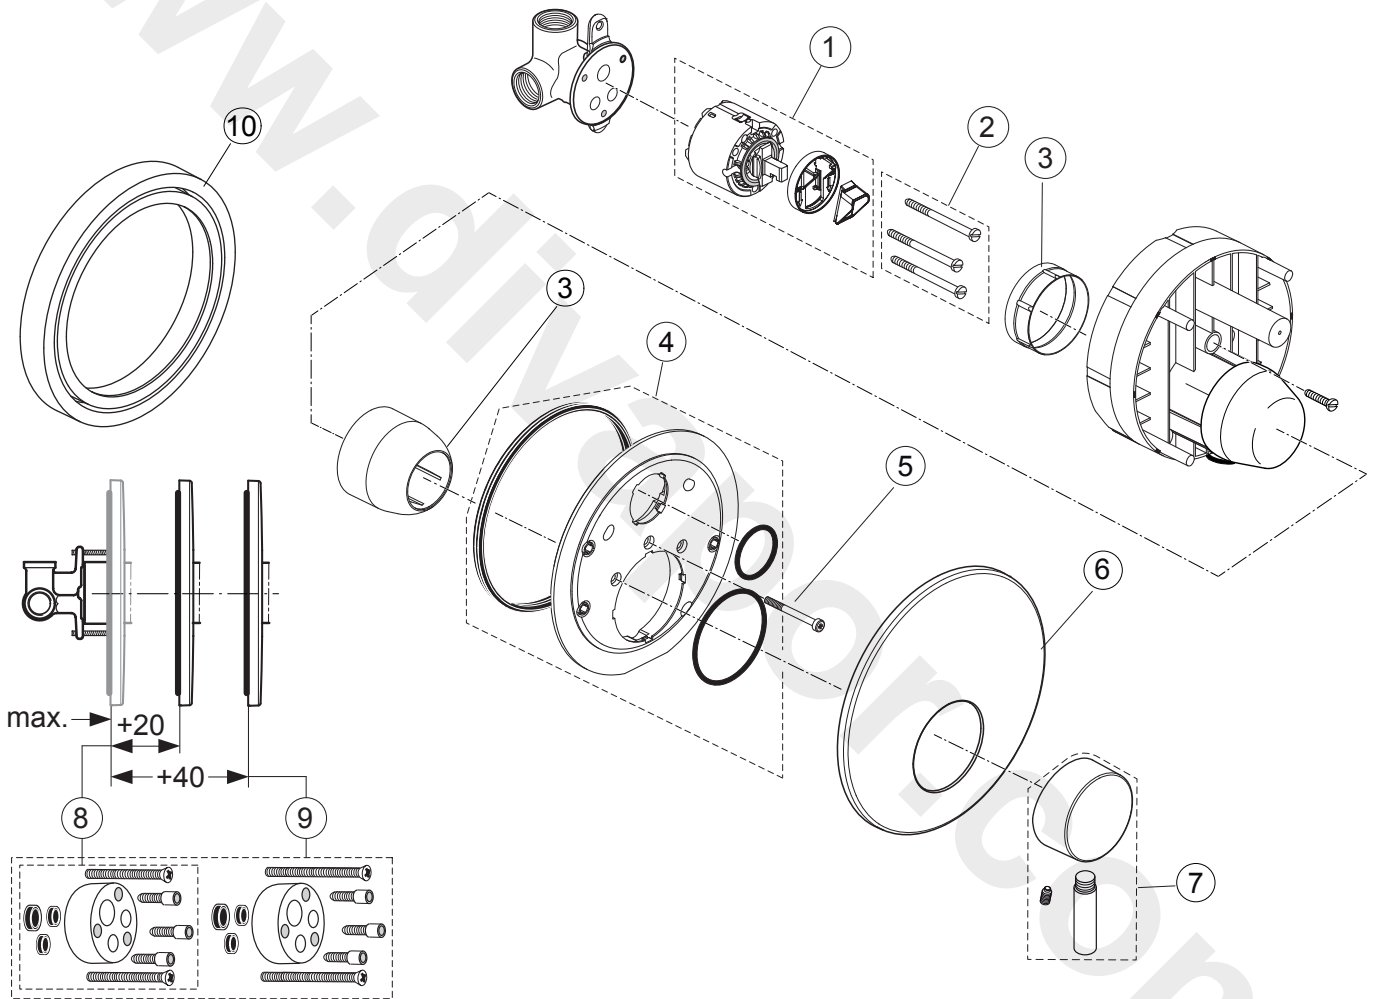

Produced from: Jan. 2021

Single lever shower mixer built-in cpl.  
chrome  
**A6940AA**

Pos.	Description	Part-Number	Qty.	Pos.	Description	Part-Number	Qty.
1	Cartridge Ø 47	<b>A 960 500 NU*</b>	1 pcs	8	Extension kit 20mm	<b>A 961 168 AA</b>	1 Set
2	Cylindrical screw	<b>A 963 176 NU</b>	3 pcs	9	Extension kit 40mm	<b>A 961 462 AA</b>	1 Set
3	Cap + Fixation ring (chrome)	<b>A 961 760 AA</b>	1 Set	10	Distanzframe 20mm (chrome)	<b>A 6677 AA</b>	1 Set
	Cap + Fixation ring (matt black)	<b>A 961 760 XG</b>	1 Set		Distanzframe 20mm (matt black)	<b>A 6677 XG</b>	1 Set
4	Escut. holder cpl.	<b>A 860 899 NU*</b>	1 Set	*Universal set (not all parts needed)			
5	Cylindrical screw M4x30	<b>A 960 559 NU</b>	1 pcs				
6	Escutcheon (chrome)	<b>A 860 946 AA</b>	1 pcs				
	Escutcheon (matt black)	<b>A 860 946 U4</b>	1 pcs				
7	Lever cpl. (chrome)	<b>A 962 397 AA</b>	1 Set				
	Lever cpl. (matt black)	<b>A 962 397 U4</b>	1 Set				

Produced from: **May 2018 - Dec. 2020**

Single lever shower mixer built-in cpl. chrome  
**A6940AA**

Pos.	Description	Part-Number	Qty.	Pos.	Description	Part-Number	Qty.
1	Body (shower only)			11	O - ring set	<b>A 961 649 NU*</b>	1 Set
2	Cartridge Ø 47	<b>A 960 500 NU</b>	1 pcs	12	Cylindrical screw M4x30	<b>A 960 559 NU</b>	1 pcs
3	ECO-Kit	<b>A 860 700 NU</b>	1 Set	13	Escutcheon Ø 163 Shower	<b>A 860 946 AA</b>	1 pcs
4	Cylindrical screw	<b>A 963 176 NU</b>	3 pcs	14	Lever cpl. with Logo ISI	<b>A 962 397 AA</b>	1 Set
5	Fixation ring	<b>A 963 298 NU</b>	1 pcs	15	Thread pin M5x10 DIN 915	<b>A 963 309 NU</b>	1 pcs
6	Plaster guard			16	Extension kit 20mm	<b>A 961 168 AA</b>	1 Set
7	Cylindrical screw M4x10			17	Extension kit 40mm	<b>A 961 462 AA</b>	1 Set
8	Cap + pos. 5	<b>A 961 760 AA</b>	1 Set	18	Distanzframe 20mm	<b>A 6677 AA</b>	1 Set
9	Seal ring						
10	Escut. holder cpl.	<b>A 860 899 NU*</b>	1 Set				

\*Universal set (not all parts needed)