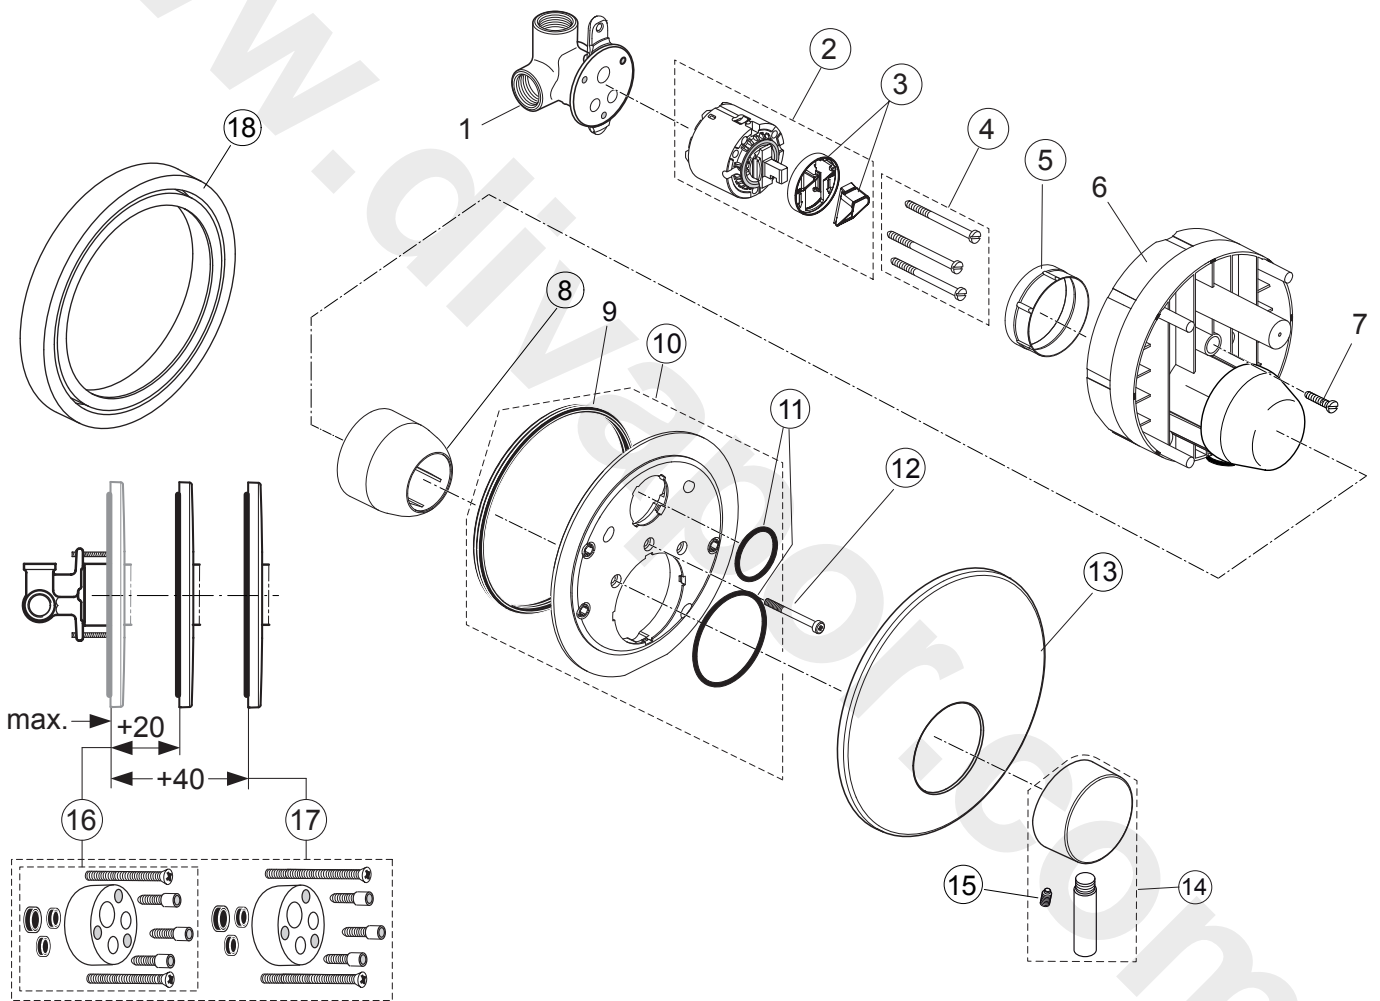

Produced from: Jan. 2021

Single lever shower mixer built-in cpl.  
chrome  
**A6940AA**

Pos.	Description	Part-Number	Qty.	Pos.	Description	Part-Number	Qty.
1	Cartridge Ø 47	<b>A 960 500 NU*</b>	1 pcs	8	Extension kit 20mm	<b>A 961 168 AA</b>	1 Set
2	Cylindrical screw	<b>A 963 176 NU</b>	3 pcs	9	Extension kit 40mm	<b>A 961 462 AA</b>	1 Set
3	Cap + Fixation ring (chrome)	<b>A 961 760 AA</b>	1 Set	10	Distanzframe 20mm (chrome)	<b>A 6677 AA</b>	1 Set
	Cap + Fixation ring (matt black)	<b>A 961 760 XG</b>	1 Set		Distanzframe 20mm (matt black)	<b>A 6677 XG</b>	1 Set
4	Escut. holder cpl.	<b>A 860 899 NU*</b>	1 Set	*Universal set (not all parts needed)			
5	Cylindrical screw M4x30	<b>A 960 559 NU</b>	1 pcs				
6	Escutcheon (chrome)	<b>A 860 946 AA</b>	1 pcs				
	Escutcheon (matt black)	<b>A 860 946 U4</b>	1 pcs				
7	Lever cpl. (chrome)	<b>A 962 397 AA</b>	1 Set				
	Lever cpl. (matt black)	<b>A 962 397 U4</b>	1 Set				

Produced from: **May 2018 - Dec. 2020**

Single lever shower mixer built-in cpl. chrome  
**A6940AA**

Pos.	Description	Part-Number	Qty.	Pos.	Description	Part-Number	Qty.
1	Body (shower only)			11	O - ring set	<b>A 961 649 NU*</b>	1 Set
2	Cartridge Ø 47	<b>A 960 500 NU</b>	1 pcs	12	Cylindrical screw M4x30	<b>A 960 559 NU</b>	1 pcs
3	ECO-Kit	<b>A 860 700 NU</b>	1 Set	13	Escutcheon Ø 163 Shower	<b>A 860 946 AA</b>	1 pcs
4	Cylindrical screw	<b>A 963 176 NU</b>	3 pcs	14	Lever cpl. with Logo ISI	<b>A 962 397 AA</b>	1 Set
5	Fixation ring	<b>A 963 298 NU</b>	1 pcs	15	Thread pin M5x10 DIN 915	<b>A 963 309 NU</b>	1 pcs
6	Plaster guard			16	Extension kit 20mm	<b>A 961 168 AA</b>	1 Set
7	Cylindrical screw M4x10			17	Extension kit 40mm	<b>A 961 462 AA</b>	1 Set
8	Cap + pos. 5	<b>A 961 760 AA</b>	1 Set	18	Distanzframe 20mm	<b>A 6677 AA</b>	1 Set
9	Seal ring						
10	Escut. holder cpl.	<b>A 860 899 NU*</b>	1 Set				

\*Universal set (not all parts needed)