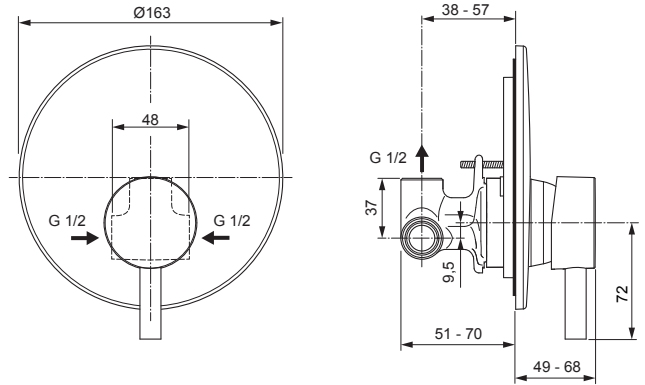

Produced from: Jan. 2021

Single lever shower mixer built-in cpl.  
chrome  
**A6940AA**

Pos.	Description	Part-Number	Qty.	Pos.	Description	Part-Number	Qty.
1	Cartridge Ø 47	<b>A 960 500 NU*</b>	1 pcs	8	Extension kit 20mm	<b>A 961 168 AA</b>	1 Set
2	Cylindrical screw	<b>A 963 176 NU</b>	3 pcs	9	Extension kit 40mm	<b>A 961 462 AA</b>	1 Set
3	Cap + Fixation ring (chrome)	<b>A 961 760 AA</b>	1 Set	10	Distanzframe 20mm (chrome)	<b>A 6677 AA</b>	1 Set
	Cap + Fixation ring (matt black)	<b>A 961 760 XG</b>	1 Set		Distanzframe 20mm (matt black)	<b>A 6677 XG</b>	1 Set
4	Escut. holder cpl.	<b>A 860 899 NU*</b>	1 Set	*Universal set (not all parts needed)			
5	Cylindrical screw M4x30	<b>A 960 559 NU</b>	1 pcs				
6	Escutcheon (chrome)	<b>A 860 946 AA</b>	1 pcs				
	Escutcheon (matt black)	<b>A 860 946 U4</b>	1 pcs				
7	Lever cpl. (chrome)	<b>A 962 397 AA</b>	1 Set				
	Lever cpl. (matt black)	<b>A 962 397 U4</b>	1 Set				

Produced from: **May 2018 - Dec. 2020**

Single lever shower mixer built-in cpl. chrome  
**A6940AA**

Pos.	Description	Part-Number	Qty.	Pos.	Description	Part-Number	Qty.
1	Body (shower only)			11	O - ring set	<b>A 961 649 NU*</b>	1 Set
2	Cartridge Ø 47	<b>A 960 500 NU</b>	1 pcs	12	Cylindrical screw M4x30	<b>A 960 559 NU</b>	1 pcs
3	ECO-Kit	<b>A 860 700 NU</b>	1 Set	13	Escutcheon Ø 163 Shower	<b>A 860 946 AA</b>	1 pcs
4	Cylindrical screw	<b>A 963 176 NU</b>	3 pcs	14	Lever cpl. with Logo ISI	<b>A 962 397 AA</b>	1 Set
5	Fixation ring	<b>A 963 298 NU</b>	1 pcs	15	Thread pin M5x10 DIN 915	<b>A 963 309 NU</b>	1 pcs
6	Plaster guard			16	Extension kit 20mm	<b>A 961 168 AA</b>	1 Set
7	Cylindrical screw M4x10			17	Extension kit 40mm	<b>A 961 462 AA</b>	1 Set
8	Cap + pos. 5	<b>A 961 760 AA</b>	1 Set	18	Distanzframe 20mm	<b>A 6677 AA</b>	1 Set
9	Seal ring						
10	Escut. holder cpl.	<b>A 860 899 NU*</b>	1 Set				