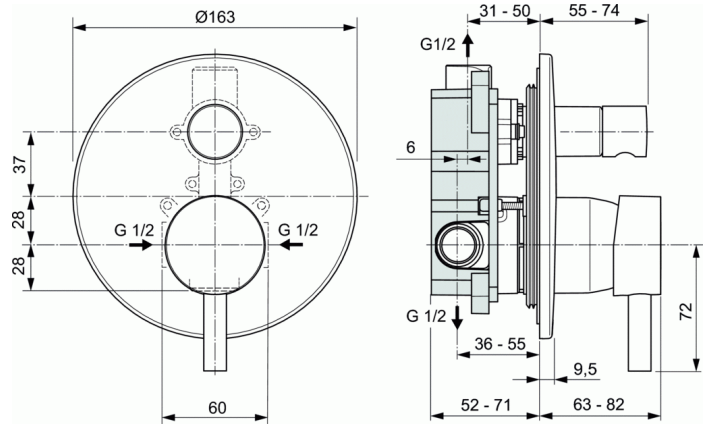

CERALINE

Built-in bath & shower mixer

Built-in bath & shower mixer

Kit 1+Kit 2 version (complete set)

47 mm Click cartridge

Automatic diverter

Metal handle with red and blue colour indication

Chrome plated plastic escutcheon

Comply with EN817

FINISHES*

AA

* AA = Chrome

KEY FEATURES & BENEFITS