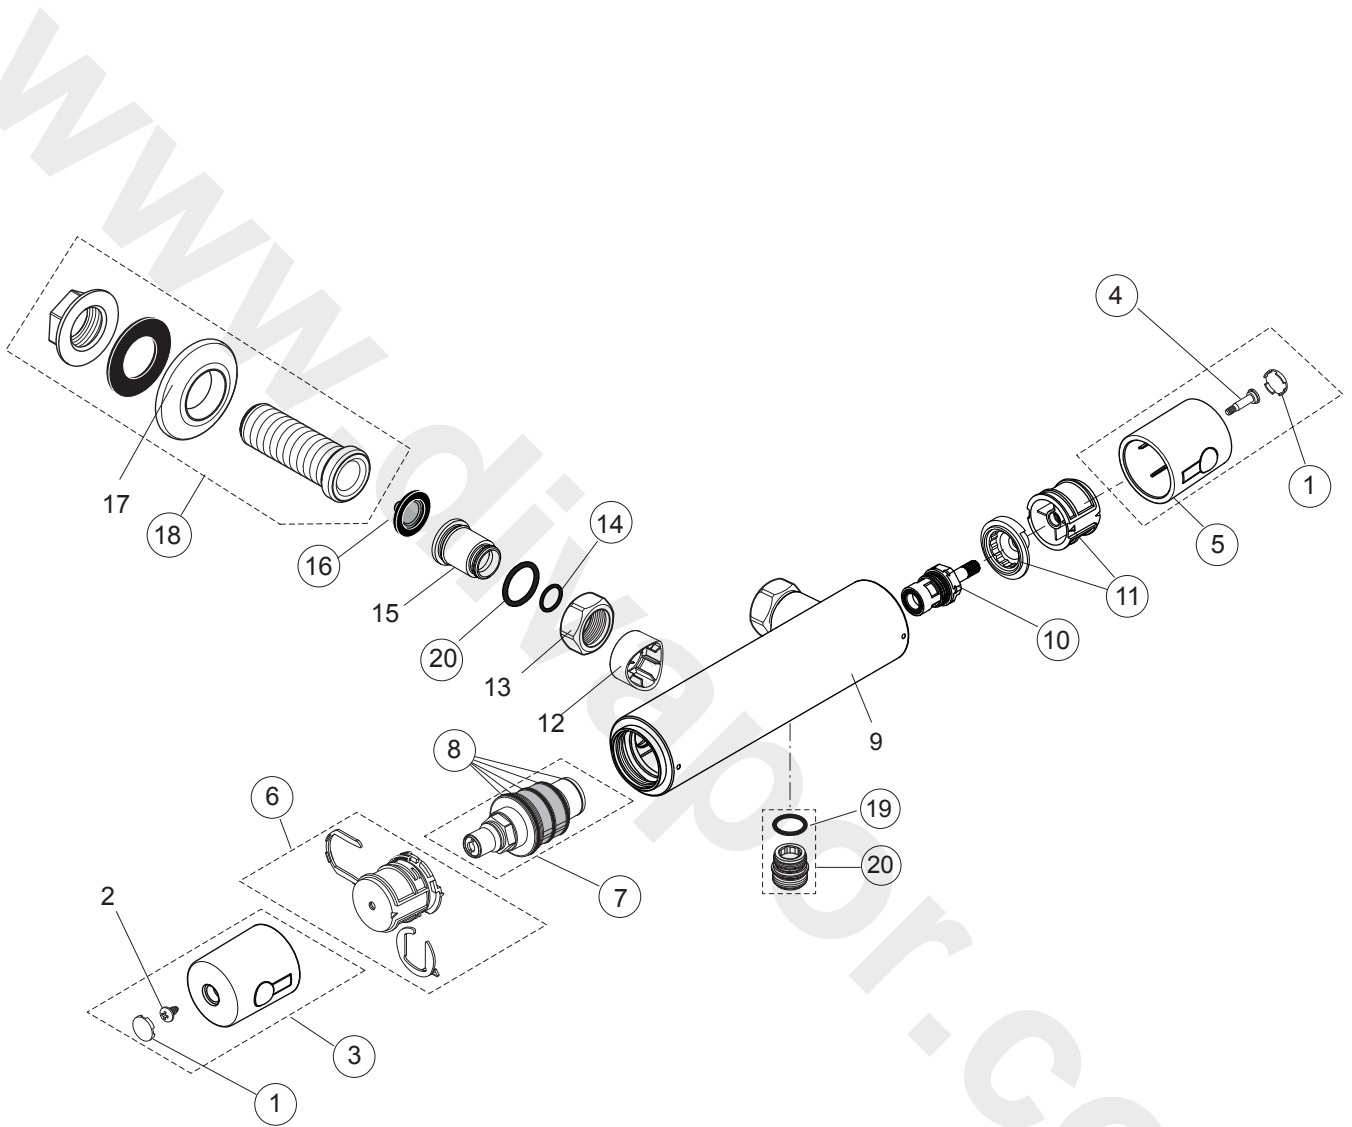

Produced from: Jun. 2017

Shower Thermostat
chrome **A6935AA**

Pos.	Description	Part-Number	Qty.	Pos.	Description	Part-Number	Qty.
1	Cap for handle	A 962 361 LJ	1 Set	15	Seat M17 x 1 left thread	A 962 595 NU	2 pcs
2	Screw Ejot PT KB50x10			16	Strainer (screen)	A 960 914 AA	1 pcs
3	Handle for Temperature	A 861 005 AA	1 Set	17	Escutcheon	A 960 975 AA	2 pcs
4	Screw M4 L=23,5	A 962 998 NU	2 pcs	18	S-Connector complete	A 961 810 NU	2 pcs
5	Handle for Volume control	A 861 006 AA	1 Set	19	O - ring Ø 17 x 2	A 963 651 NU	1 Set
6	Temp. adjustment compl.	A 963 427 NU	1 Set				
7	Thermostatic Cartridge	A 962 229 NU	1 pcs				
8	Repair-Set Cartridge	A 962 230 NU	1 Set				
9	Body for Shower						
10	Headwork (Cartridge)	A 963 400 NU	1 pcs				
11	Handle insert + stopring	A 963 432 NU	1 Set				
12	Escutcheon						
13	Coupling nut G3/4 - SW30						
14	O - Ring Ø 14 x 1,78	A 962 605 NU	2 pcs				

* Universal-Set (not all parts needed)