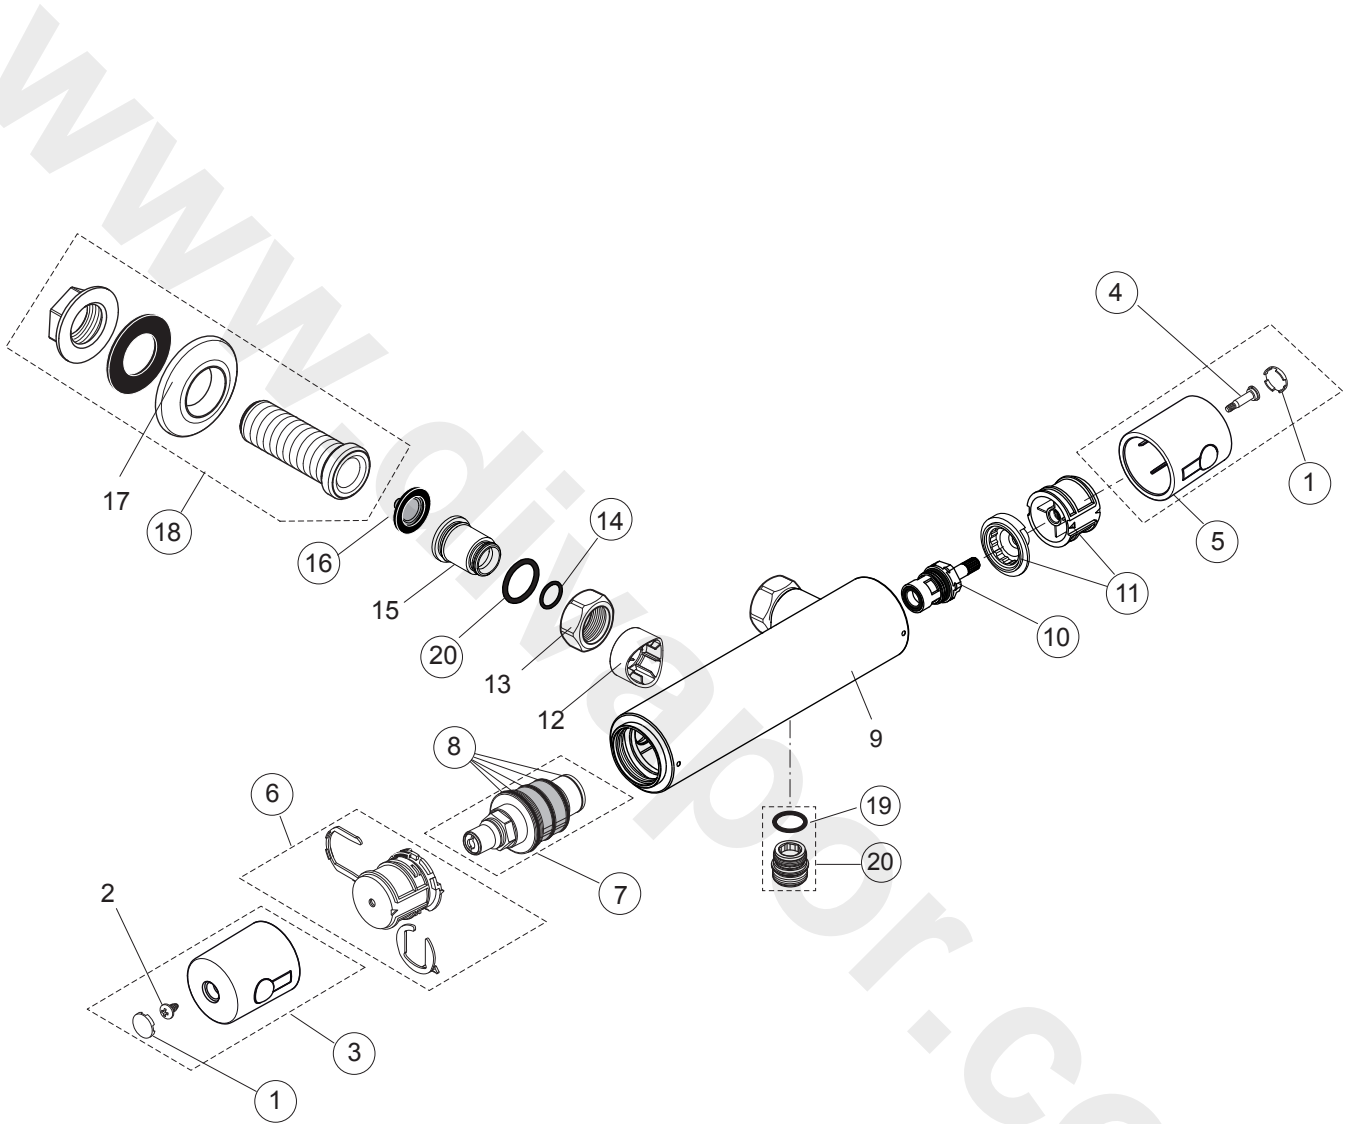

Produced from: Jun. 2075

Shower Thermostat
chrome **A6935AA**

Pos.	Description	Part-Number	Qty.	Pos.	Description	Part-Number	Qty.
1	Cap for handle	A 962 361 LJ	1 Set	15	Seat M17 x 1 left thread		
2	Screw Ejot PT KB50x10			16	Strainer (screen)	A 962 595 NU	2 pcs
3	Handle for Temperature	A 861 005 AA	1 Set	17	Escutcheon	A 960 914 AA	1 pcs
4	Screw M4 L=23,5	A 962 998 NU	2 pcs	18	S-Connector complete	A 960 975 AA	2 pcs
5	Handle for Volume control	A 861 006 AA	1 Set	19	O - ring Ø 17 x 2	A 961 810 NU	2 pcs
6	Temp. adjustment compl.	A 963 427 NU	1 Set	20	Nipple complete	A 963 651 NU	1 Set
7	Thermostatic Cartridge	A 962 229 NU	1 pcs				
8	Repair-Set Cartridge	A 962 230 NU	1 Set				
9	Body for Shower						
10	Headwork (Cartridge)	A 963 400 NU	1 pcs				
11	Handle insert + stopring	A 963 432 NU	1 Set				
12	Escutcheon						
13	Coupling nut G3/4 - SW30						
14	O - Ring Ø 14 x 1,78	A 962 605 NU	2 pcs				

* Universal-Set (not all parts needed)