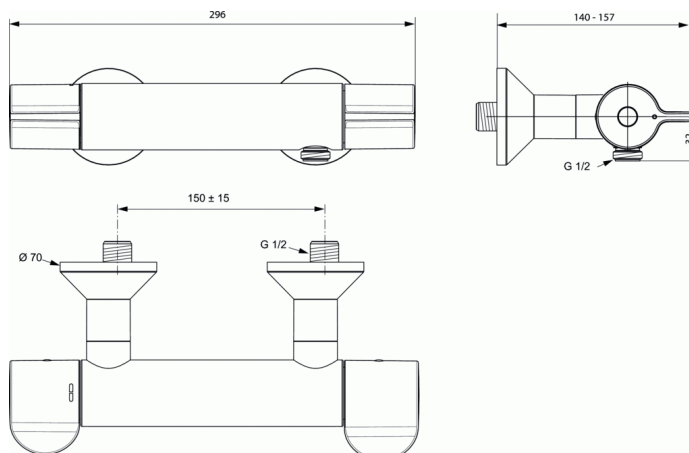

CERAPLUS 2

Exposed thermostatic shower mixer (On/Off S connectors)

Exposed thermostatic shower mixer (On/Off S connectors)

- Cool Body
- Suitable for thermal disinfection
- Thermostatic cartridge
- Backflow preventer
- On/Off S connectors
- Metal handle with hot water stop button pre-fixed at 40°C
- Covered S-Connectors
- Comply with EN1111